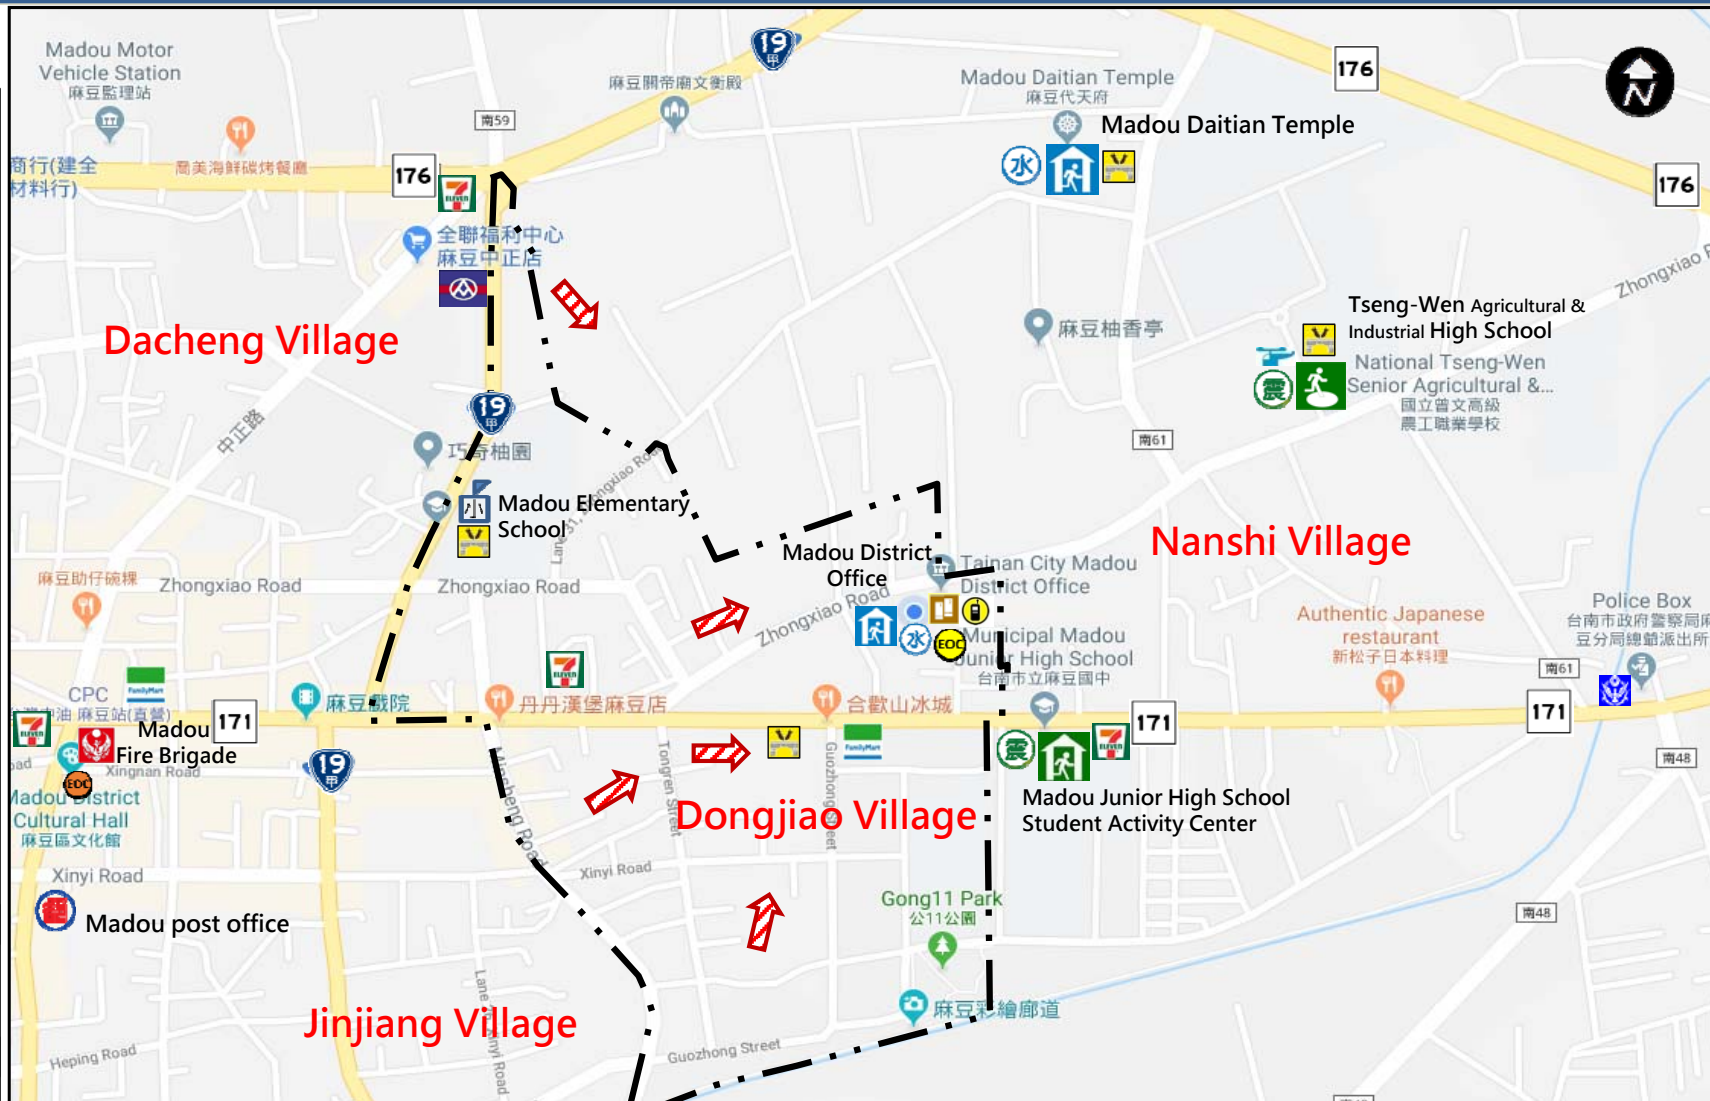

Disaster Evacuation Map of Dongjiao Village, Madou District, Tainan City

Information

Administrative area

Emergency Notification

- Tainan City Emergency Operation Center Tel.: [06-2989119](tel:06-2989119)
- Madou Emergency Operation Center Tel.: [06-5712235](tel:06-5712235)
- Fire Department Tel. : 119
- Police Department Tel.: 110
- Tainan Citizen Helpline :1999

Made by Madou District Office in February, 2022

	Road	Sign	Facility
Legend	 Provincial Highway	 Evacuation Direction	 Barrier Free Facility
	 City Highway	 For Earthquake	 Temple
	District Boundary	 For Flood	 Elementary School
	Village Boundary	 For Tsunami	 Administrative Facility
		 For Mudslide	 Transit center
			 Indoor Evacuation Shelter for Earthquake
			 Evacuation Shelter for Flood
			 Outdoor Evacuation Shelter for Earthquake
			 Evacuation Shelter for Mudslide
			 Multi-function Shelter
			 Fire Department
			 Police Station
			 Hospital
			 Disabled Welfare Institution
			 Elderly Welfare Institution
			 Supplies Storage Location
			 Water Station
			 Helipad
			 Emergency Operation Center
			 Rescue Equipment
			 Communication facility
			 Flood Sensor
			 Sandbag Storage Location
			 Air Raid Shelter