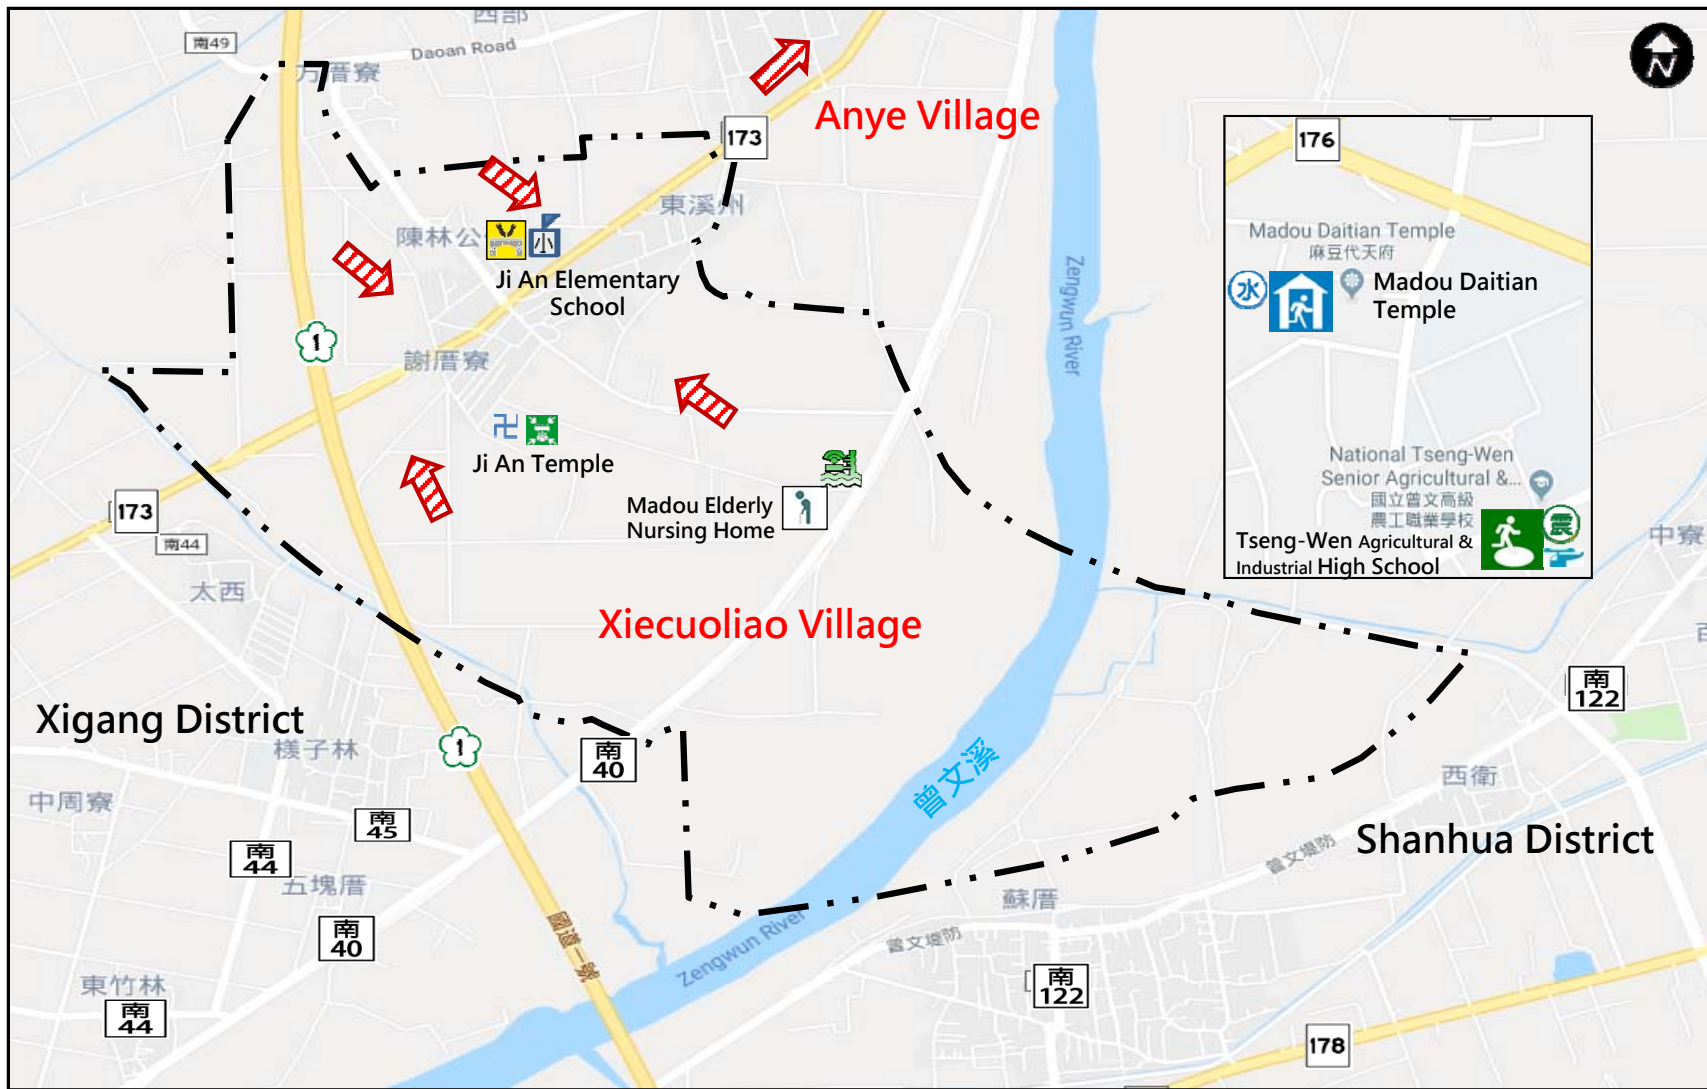

Disaster Evacuation Map of Xiecuoliao Village, Madou District, Tainan City

Information
Administrative area

Emergency Notification
<ul style="list-style-type: none"> Tainan City Emergency Operation Center Tel.: 06-2989119 Madou Emergency Operation Center Tel.: 06-5712235 Fire Department Tel.: 119 Police Department Tel.: 110 Tainan Citizen Helpline :1999
Emergency Contact Person
Village Chief : Jiang, Mao-Sheng Tel.: 06-5729436 Mobile: 0921941291
Disaster Prevention Information Website
<ul style="list-style-type: none"> NFA http://www.nfa.gov.tw Tainan City Government Fire Bureau http://119.tainan.gov.tw/ Madou Dist. Office https://madou.tainan.gov.tw/
Evacuation Principle
<ul style="list-style-type: none"> Flood: Vertical evacuation or preventive evacuation Earthquake: 
Evacuation Shelter
<ol style="list-style-type: none"> Madou Daitian Temple   Add: No.60, Guandi Temple, Nanshi Village, Madou Dist. Tel.: 06-5722113 Tseng-Wen Agricultural & Industrial High School  Add: No.1, Nanshi Village, Madou Dist. Tel: 06-5721137 Madou Taizih Temple   Add : No.272-3, Anye, Anye Village, Madou Dist. Tel : 06-5711181
Made by Madou District Office in February, 2022