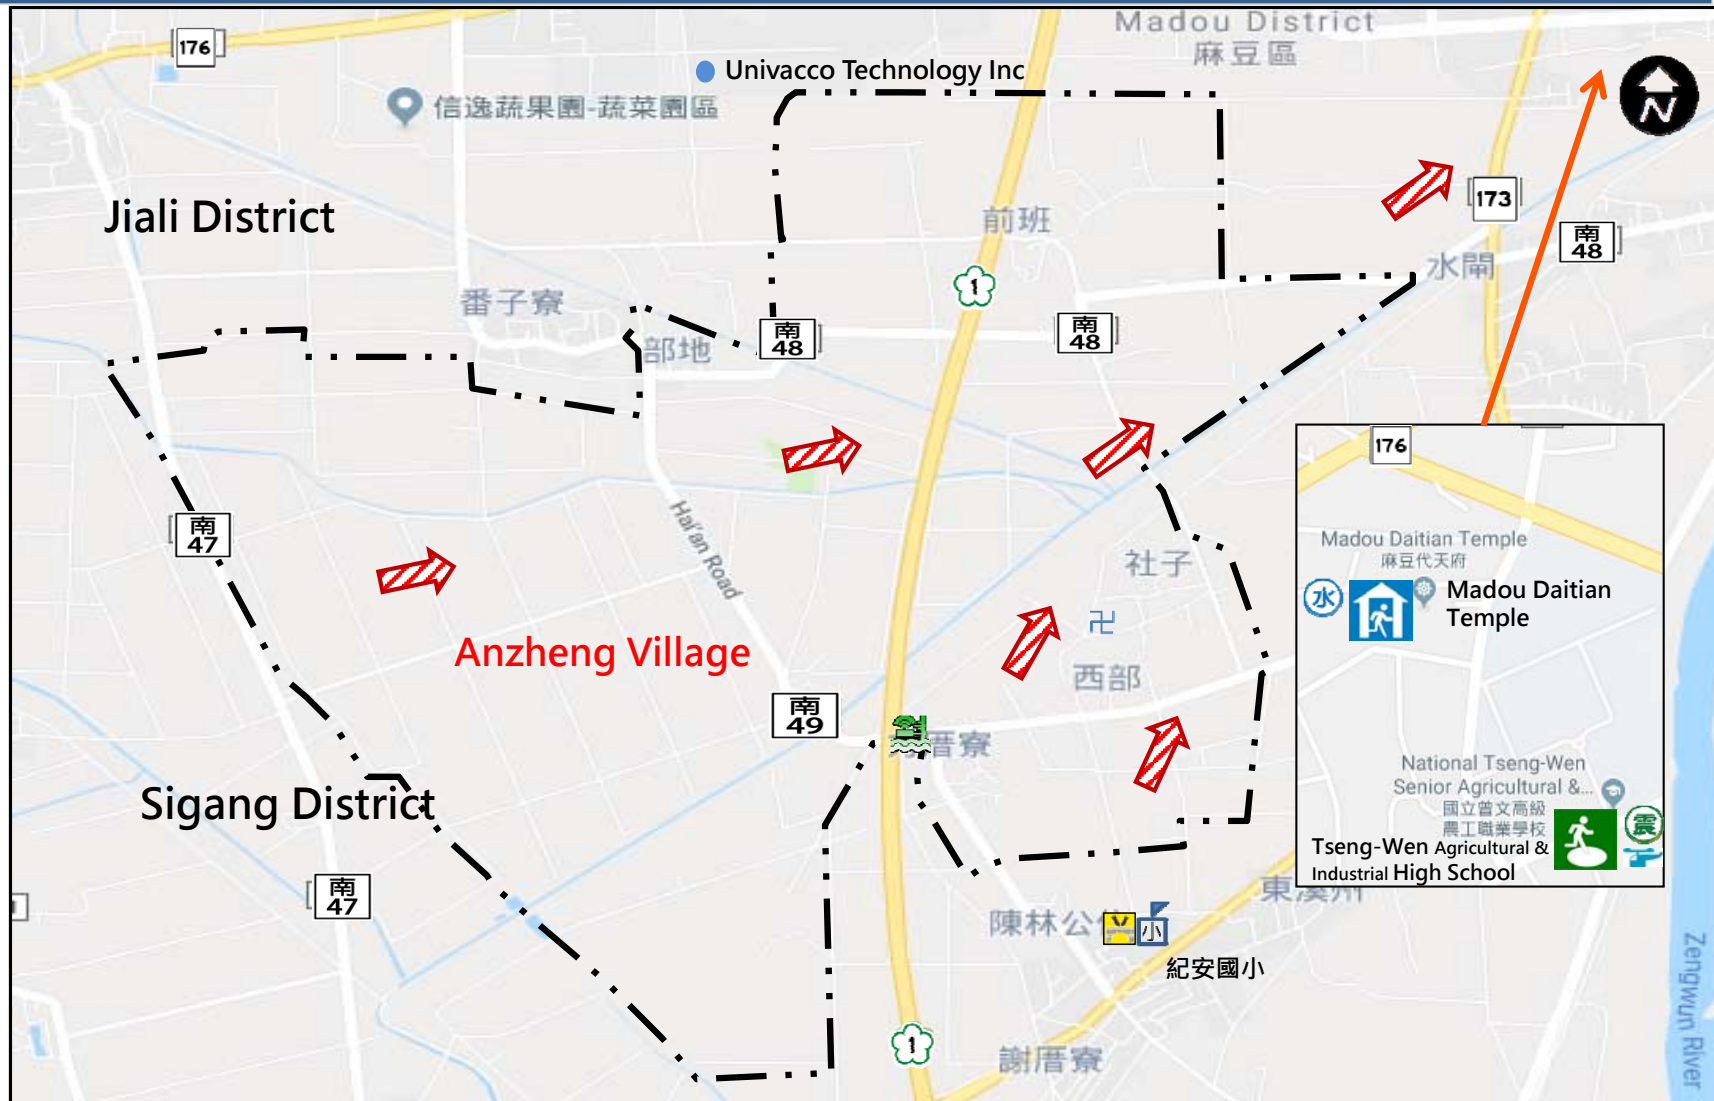

Disaster Evacuation Map of Anzheng Village, Madou District, Tainan City

Information
Administrative area

Emergency Notification
<ul style="list-style-type: none"> Tainan City Emergency Operation Center Tel.: 06-2989119 Madou Emergency Operation Center Tel.: 06-5712235 Fire Department Tel.: 119 Police Department Tel.: 110 Tainan Citizen Helpline :1999
Emergency Contact Person
Village Chief : Li, Sheng-Jhong Tel.: 06-5717901 Mobile: 0933354687
Disaster Prevention Information Website
<ul style="list-style-type: none"> NFA http://www.nfa.gov.tw Tainan City Government Fire Bureau http://119.tainan.gov.tw/ Madou Dist. Office https://madou.tainan.gov.tw/
Evacuation Principle
<ul style="list-style-type: none"> Flood: Vertical evacuation or preventive evacuation Earthquake:
Evacuation Shelter
<p>1.Madou Daitian Temple </p> <p>Add: No.60, Guandi Temple, Nanshi Village, Madou Dist. Tel.: 06-5722113</p> <p>2.Tseng-Wen Agricultural & Industrial High School </p> <p>Add: No.1, Nanshi Village, Madou Dist. Tel: 06-5721137</p> <p>3.Madou District office </p> <p>Add:No.250, Zhongxiao Rd., Madou Dist. Tel : 06-5721131</p>
Made by Madou District Office in February, 2022

	Road	Sign	Facility
Legend	Provincial Highway	Evacuation Direction	Indoor Evacuation Shelter for Earthquake
	City Highway	For Earthquake	Evacuation Shelter for Flood
	District Boundary	For Flood	Outdoor Evacuation Shelter for Earthquake
	Village Boundary	For Tsunami	Evacuation Shelter for Mudslide
		For Mudslide	Multi-function Shelter
		Transit Station	Fire Department
	Barrier Free Facility	Police Station	
	Temple	Hospital	
	Elementary School	Disabled Welfare Institution	
	Administrative Facility	Emergency Operation Center	
	Transit Station	Rescue Equipment	
		Supplies Storage Location	
		Water Station	
		Helipad	
		Air Raid Shelter	
		Communication facility	
		Flood Sensor	
		Sandbag Storage Location	