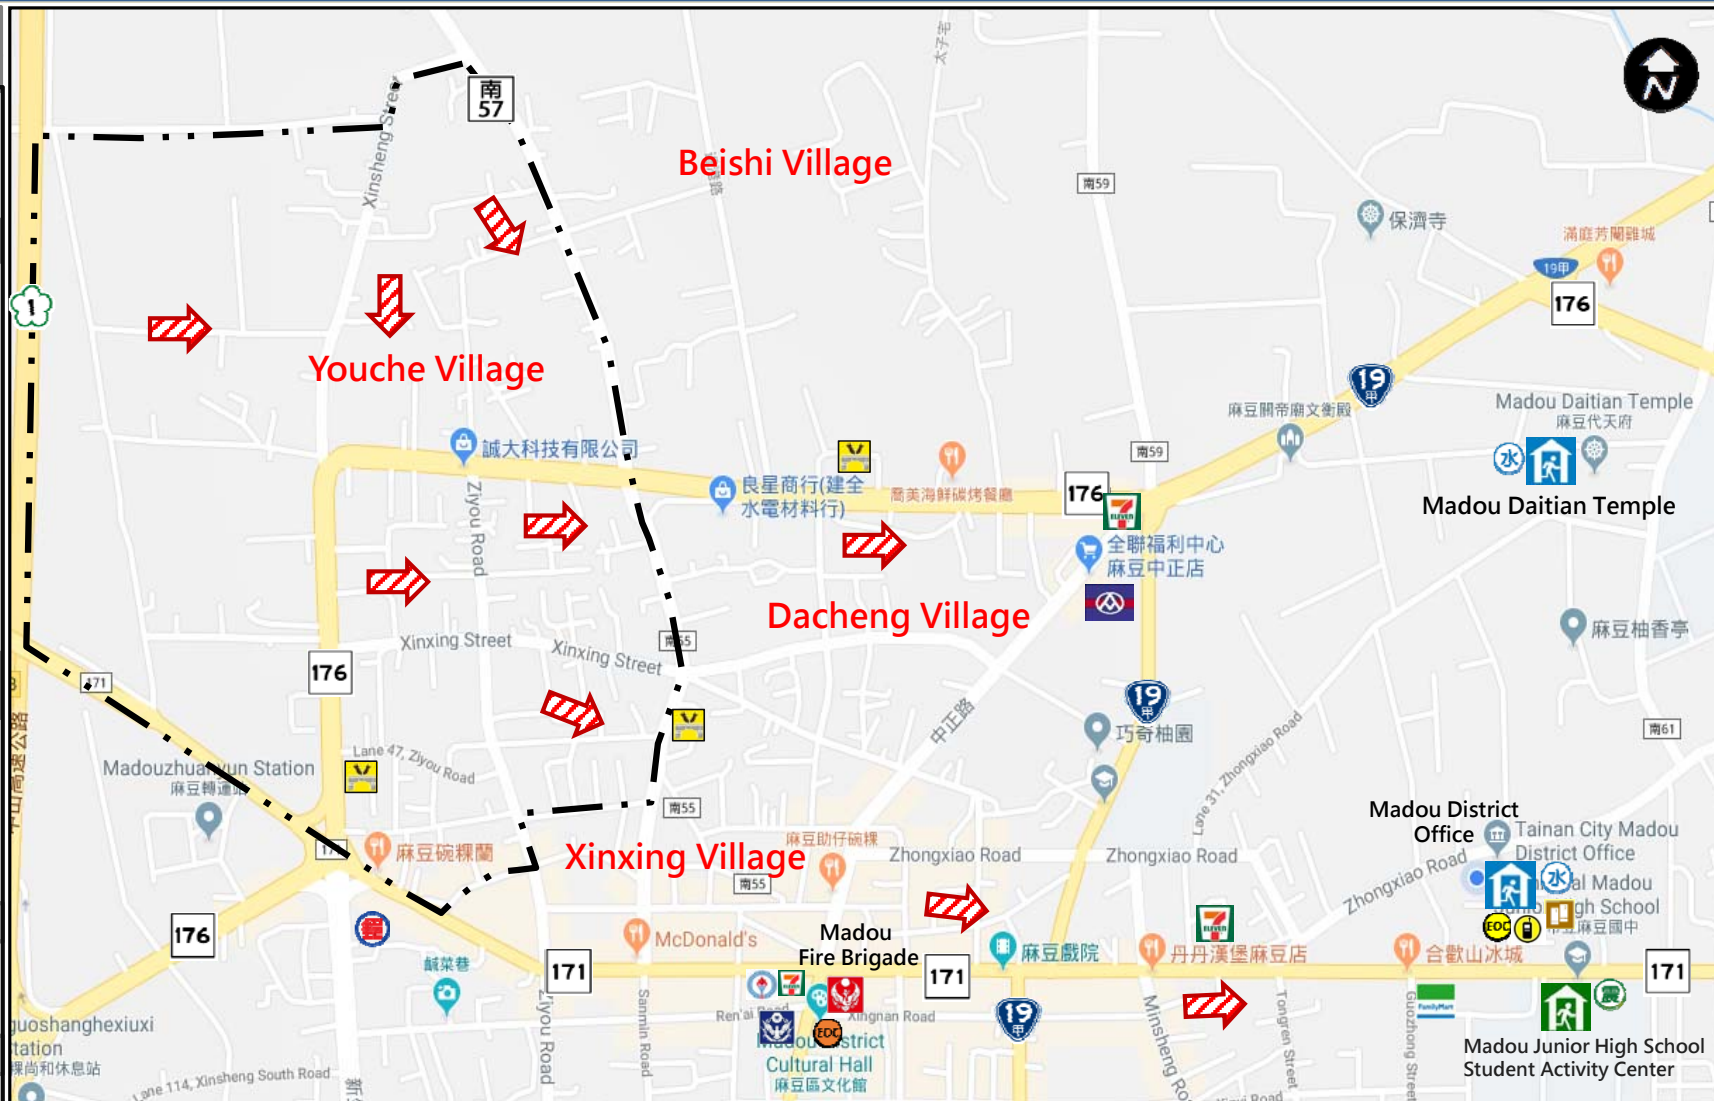

Disaster Evacuation Map of Youche Village, Madou District, Tainan City

Information

Administrative area

Emergency Notification

- Tainan City Emergency Operation Center Tel.: **06-2989119**
- Madou Emergency Operation Center Tel.: **06-5712235**
- Fire Department Tel. : **119**
- Police Department Tel.: **110**
- Tainan Citizen Helpline :**1999**

Emergency Contact Person

Village Chief : Shih, Fu-Chun
Tel.: 06-5712437
Mobile: 0938762195

Disaster Prevention Information Website

- ♦ NFA
  <http://www.nfa.gov.tw>
- ♦ Tainan City Government Fire Bureau
  <http://119.tainan.gov.tw/>
- ♦ Madou Dist. Office
  <https://madou.tainan.gov.tw/>

Evacuation Principle

- Flood: Vertical evacuation or preventive evacuation
- Earthquake:

Evacuation Shelter

1. **1.Madou Daitian Temple**
   Add: No.60, Guandi Temple, Nanshi Village, Madou Dist.
   Tel.: 06-5722113
2. **2.Tseng-Wen Agricultural & Industrial High School**
   Add: No.1, Nanshi Village, Madou Dist. Tel: 06-5721137
3. **3.Madou District office**
   Add:No.250, Zhongxiao Rd., Madou Dist. Tel : 06-5721131

Made by Madou District Office in February, 2022

	Road	Sign	Facility		
Legend	Provincial Highway	Evacuation Direction	Barrier Free Facility		
	City Highway	For Earthquake	Temple		
	District Boundary	For Flood	Elementary School		
	Village Boundary	For Tsunami	Administrative Facility		
		For Mudslide	Transit center		
		Indoor Evacuation Shelter for Earthquake	Fire Department	Supplies Storage Location	Communication facility
		Evacuation Shelter for Flood	Police Station	Water Station	Flood Sensor
		Outdoor Evacuation Shelter for Earthquake	Hospital	Helipad	Sandbag Storage Location
		Evacuation Shelter for Mudslide	Disabled Welfare Institution	Emergency Operation Center	Air Raid Shelter
		Multi-function Shelter	Elderly Welfare Institution	Rescue Equipment