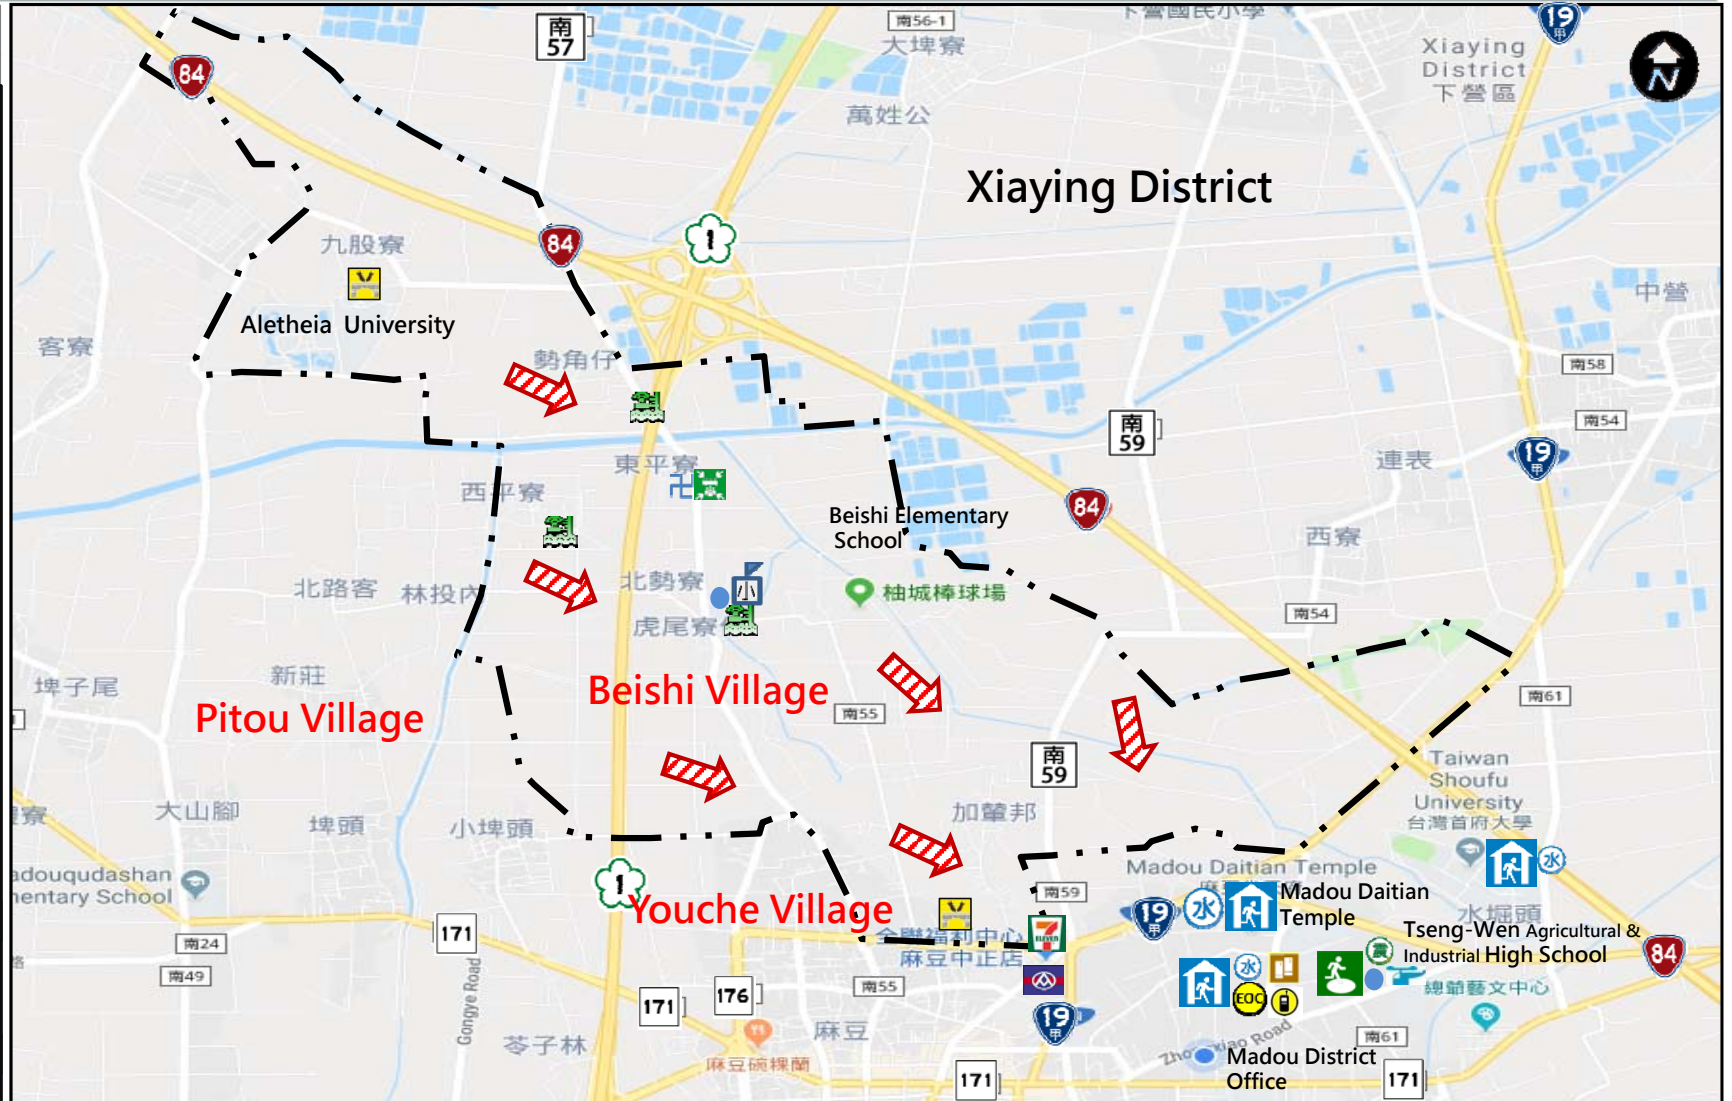

Disaster Evacuation Map of Beishi Village, Madou District, Tainan City

Information

Administrative area

Emergency Notification

- Tainan City Emergency Operation Center Tel.: [06-2989119](tel:06-2989119)
- Madou Emergency Operation Center Tel.: [06-5712235](tel:06-5712235)
- Fire Department Tel.: 119
- Police Department Tel.: 110
- Tainan Citizen Helpline :1999

Emergency Contact Person

Village Chief :Chuang, Chia-Fu
Tel.: 06-5706779
Mobile: 0918925158

Disaster Prevention Information Website

- ♦ NFA
<http://www.nfa.gov.tw>
- ♦ Tainan City Government Fire Bureau
<http://119.tainan.gov.tw/>
- ♦ Madou Dist. Office
<https://madou.tainan.gov.tw/>

Made by Madou District Office in February, 2022

	Road	Sign		Facility			
Legend	Provincial Highway	Evacuation Direction	Barrier Free Facility	Indoor Evacuation Shelter for Earthquake	Fire Department	Supplies Storage Location	Communication facility
	City Highway	For Earthquake	Temple	Evacuation Shelter for Flood	Police Station	Water Station	Flood Sensor
	District Boundary	For Flood	Elementary School	Outdoor Evacuation Shelter for Earthquake	Hospital	Helipad	Sandbag Storage Location
	Village Boundary	For Tsunami	Administrative Facility	Evacuation Shelter for Mudslide	Disabled Welfare Institution	Emergency Operation Center	Air Raid Shelter
		For Mudslide	Transit Station	Multi-function Shelter	Elderly Welfare Institution	Rescue Equipment	