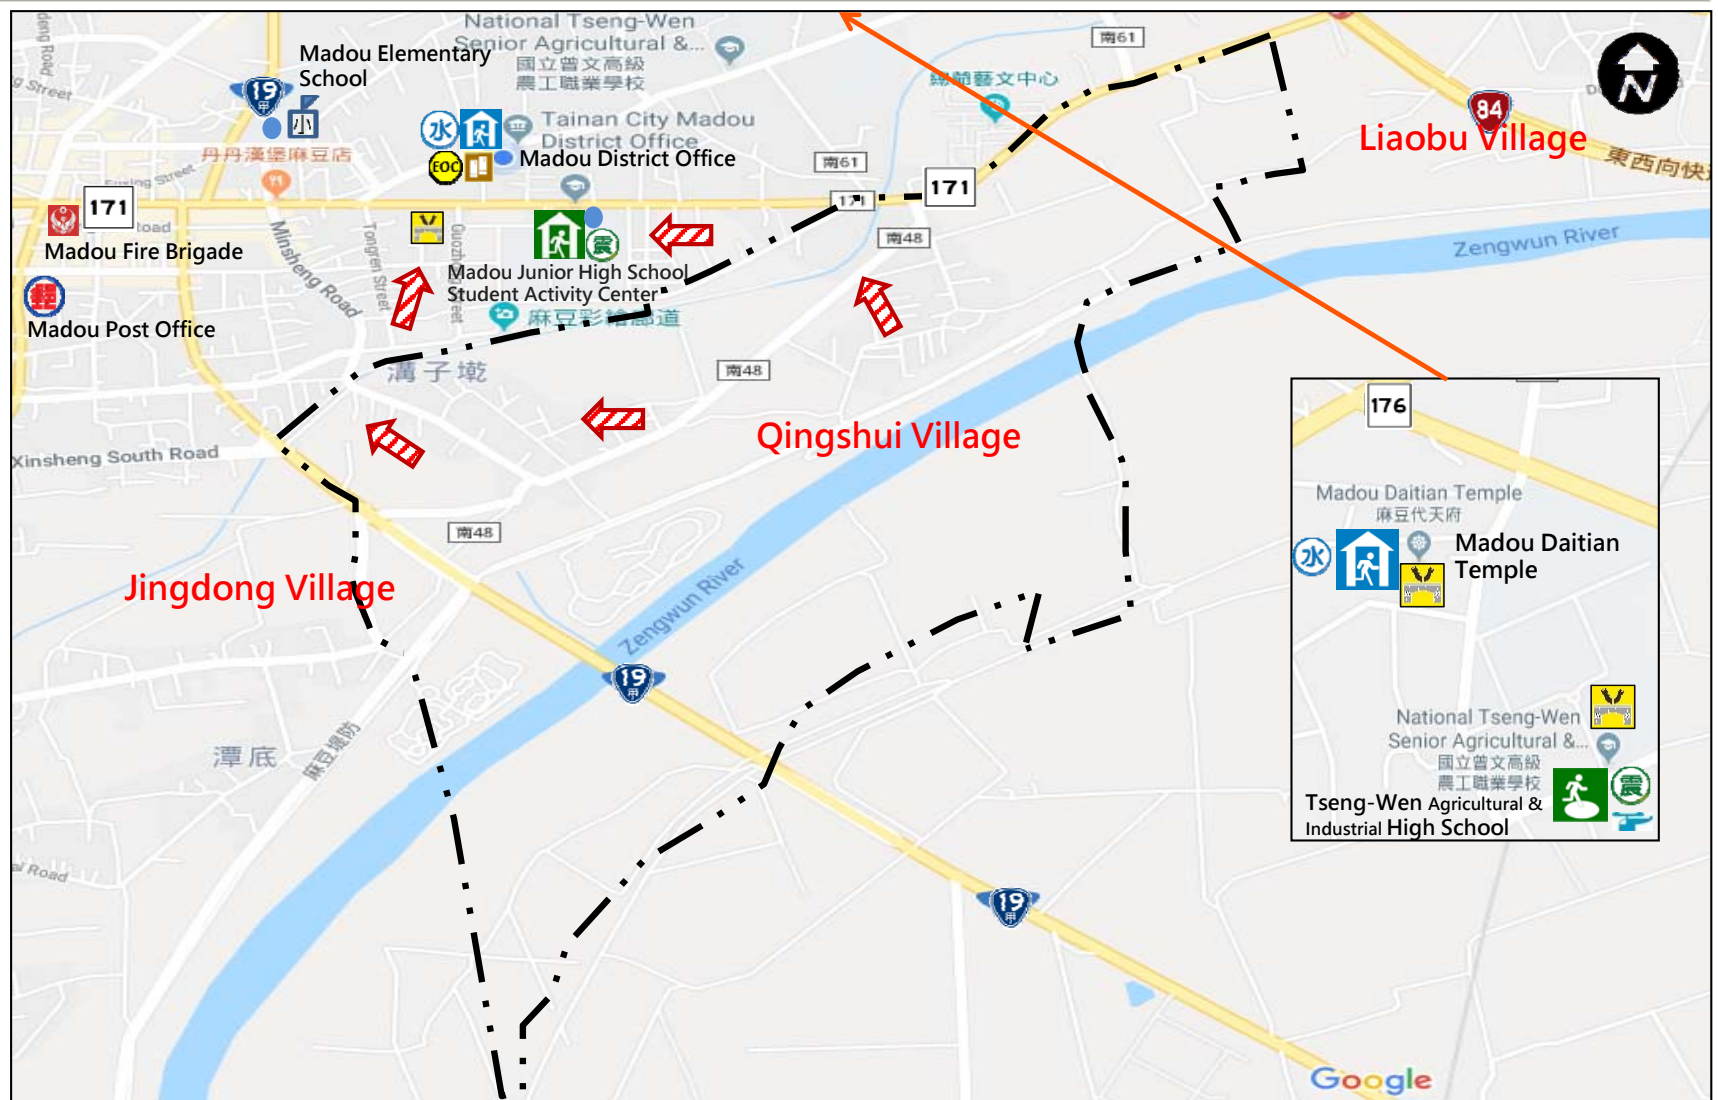

Disaster Evacuation Map of Qingshui Village, Madou District, Tainan City

Information

Administrative area

Emergency Notification

- Tainan City Emergency Operation Center Tel.: **06-2989119**
- Madou Emergency Operation Center Tel.: **06-5712235**
- Fire Department Tel.: **119**
- Police Department Tel.: **110**
- Tainan Citizen Helpline :**1999**

Emergency Contact Person

Village Chief : Li, Sheng-Ping
Tel.: 06-5722718
Mobile: 0932972141

Disaster Prevention Information Website

- ♦ NFA
<http://www.nfa.gov.tw>
- ♦ Tainan City Government Fire Bureau
<http://119.tainan.gov.tw/>
- ♦ Madou Dist. Office
<https://madou.tainan.gov.tw/>

Made by Madou District Office in February, 2022

	Road	Sign	Facility
Legend	Provincial Highway	Evacuation Direction	Barrier Free Facility
	City Highway	For Earthquake	Indoor Evacuation Shelter for Earthquake
	District Boundary	For Flood	Temple
	Village Boundary	For Tsunami	Elementary School
		For Mudslide	Administrative Facility
		Transit center	Fire Department
		Multi-function Shelter	Police Station
		Outdoor Evacuation Shelter for Earthquake	Hospital
		Evacuation Shelter for Mudslide	Disabled Welfare Institution
		Multi-function Shelter	Elderly Welfare Institution
			Supplies Storage Location
			Water Station
			Helipad
			Emergency Operation Center
			Rescue Equipment
			Communication facility
			Flood Sensor
			Sandbag Storage Location
			Air Raid Shelter