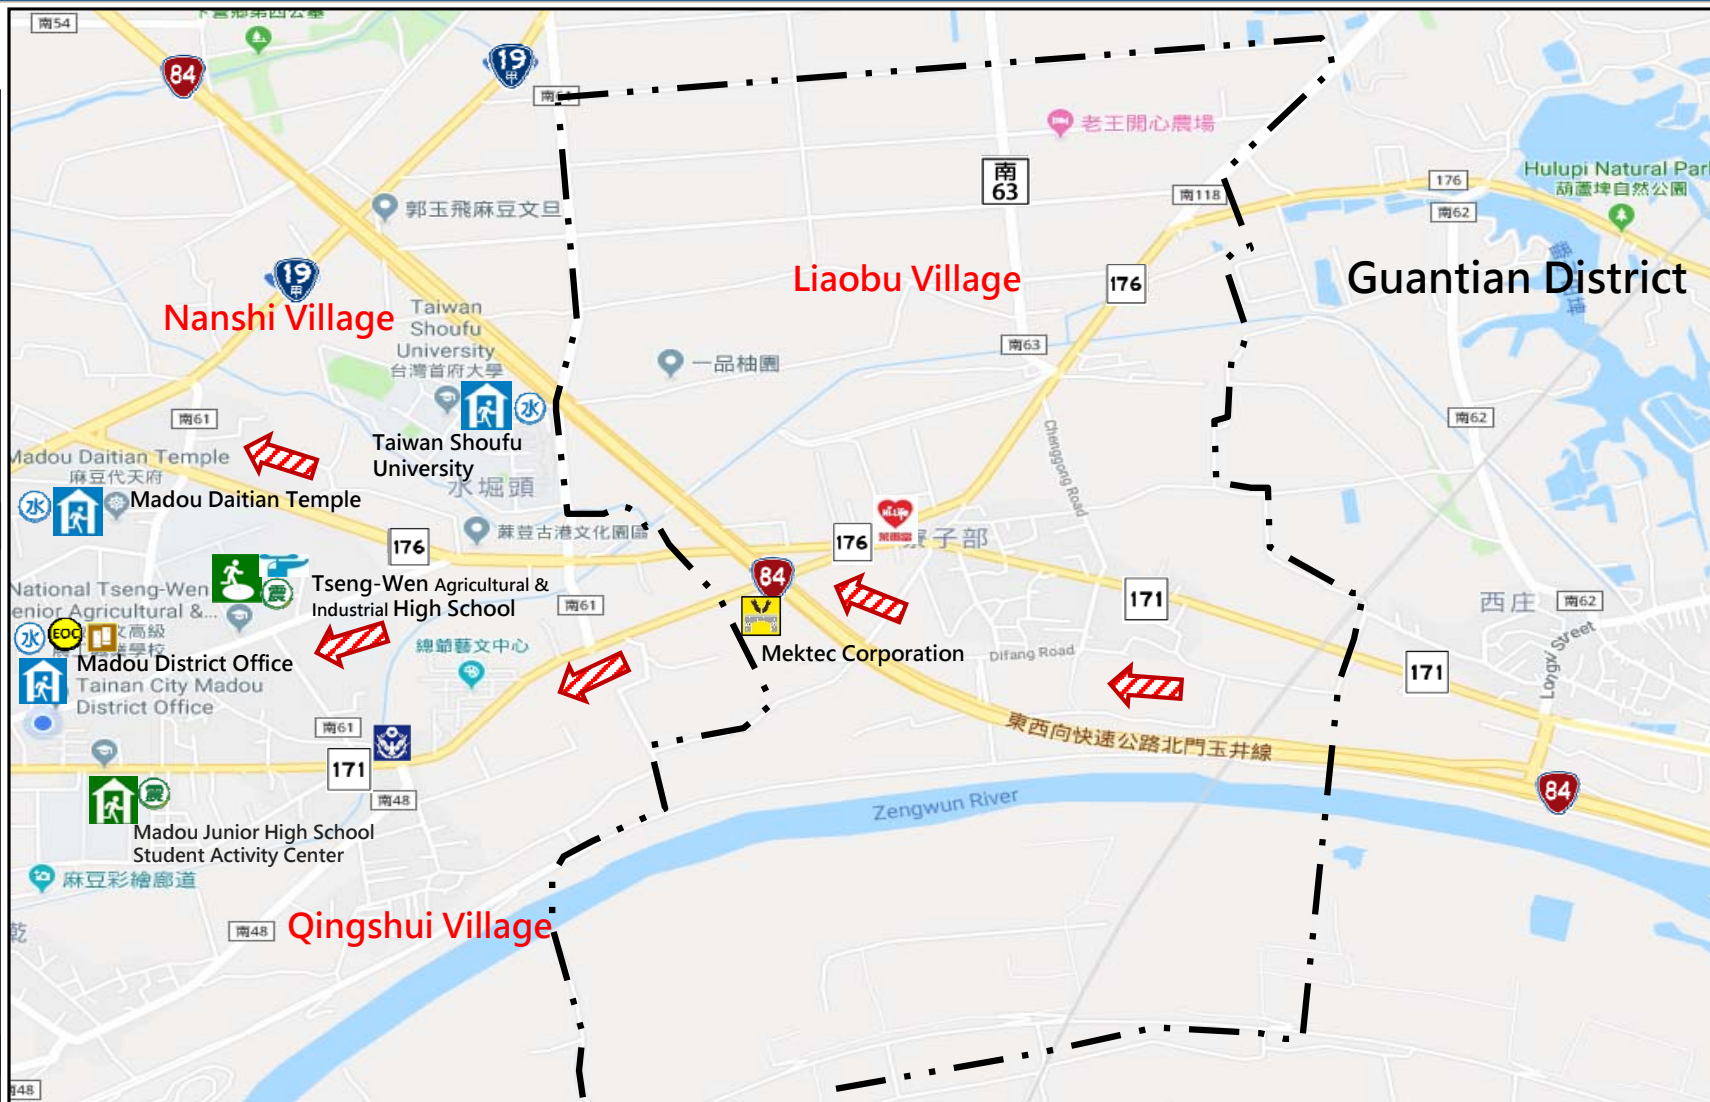

Disaster Evacuation Map of Liaobu Village, Madou District, Tainan City

Information

Administrative area

Emergency Notification

- Tainan City Emergency Operation Center Tel.: **06-2989119**
- Madou Emergency Operation Center Tel.: **06-5712235**
- Fire Department Tel. : **119**
- Police Department Tel.: **110**
- Tainan Citizen Helpline :**1999**

Emergency Contact Person

Village Chief : Chen, Fa-Ciang
Tel.: 06-5722192
Mobile: 0937647677

Disaster Prevention Information Website

- NFA <http://www.nfa.gov.tw>
- Tainan City Government Fire Bureau <http://119.tainan.gov.tw/>
- Madou Dist. Office <https://madou.tainan.gov.tw/>

Evacuation Principle

- Flood: Vertical evacuation or preventive evacuation
- Earthquake:

Evacuation Shelter

1. **Madou Daitian Temple**
   Add: No.60, Guandi Temple, Nanshi Village, Madou Dist. Tel.: 06-5722113
2. **Tseng-Wen Agricultural & Industrial High School**
   Add: No.1, Nanshi Village, Madou Dist. Tel.: 06-5721137
3. **Madou District office**
   Add:No.250, Zhongxiao Rd., Madou Dist. Tel : 06-5721131

Made by Madou District Office in February, 2022

	Road	Sign	Facility
Legend	Provincial Highway	Evacuation Direction	Barrier Free Facility
	City Highway	For Earthquake	Indoor Evacuation Shelter for Earthquake
	District Boundary	For Flood	Elementary School
	Village Boundary	For Tsunami	Administrative Facility
		For Mudslide	Transit center
		Evacuation Direction	Fire Department
		For Earthquake	Police Station
		For Flood	Hospital
		For Tsunami	Disabled Welfare Institution
		For Mudslide	Elderly Welfare Institution
		Barrier Free Facility	Supplies Storage Location
		Temple	Water Station
		Elementary School	Helipad
		Administrative Facility	Emergency Operation Center
		Transit center	Rescue Equipment
		Evacuation Direction	Fire Department
		For Earthquake	Police Station
		For Flood	Hospital
		For Tsunami	Disabled Welfare Institution
		For Mudslide	Elderly Welfare Institution
		Barrier Free Facility	Supplies Storage Location
		Temple	Water Station
		Elementary School	Helipad
		Administrative Facility	Emergency Operation Center
		Transit center	Rescue Equipment
		Barrier Free Facility	Communication facility
		Temple	Flood Sensor
		Elementary School	Sandbag Storage Location
		Administrative Facility	Air Raid Shelter
		Transit center	
		Evacuation Shelter for Earthquake	Fire Department
		Evacuation Shelter for Flood	Police Station
		Outdoor Evacuation Shelter for Earthquake	Hospital
		Evacuation Shelter for Mudslide	Disabled Welfare Institution
		Multi-function Shelter	Elderly Welfare Institution
		Barrier Free Facility	Supplies Storage Location
		Temple	Water Station
		Elementary School	Helipad
		Administrative Facility	Emergency Operation Center
		Transit center	Rescue Equipment