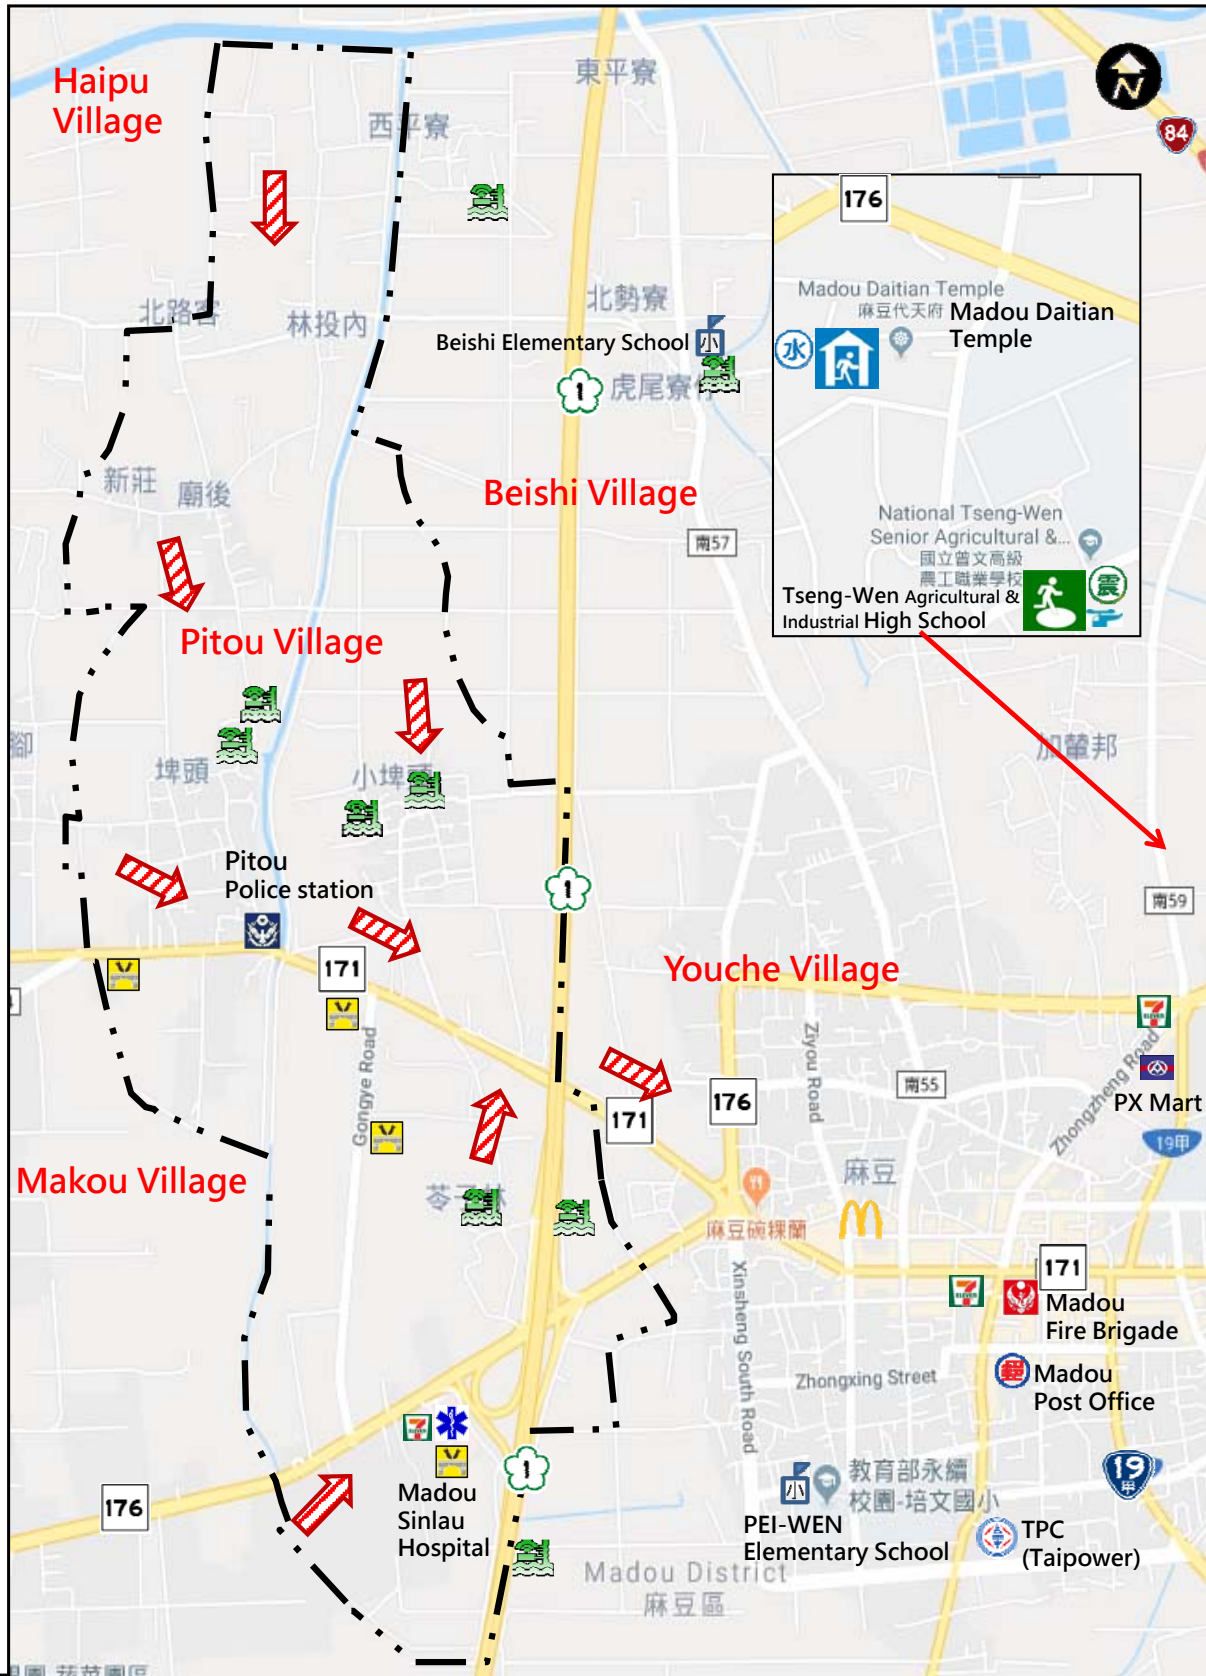

臺南市麻豆區埤頭里防災地圖 Disaster Evacuation Map of Pitou Village, Madou District, Tainan City

Contact Information

District Location

Emergency Notification

- Tainan City Emergency Operation Center Tel.: **06-2989119**
- Madou Emergency Operation Center Tel.: **06-5712235**
- Fire Department Tel. : 119
- Police Department Tel.: 110
- Tainan Citizen Helpline :1999

Evacuation Principle

- Flood: Vertical evacuation or preventive evacuation
- Earthquake:

Evacuation Shelter

- 1.Madou Daitian Temple**
Add: No.60, Guandi Temple, Nanshi Village, Madou Dist.
Tel.: 06-5722113
- 2.Tseng-Wen Agricultural & Industrial High School**
Add: No.1, Nanshi Village, Madou Dist. Tel.: 06-5721137
- 3.Madou District office**
Add:No.250, Zhongxiao Rd., Madou Dist.
Tel : 06-5721131

Made by Madou District Office in February, 2022

	Road	Sign	Facility
Legend	Provincial Highway	Evacuation Route	Barrier Free Facility
	City Highway	For Earthquake	Indoor Evacuation Shelter for Earthquake
	District Boundary	For Flood	Evacuation Shelter for Flood
	Village Boundary	For Tsunami	Outdoor Evacuation Shelter for Earthquake
		For Mudslide	Evacuation Shelter for Mudslide
		Temple	Fire Department
		Elementary School	Police Station
		Administrative Facility	Hospital
		Transit Station	Disabled Welfare Institution
			Multi-function Shelter
			Elderly Welfare Institution
			Supplies Storage Location
			Water Station
			Communication Facility
			Helipad
			Sandbag Storage Location
			Emergency Operation Center
			Air Raid Shelter
			Rescue Equipment