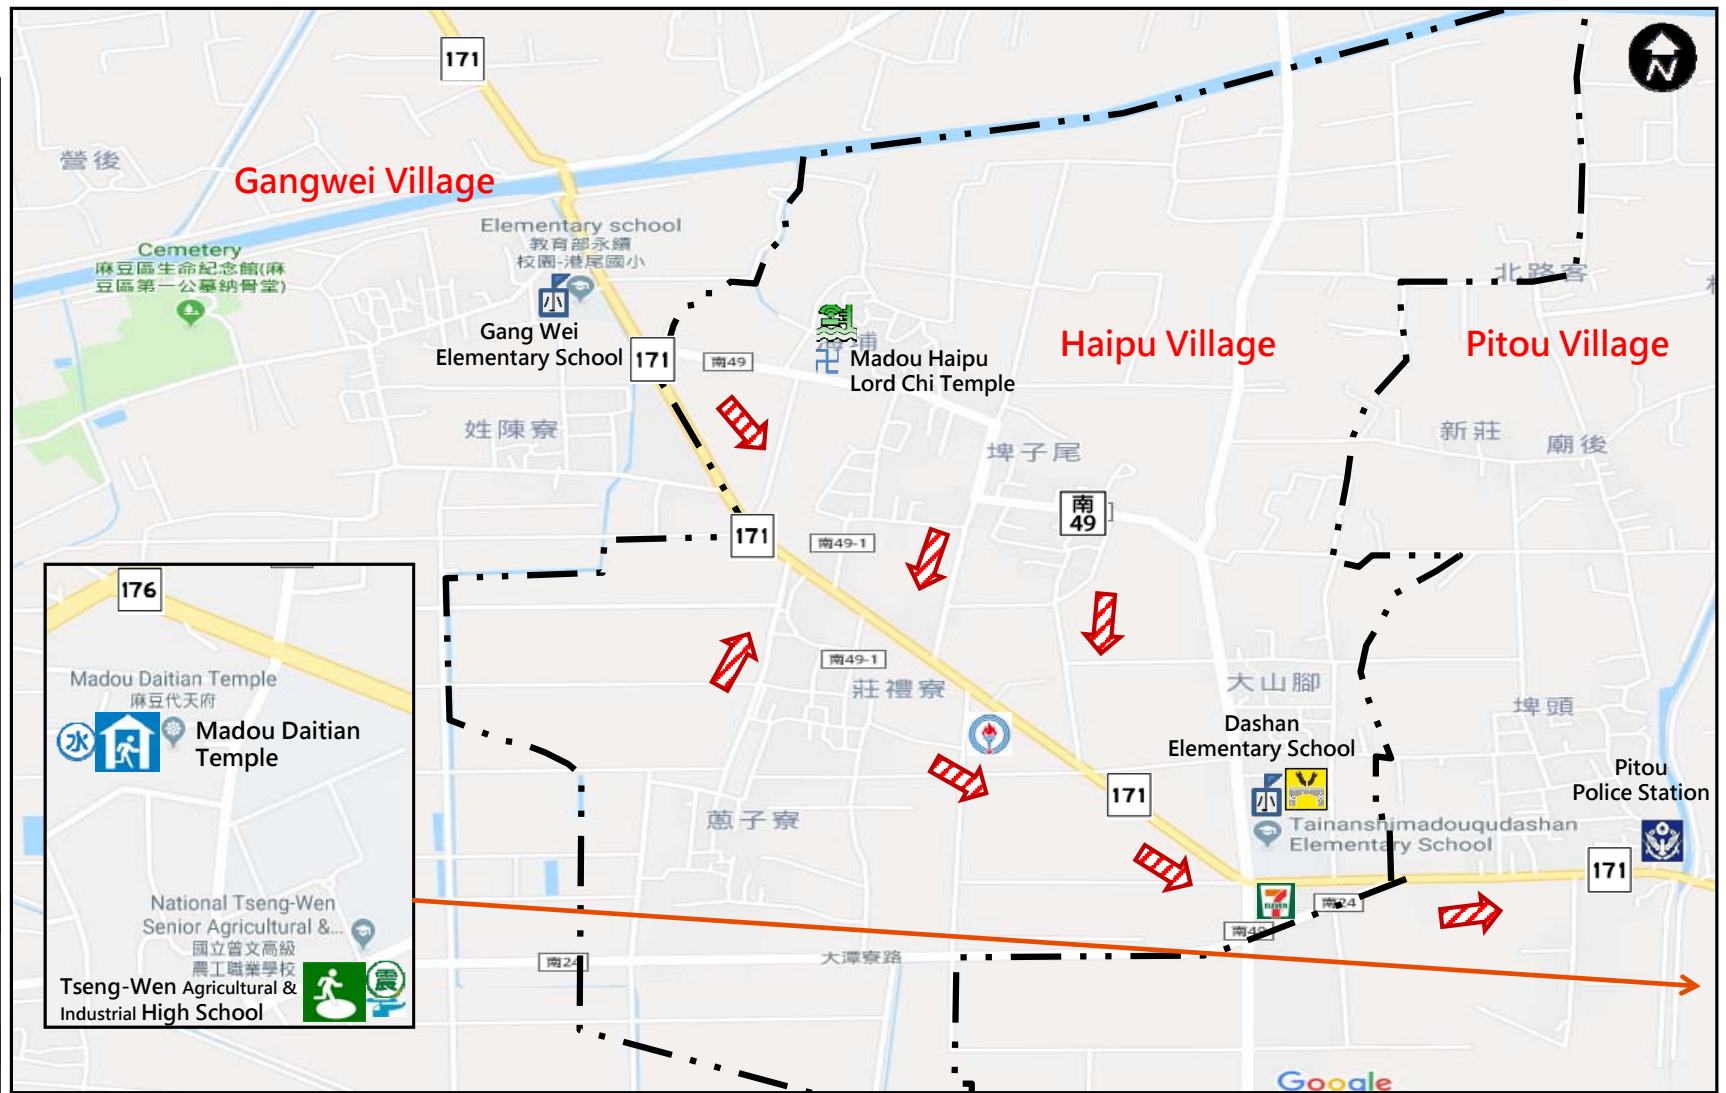

Disaster Evacuation Map of Haipu Village, Madou District, Tainan City

Information

Administrative area

Emergency Notification

- Tainan City Emergency Operation Center Tel.: **06-2989119**
- Madou Emergency Operation Center Tel.: **06-5712235**
- Fire Department Tel.: **119**
- Police Department Tel.: **110**
- Tainan Citizen Helpline :**1999**

Evacuation Principle

- Flood: Vertical evacuation or preventive evacuation
- Earthquake:

Evacuation Shelter

- Madou Daitian Temple**
Add: No.60, Guandi Temple, Nanshi Village, Madou Dist. Tel.: 06-5722113
- Tseng-Wen Agricultural & Industrial High School**
Add: No.1, Nanshi Village, Madou Dist. Tel: 06-5721137
- Madou District office**
Add:No.250, Zhongxiao Rd., Madou Dist. Tel : 06-5721131

Made by Madou District Office in February, 2022

	Road	Sign	Facility
Legend	Provincial Highway	Evacuation Direction	Barrier Free Facility
	City Highway	For Earthquake	Indoor Evacuation Shelter for Earthquake
	District Boundary	For Flood	Evacuation Shelter for Flood
	Village Boundary	For Tsunami	Outdoor Evacuation Shelter for Earthquake
		For Mudslide	Evacuation Shelter for Mudslide
		Transit center	Multi-function Shelter
		Fire Department	Supplies Storage Location
		Police station	Water Station
		Hospital	Helipad
		Disabled Welfare Institution	Emergency Operation Center
		Elderly Welfare Institution	Rescue Equipment
			Communication facility
			Flood Sensor
			Sandbag Storage Location
			Air Raid Shelter