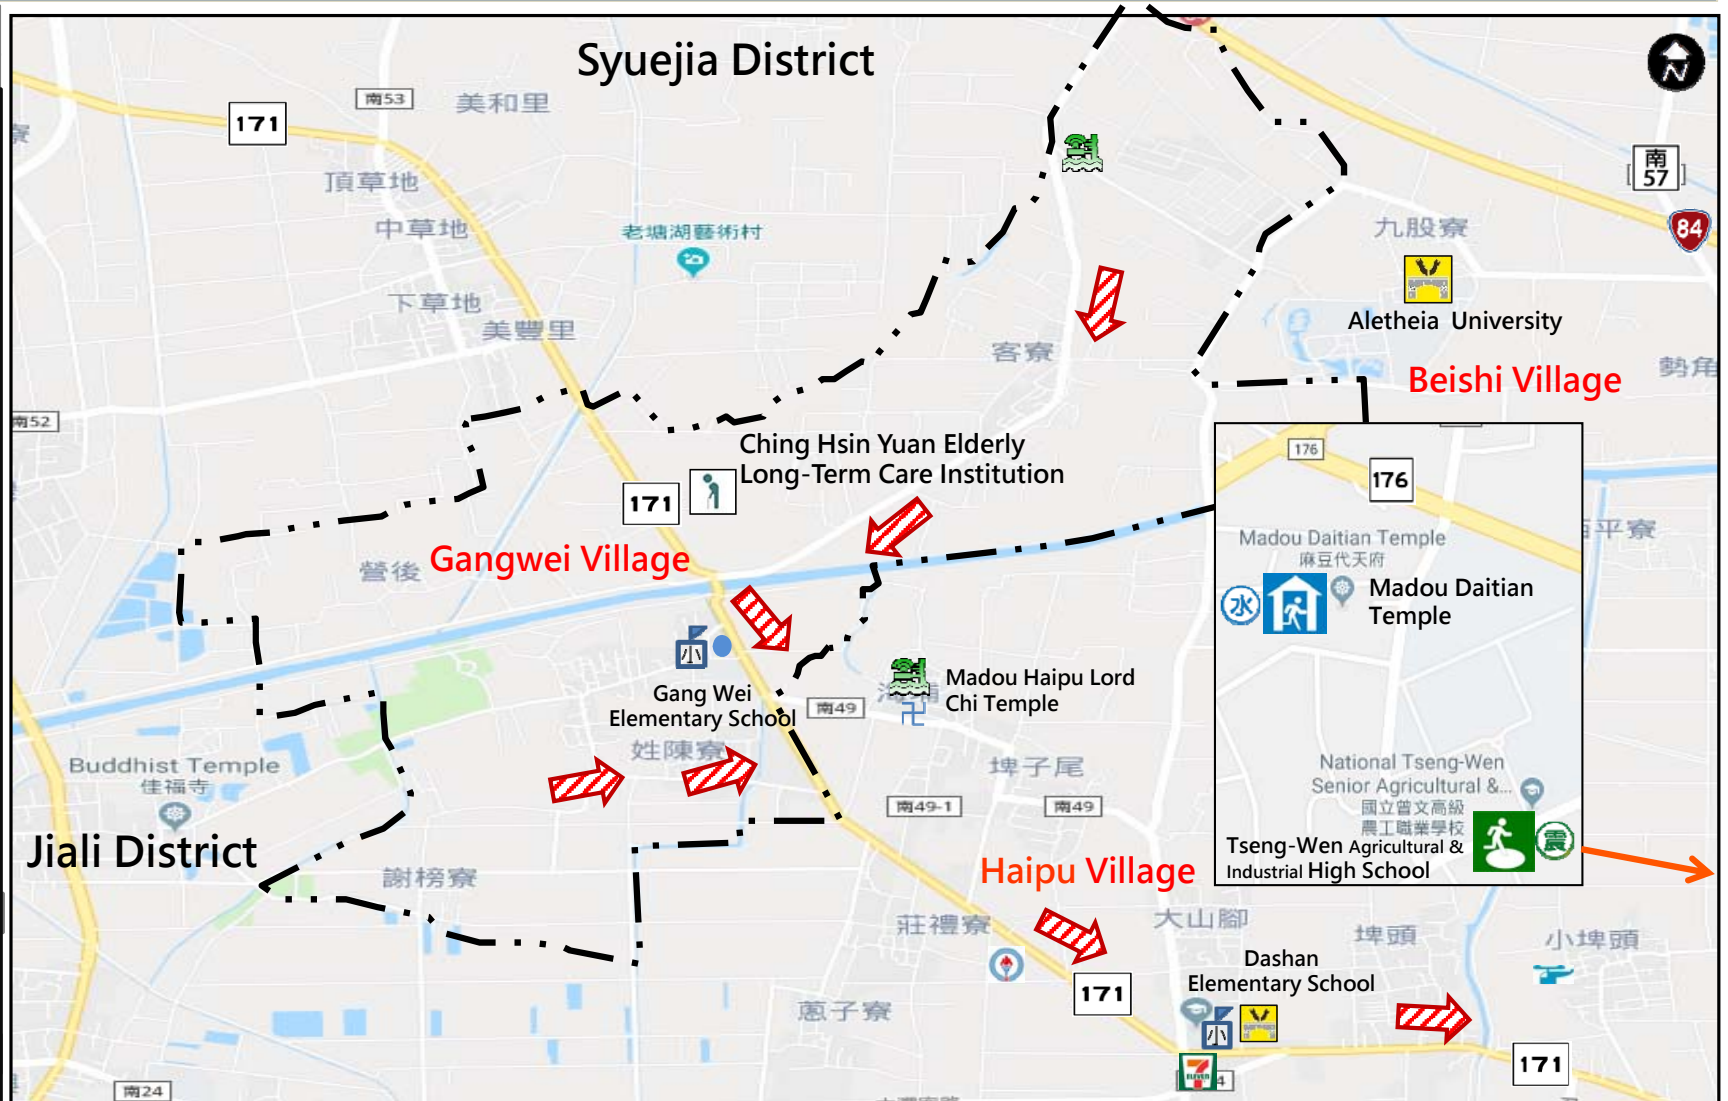

Disaster Evacuation Map of Gangwei Village, Madou District, Tainan City

Information

Administrative area

Emergency Notification

- Tainan City Emergency Operation Center Tel.: **06-2989119**
- Madou Emergency Operation Center Tel.: **06-5712235**
- Fire Department Tel. : **119**
- Police Department Tel.: **110**
- Tainan Citizen Helpline :**1999**

Evacuation Principle

- Flood: Vertical evacuation or preventive evacuation
- Earthquake:

Evacuation Shelter

- 1.Madou Daitian Temple**
Add: No.60, Guandi Temple, Nanshi Village, Madou Dist.
Tel.: 06-5722113
- 2.Tseng-Wen Agricultural & Industrial High School**
Add: No.1, Nanshi Village, Madou Dist. Tel: 06-5721137
- 3.Makou Community Activity Center**
Add: No.54-6, Madoukou, Makou Village, Madou Dist. **Tel.: 06-5716967**

Made by Madou District Office in February, 2022

	Road	Sign	Facility
Legend	Provincial Highway	Evacuation Direction	Barrier Free Facility
	City Highway	For Earthquake	Indoor Evacuation Shelter for Earthquake
	District Boundary	For Flood	Evacuation Shelter for Flood
	Village Boundary	For Tsunami	Outdoor Evacuation Shelter for Earthquake
		For Mudslide	Evacuation Shelter for Mudslide
		Temple	Fire Department
		Elementary School	Police station
		Administrative Facility	Hospital
		Transit center	Disabled Welfare Institution
			Multi-function Shelter
			Supplies Storage Location
			Water Station
			Helipad
			Emergency Operation Center
			Rescue Equipment
			Communication facility
			Flood Sensor
			Sandbag Storage Location
			Air Raid Shelter