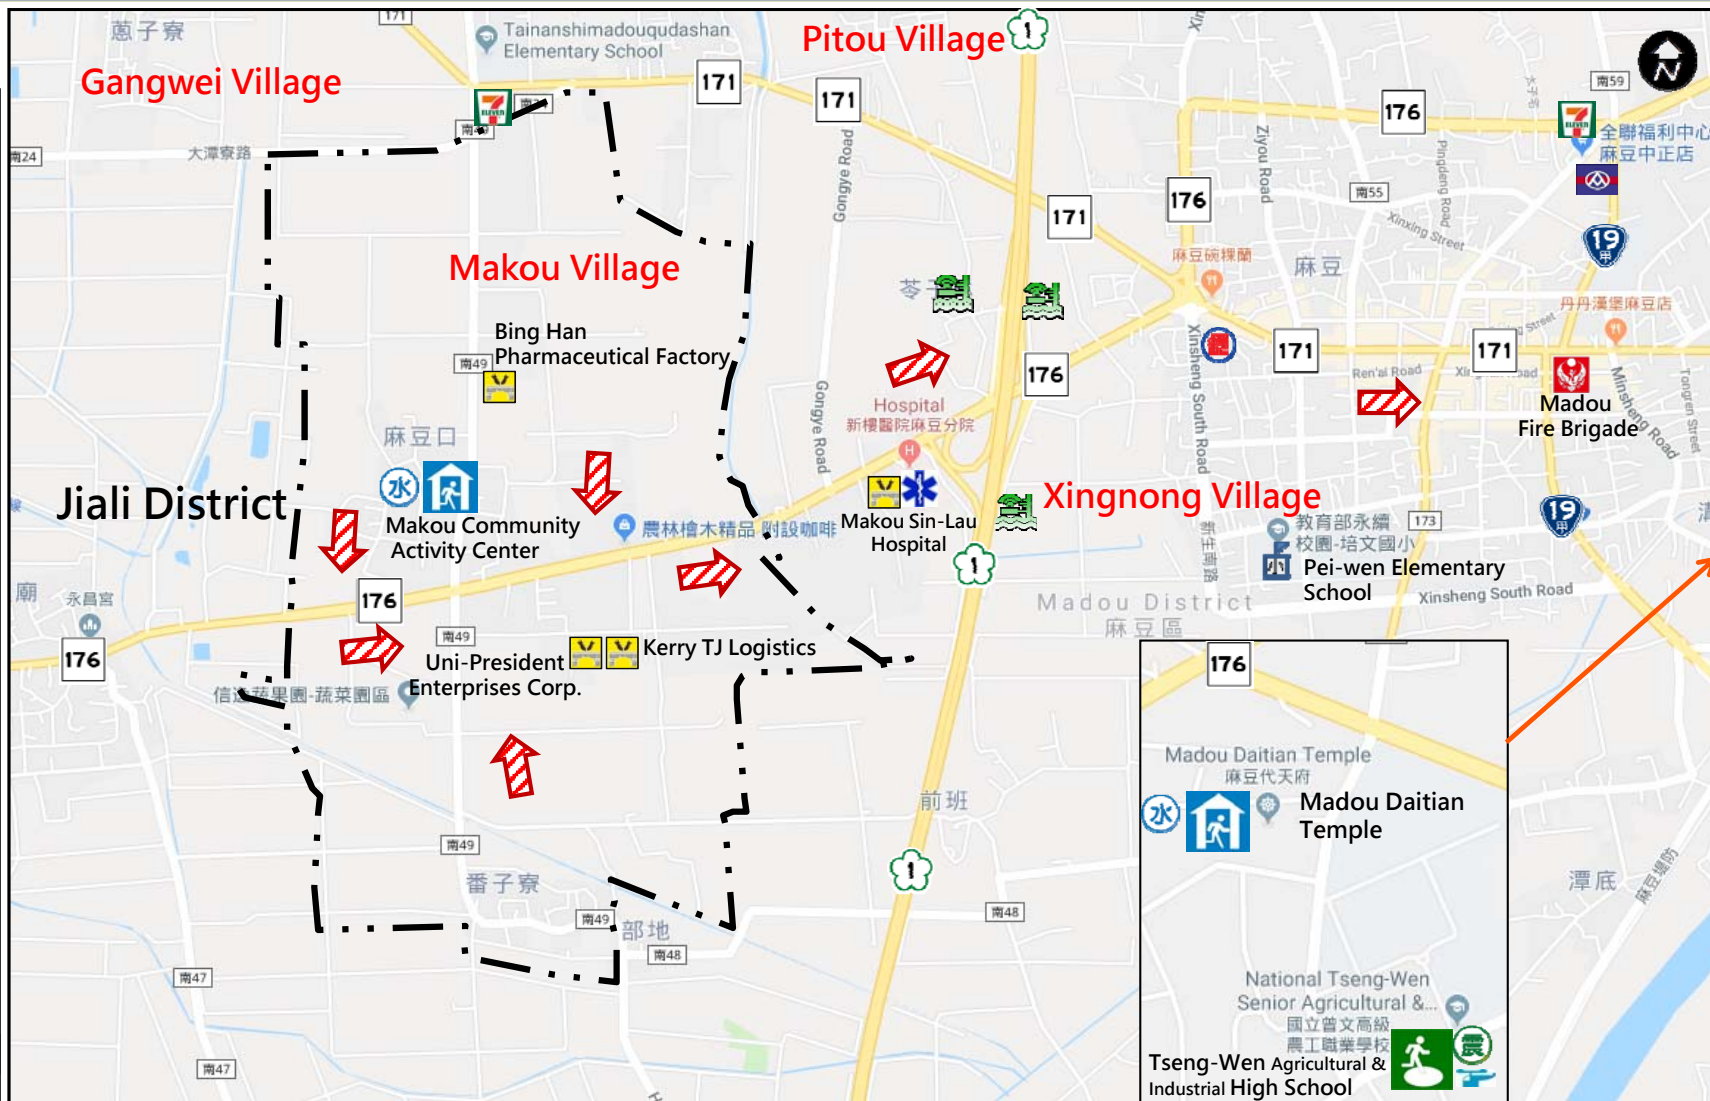

Disaster Evacuation Map of Makou Village, Madou District, Tainan City

Information

Administrative area

Emergency Notification

- Tainan City Emergency Operation Center Tel.: **06-2989119**
- Madou Emergency Operation Center Tel.: **06-5712235**
- Fire Department Tel.: **119**
- Police Department Tel.: **110**
- Tainan Citizen Helpline :**1999**

Evacuation Principle

- Flood: Vertical evacuation or preventive evacuation
- Earthquake:

Evacuation Shelter

- 1.Madou Daitian Temple**
Add: No.60, Guandi Temple, Nanshi Village, Madou Dist.
Tel.: 06-5722113
- 2.Tseng-Wen Agricultural & Industrial High School**
Add: No.1, Nanshi Village, Madou Dist. Tel: 06-5721137
- 3.Makou Community Activity Center**
Add: No.54-6, Madoukou, Makou Village, Madou Dist. **Tel.: 06-5716967**

Made by Madou District Office in February, 2022

	Road	Sign	Facility
Legend	Provincial Highway	Evacuation Direction	Barrier Free Facility
	City Highway	For Earthquake	Indoor Evacuation Shelter for Earthquake
	District Boundary	For Flood	Evacuation Shelter for Flood
	Village Boundary	For Tsunami	Outdoor Evacuation Shelter for Earthquake
		For Mudslide	Evacuation Shelter for Mudslide
		Administrative Facility	Disabled Welfare Institution
		Transit center	Multi-function Shelter
			Fire Department
			Police Station
			Hospital
			Elderly Welfare Institution
			Supplies Storage Location
			Water Station
			Helipad
			Emergency Operation Center
			Rescue Equipment
			Communication facility
			Flood Sensor
			Sandbag Storage Location
			Air Raid Shelter