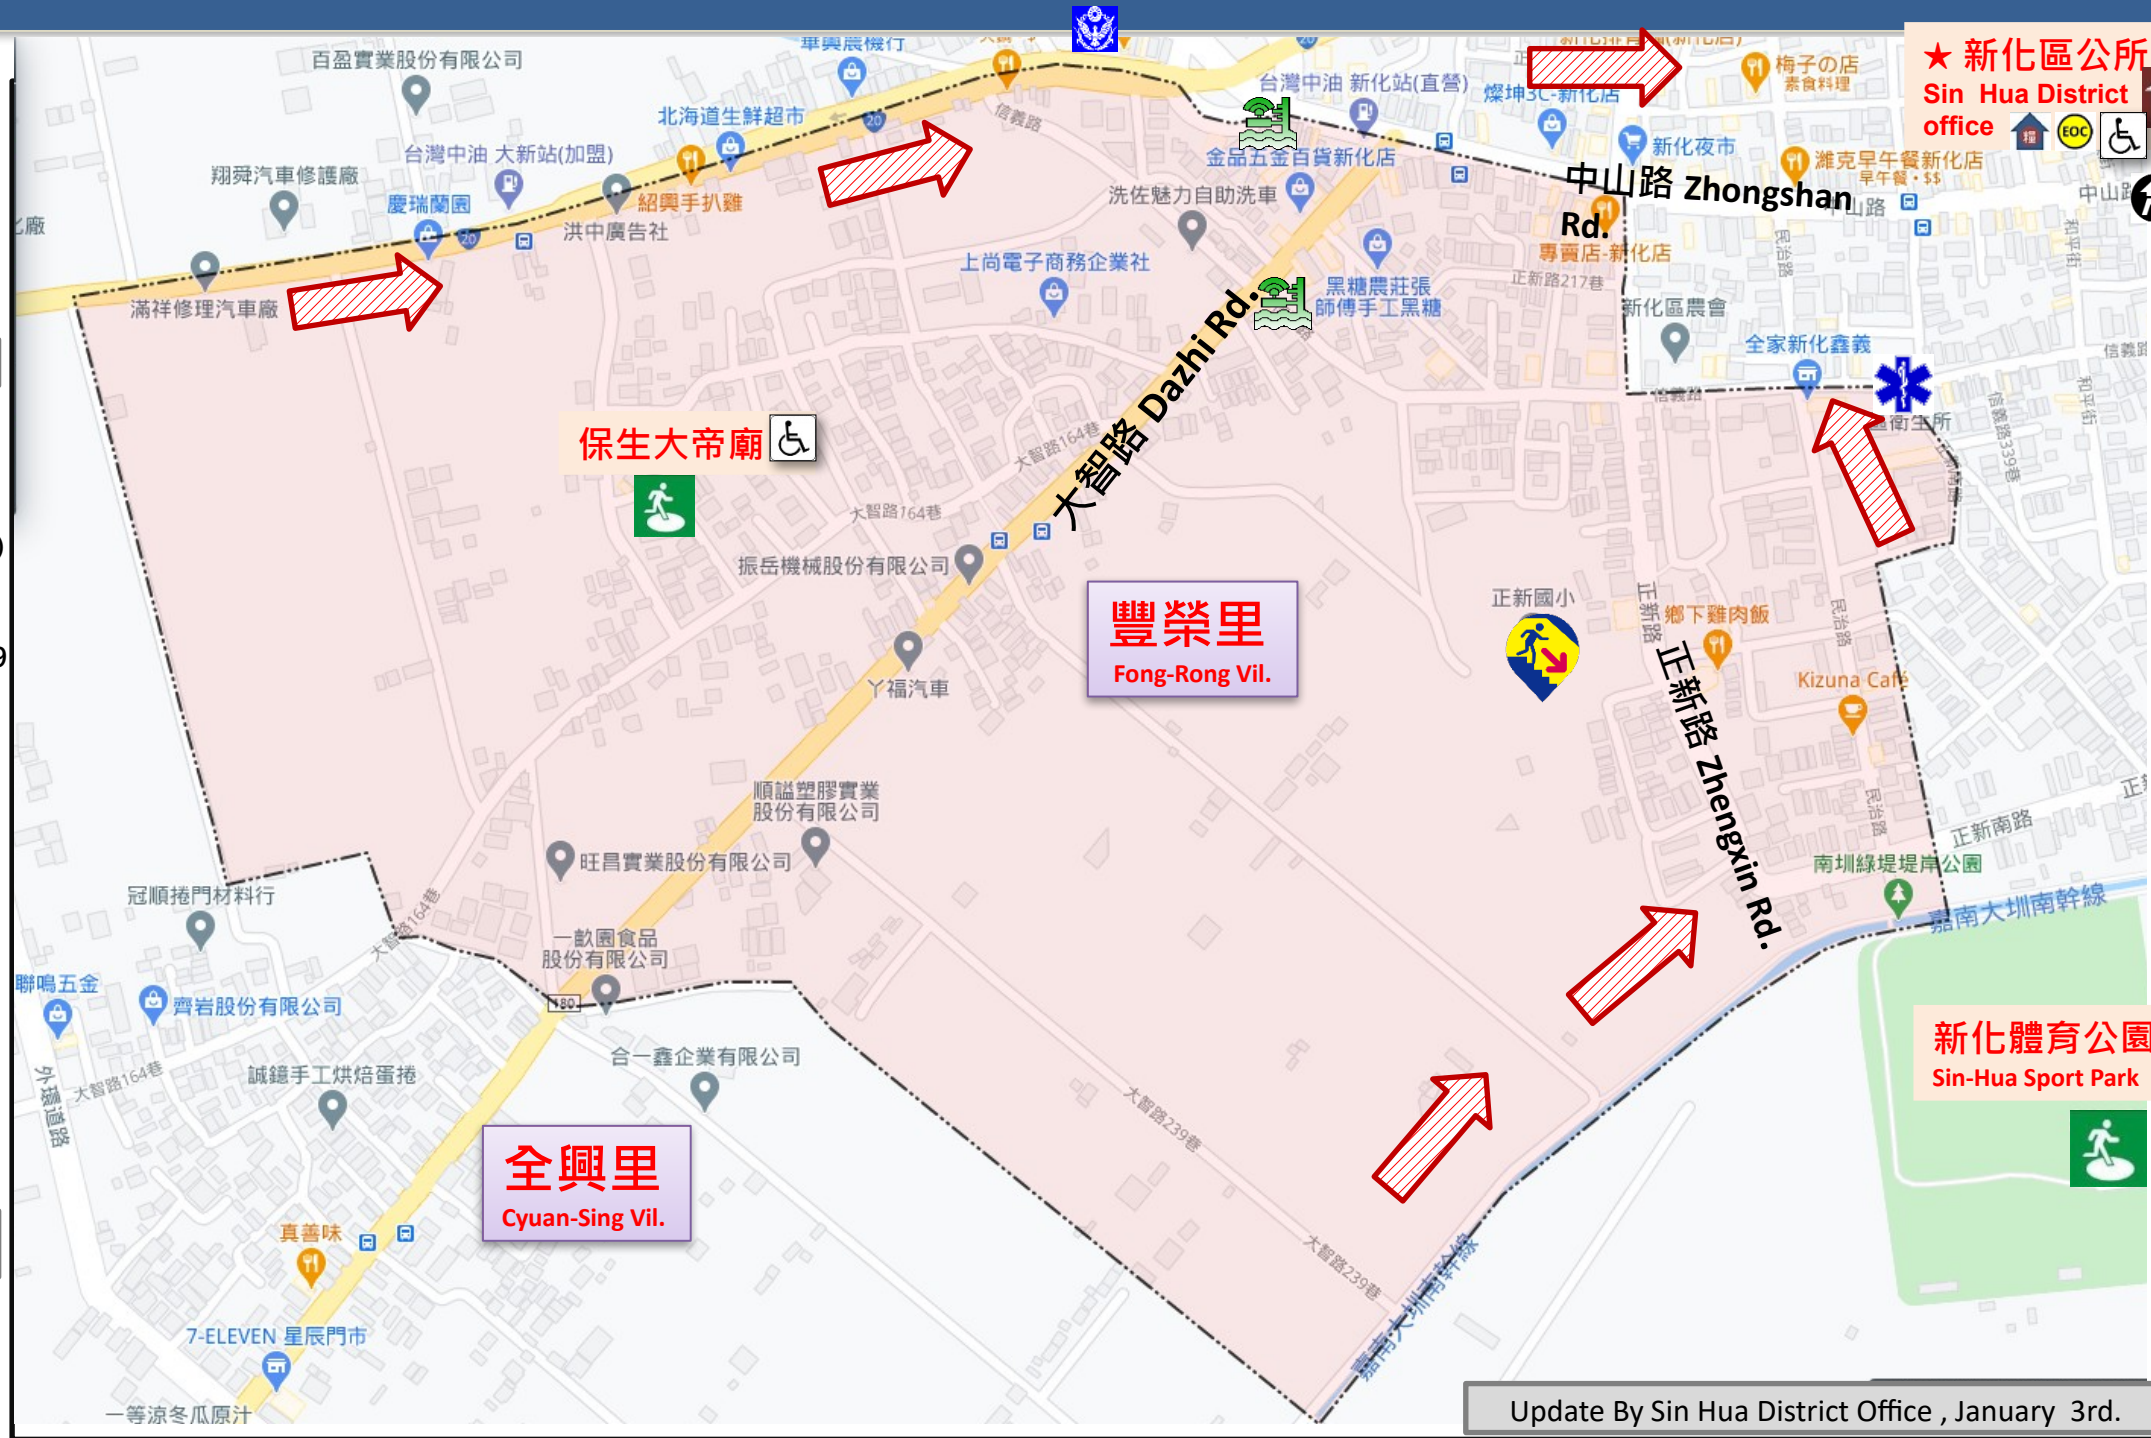

避難收容處所 Shelter

1. Sin Hua District Office 3F
Address : No.130, Zhongshan Rd.,
Tel : 06-590-5009

2. Sin Hua Sport Park
Address : No.110, Gongyuan Rd.,
Tel : 06-5905358

3. Joint Activity Center
Address : No.269, Minsheng Rd.,
Tel : 0919-159238

Update By Sin Hua District Office , January 3rd.

道路 Roads	標示 Sign	設施 Facilities
省道 Provincial Highway	疏散避難方向 Evacuation Route	地震室內避難收容處所 Indoor shelter for earthquake
區道 Township Road	適用地震災害 For earthquake	地震室外避難收容處所 Outdoor shelter for earthquake
行政區域界線	適用水災災害 For flooding	風、水災避難收容處所 Typhoon & Flood Shelter
區界線 District Boundary	適用海嘯災害 For tsunami	海嘯避難收容處所 Shelter for tsunami
里界線 Village Boundary	適用土石流災害 For debris flow	複合型避難收容處所 Multi-function Shelter
	備有無障礙設施 Barrier-free facility	物資儲備點 Supplies Reserve Loca.
	廟宇 Temple	砂包放置點位 Sand Bag Placing Loca.
	國小 Elementary school	垃圾集結點 Garbage Assembly Loca.
	國中 Junior high school	指揮中心 Emergency Operation Center
	公務部門 Administrative facility	人車轉運集結點 Transit Station
		消防單位 Fire agency
		取水點 Draw-off point
		淹水感測器 Inundation Detector Sensor
		警察單位 Police Station
		身心障礙福利機構 Disabled Welfare .org
		醫療單位 Hospital
		老人福利機構 Senior Welfare .org
		直升機起降點 Helicopter Pad
		防空疏散避難設施 Air-raid Shelter