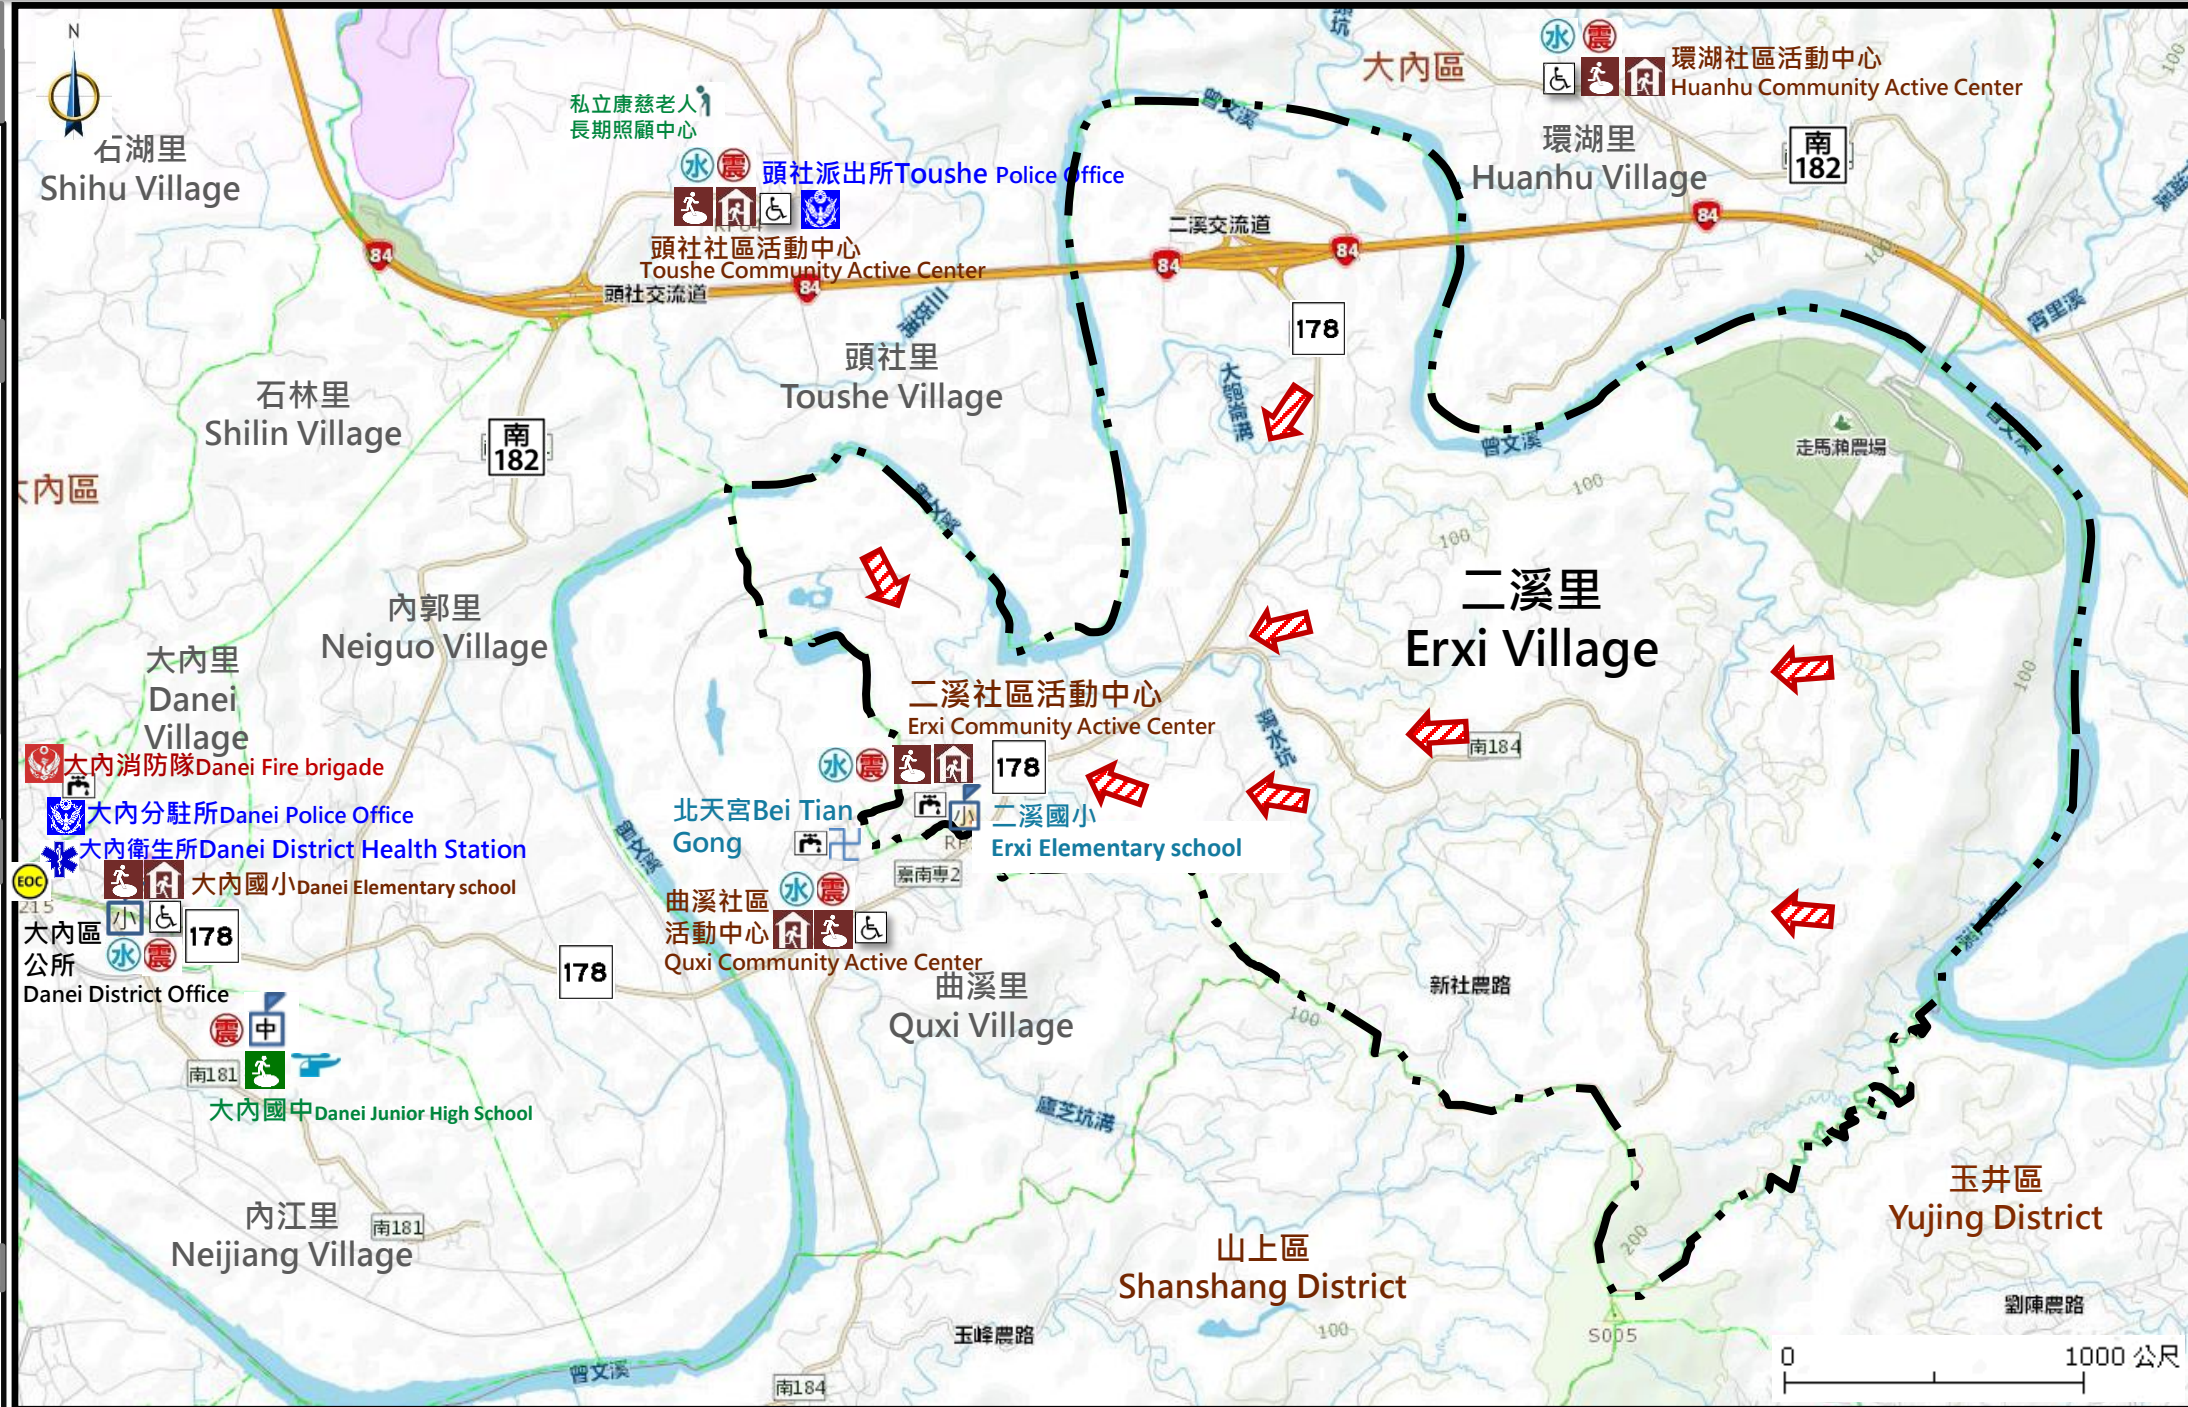

防災資訊表 Information Table

行政區位圖 The Map of Administrative District

災情通報單位 Notification Unit

- 臺南市災害應變中心 (Tainan Emergency Operation Center)
  民治專線 MinZhi Tel :06-6569119
  永華專線 YongHua Tel :06-2989119
- 臺南市大內區災害應變中心 (Danei Emergency Operation Center)
  Tel :06-5761001
- 消防局報案電話 Fire Bureau Tel :119
- 警察局報案電話 Police Department Tel :110
- 市民服務熱線 Citizen Helpline :1999

緊急聯絡人 Emergency Contact person

二溪里里長:葉榮州
Chief of Erxi Village: Yeh Jung-chou
電話 Tel :06-576-3771
手機 Mobile Phone Number :0928-300-588

防災資訊網站 Emergency Information website

- 內政部消防署 (National Fire Agency, Ministry Of The Interior)
  <http://www.nfa.gov.tw>
- 臺南市政府消防局 (Tainan City Government Fire Bureau)
  <http://119.tainan.gov.tw/>
- 臺南市大內區公所 (Danei District Office Tainan City)
  <https://daneidanei.tainan.gov.tw>
- 臺南市政府災害應變告示網 (Tainan City Government Disaster Posting Website)
  <http://disaster.tainan.gov.tw>

避難原則 Refuge Principle

- 水災:就地避難或垂直避難;低窪地區前往避難收容處所
- 地震:前往開放空間或公園避難
- 海嘯:前往內陸高處避難
- Flood: Take refuge in higher place. When in lower place, go to the Emergency Shelter.
- Earthquake: go to broad space or parks.
- Tsunami: Take refuge in higher place.

避難收容處所 Emergency Shelter

1、二溪社區活動中心:
地址:大內區二溪里198-1號 電話:0925-255-353
Erxi Community Active Center
Address: No.198-1, Erchongxi, Danei Dist., Tainan City
Tel: 0925-255-353

臺南市大內區公所109年2月製作
Made in February, 2020,
Danei District Office Tainan City

道路(Road)	標示(Sign)	設施 (Facilities)
省道 Provincial Highway	疏散避難方向 Evacuation Route	地震(室內)避難收容處所 Earthquake Shelter in Buildings
市道 City Road	適用地震災害 Apply to Earthquake	地震(戶外)避難收容處所 Earthquake Shelter in Open Space
行政區域界線	適用水災災害 Apply to Flood	水災避難收容處所 Shelter for Flood
里界線 Vil. Dividing Line	適用海嘯災害 Apply to Tsunami	土石流避難收容處所 Shelter for Mudslides
	適用土石流災害 Apply to Mudslides	海嘯避難收容處所 Shelter for Tsunami

圖例		標示(Sign)		設施 (Facilities)	
	備有無障礙設施 barrier-free-equipment		廟宇 Temple		複合型(室內)避難收容處所 Multi-function Shelter in Buildings
	國小 Elementary School		複合型(室外)避難收容處所 Multi-function Shelter in Open Space		取水點 Draw-off Point
	國中 High School		醫療院所 Hospital		直升機起降點 Helicopter Pad
	地標 Landmark		身心障礙福利機構 Disabled welfare organization		指揮中心 Emergency Operation Center
			老人福利機構 Senior Welfare Organization		救援器材放置點 Rescuing Equipment Place
			警察單位 Police Office		通訊設備放置點 Communication Equipment Place
			垃圾集結點 Garbage Assembly Area		砂包放置點位 Sand Bag Placing Location
			物資儲備點 Supplies Reserve place