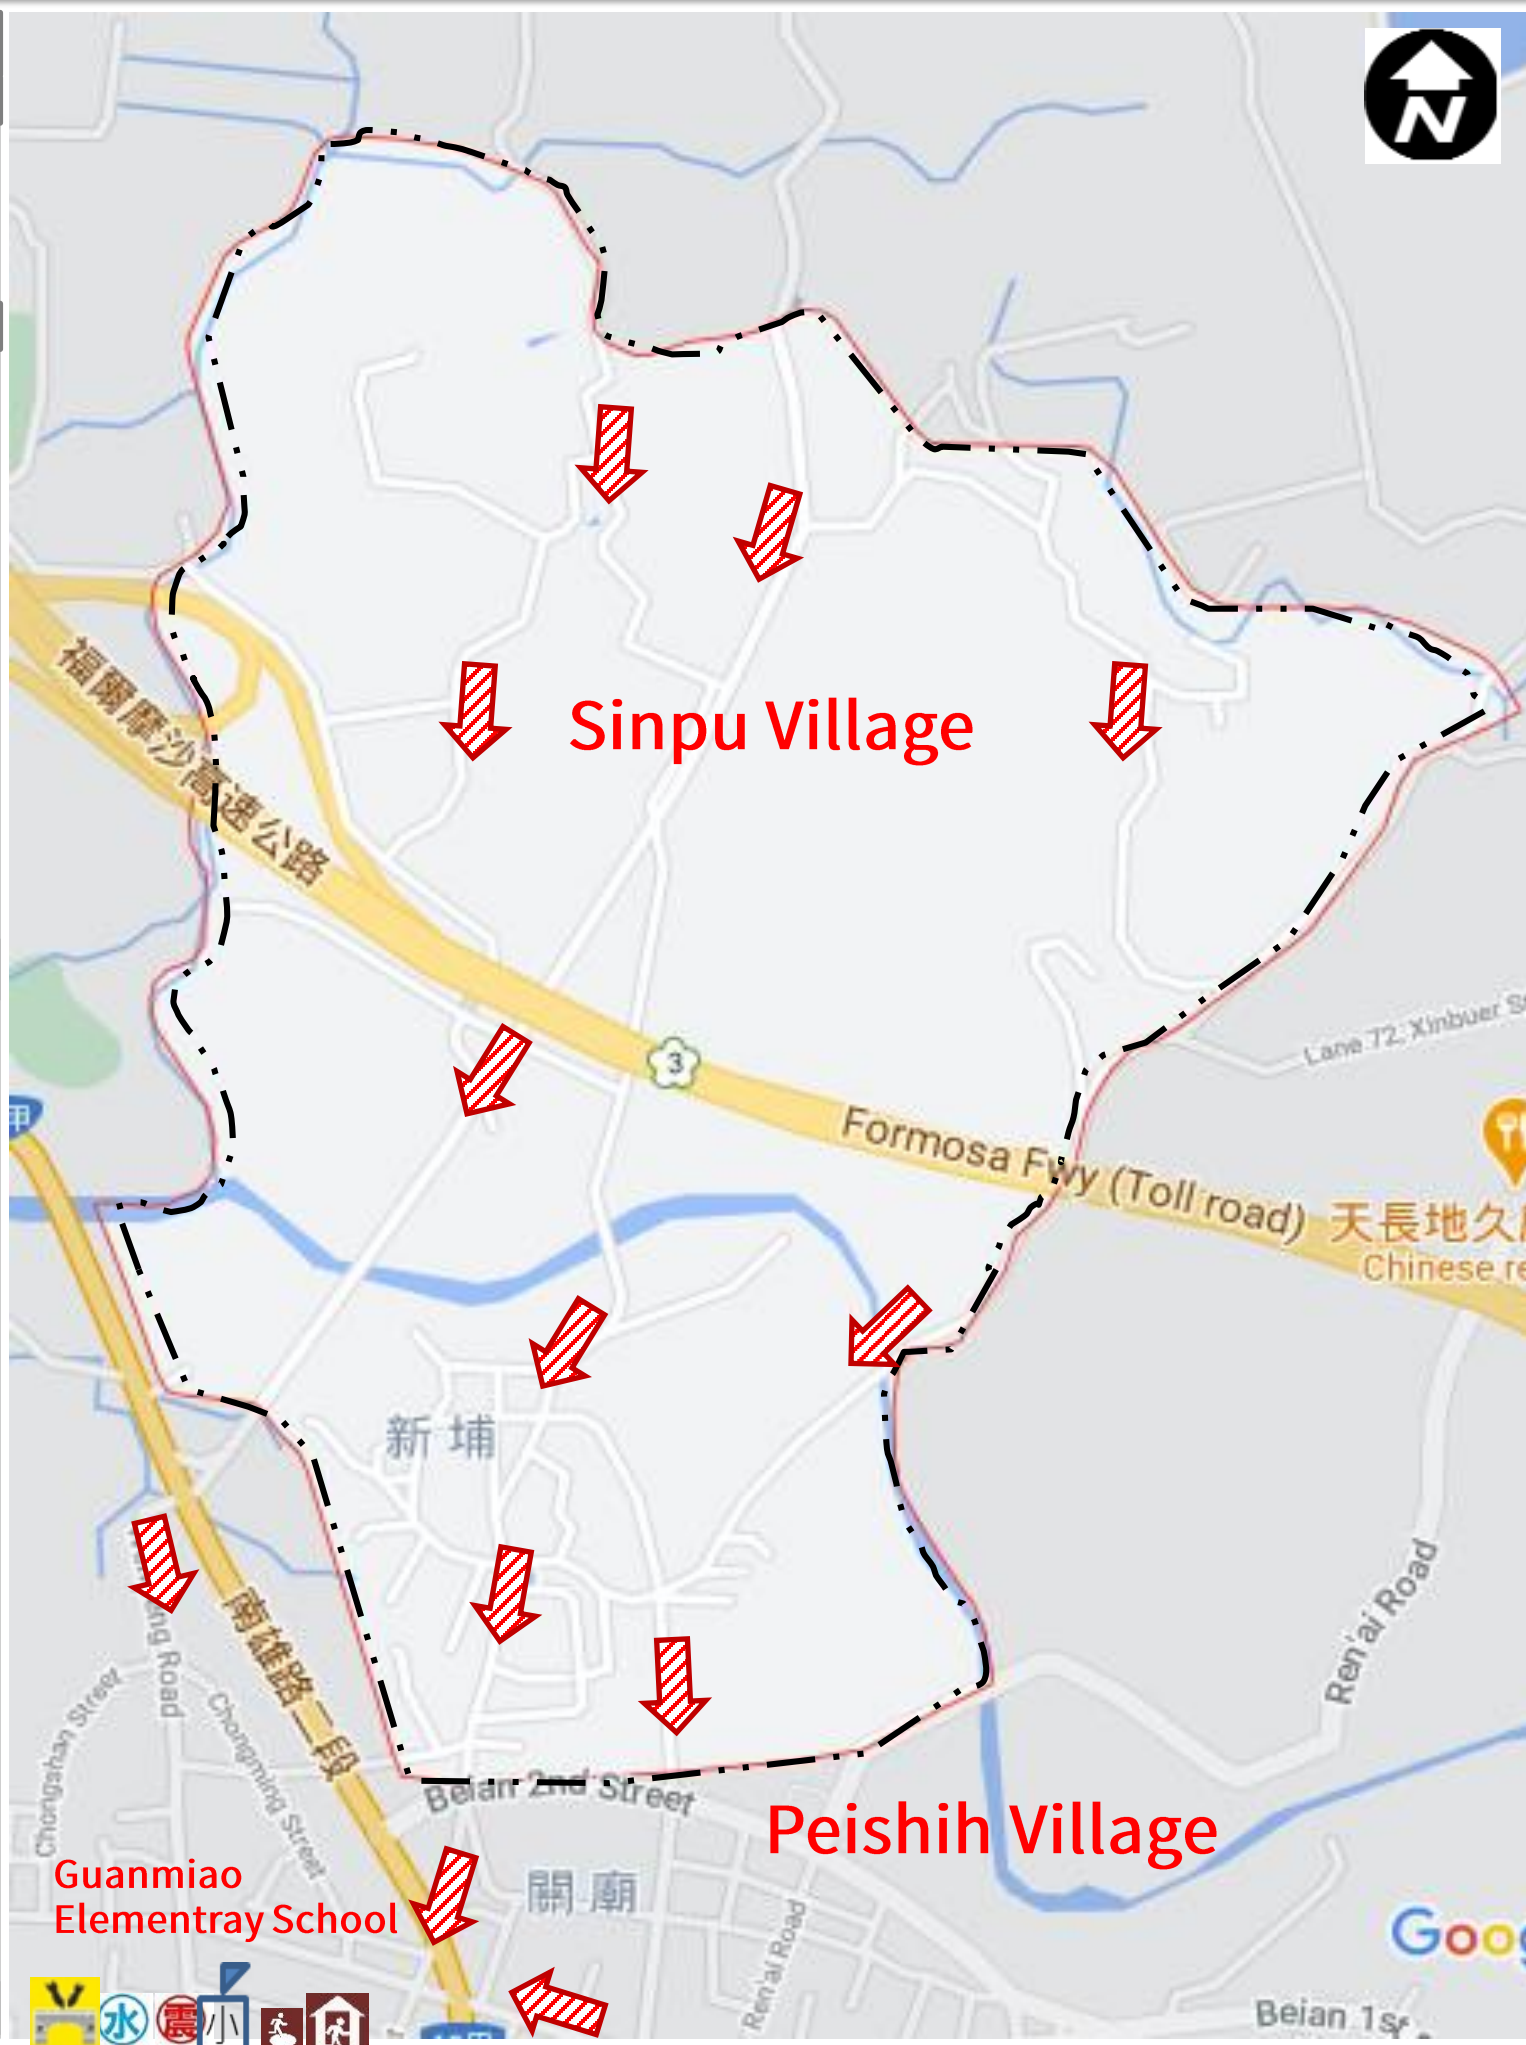

Disaster Prevention Map-Sinpu Village, Guanmiao District, Tainan City

Contact Unformation

District Location

Disaster Notification Units

- Tainan City Emergency Operations center
Tel:06-6569119 ; 2989119
- Guanmiao Emergency Operations Center
Tel:06-5950002
- Fire Department:119
- Police Station:110
- Residents' Helpline:1999

Update Sept. 2021

Legend	Roadway	Graphic		Faculty			
	 Provincial Highway	 Evacuation Direction	 disabled space	 Earthquake shelter	 Fire Department	 Materials	 Communication facilities
	 Rural Highway	 For Earthquake	 temple	 Floods shelter	 Police station	 Water	 Transit center
	District Border	 For Floods	 Elementary School	 Tunami shelter	 hospital	 Helicopter Pad	 dump
	Village	 For Tunami	 Junior High School	 Mudslide shelter	 Disability welfare institutions	 Emergency Operations Center	 Sandbags
	 For Mudslide	Landmarks	 Complex shelter	 Elderly welfare agencies	 Rescue equipment	 Air raid shelter	