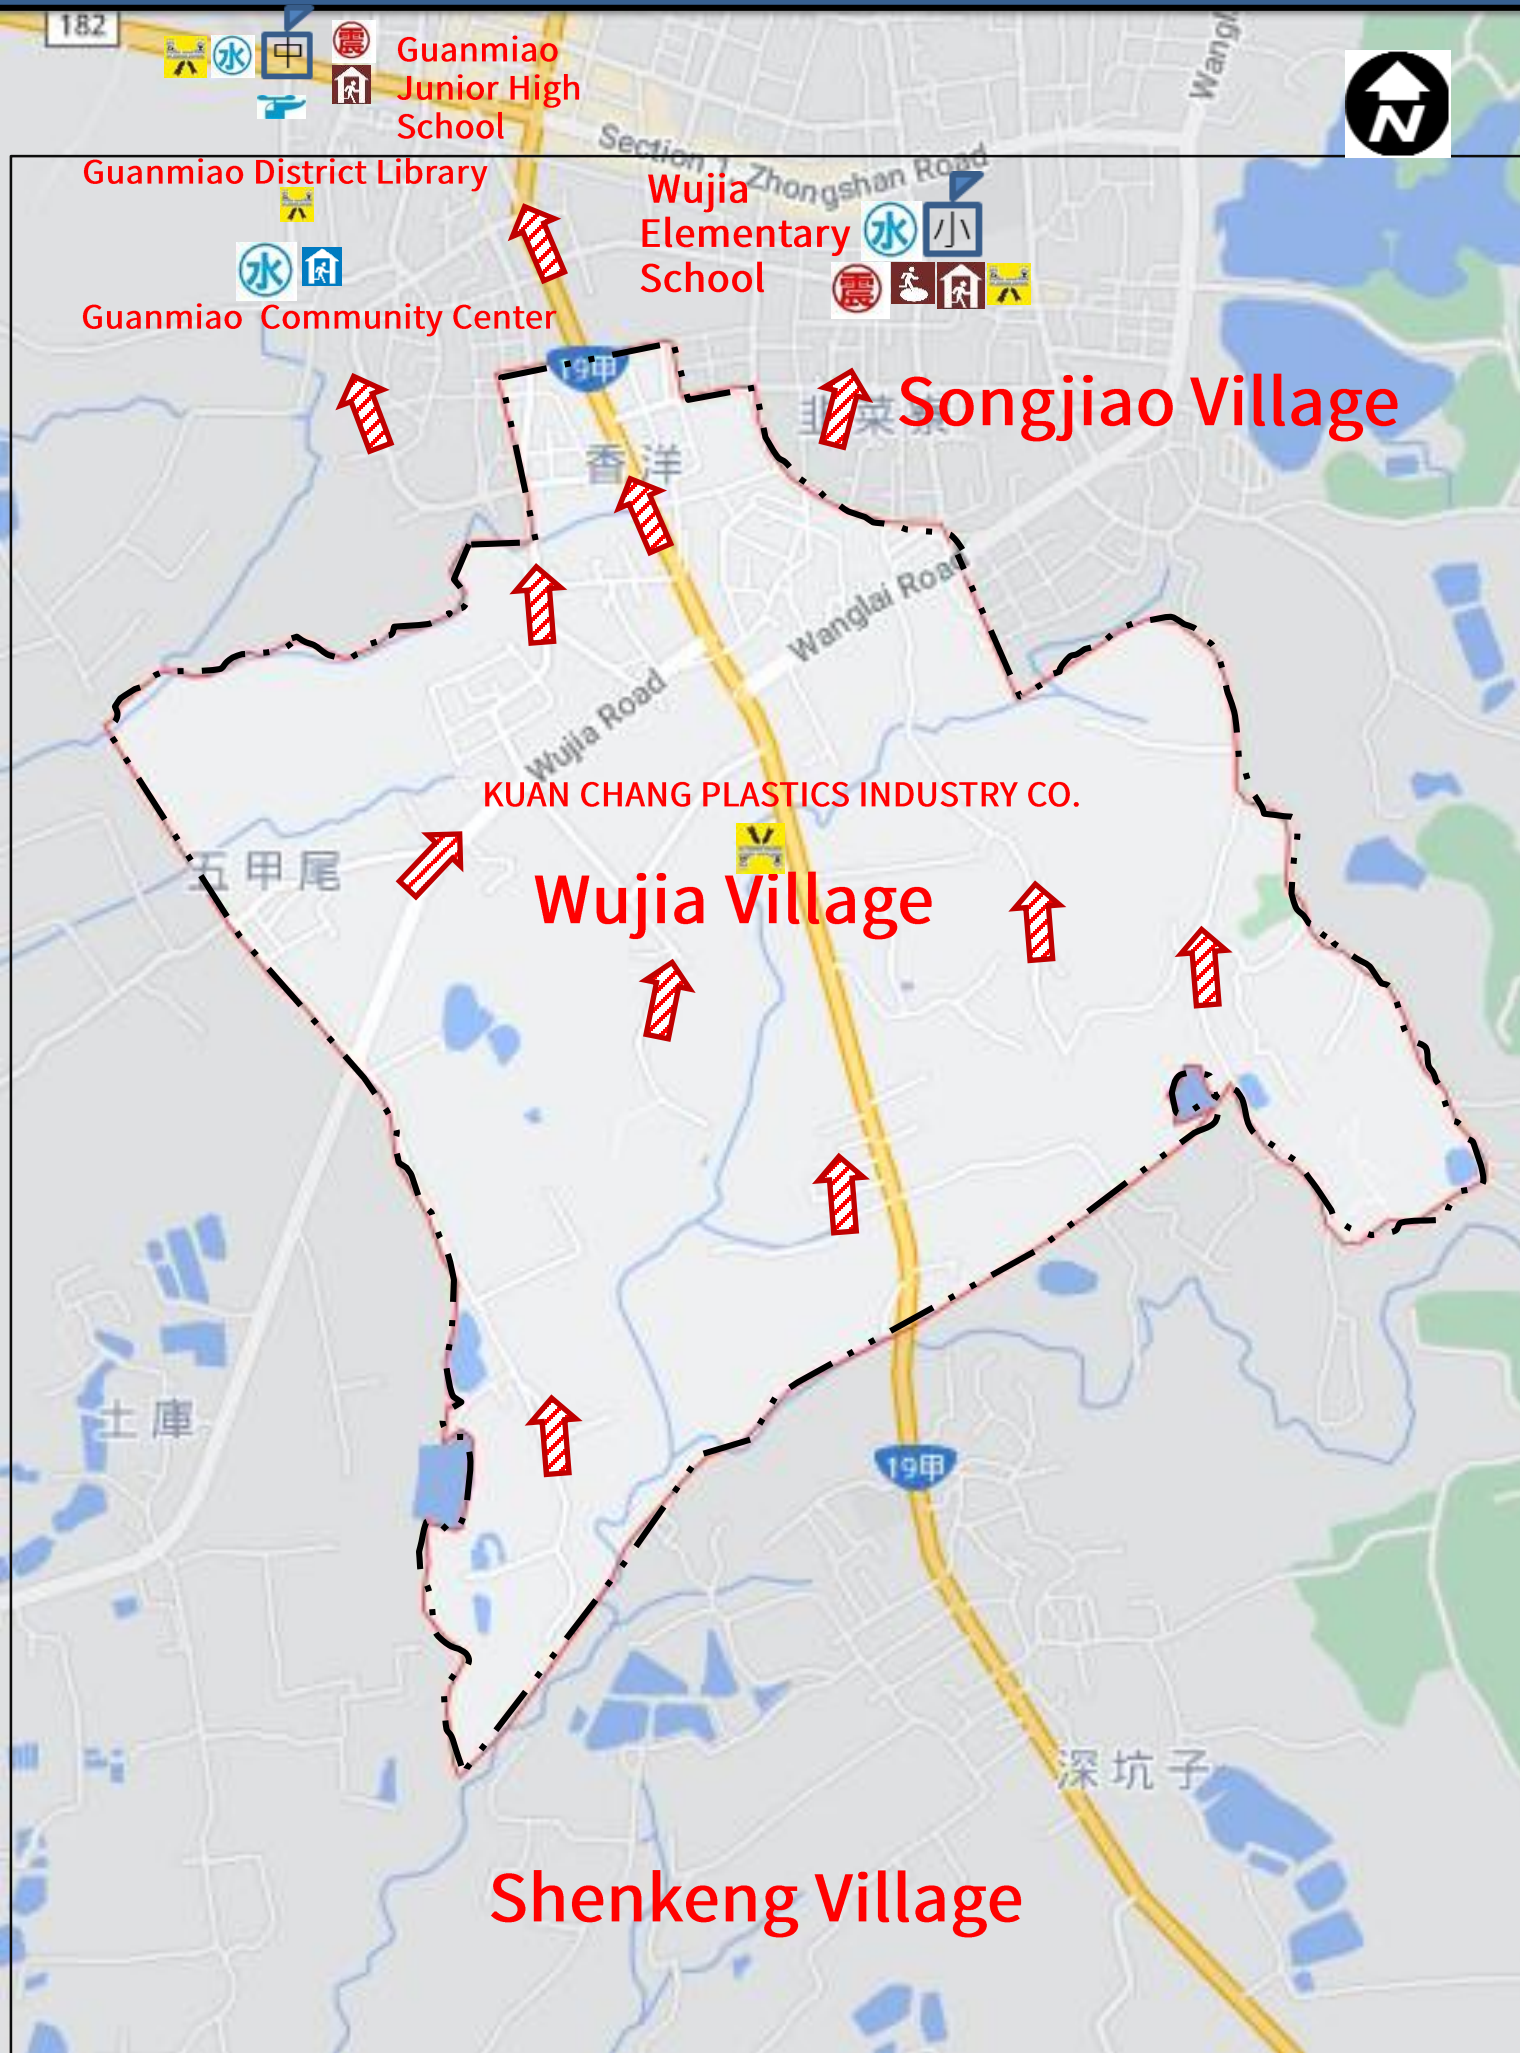

Disaster Prevention Map-Wujia Village, Guanmiao District, Tainan City

Contact Information

District Location

Disaster Notification Units

- ·Tainan City Emergency Operations center
  Tel:06-6569119 ; 2989119
- ·Guanmiao Emergency Operations Center
  Tel:06-5950002
- ·Fire Department:119
- ·Police Station:110
- ·Residents' Helpline:1999

Emergency Contact Person

Village head : CAI,MING-SONG
Tel(O):06-5959137
Tel(H):06-5951658
mob:0937363663

Disaster Control Information Services

- ·National Fire Agency, the Ministry of the Interior Affairs
  <http://www.nfa.gov.tw>
- ·Tainan City Government Fire Bureau
  <http://119.tainan.gov.tw/>
- ·Guanmiao District Office
  <http://www.guanmiao.gov.tw/>
- ·Tainan City government notices Disaster Response
  <http://disaster.tainan.gov.tw>

Evacuation principle

- ·Floods: shelter in place or vertical evacuation or go to shelter
- ·Earthquake: Go to an open space or shelter

Shelters

- 1.Wujia Elementary School
  Add : No.246 Peace246號
  Tel : (06) 5952155
2. Guanmiao Community Center
  Add : No.85 Wenhua St
  Tel : (06)5950002-115
3. Guanmiao Junior High School
  Add : No.172,Sec.2, Zhongshan Rd
  Tel : (06) 5951181

Update Sept. 2021

Legend	Roadway	Graphic		Faculty			
	Provincial Highway	Evacuation Direction	disabled space	Earthquake shelter	Fire Department	Materials	Communication facilities
	Rural Highway	For Earthquake	temple	Floods shelter	Police station	Water	Transit center
	District Border	For floods	Elementary school	Tsunami shelter	hospital	Helicopter Pad	dump
	Village Border	For Tsunami	Junior high school	Mudslide shelter	Disability welfare institutions	Emergency operations center	Sandbags
	For Mudslide	landmarks	Complex shelter	Elderly welfare agencies	Rescue equipment	Air raid shelter