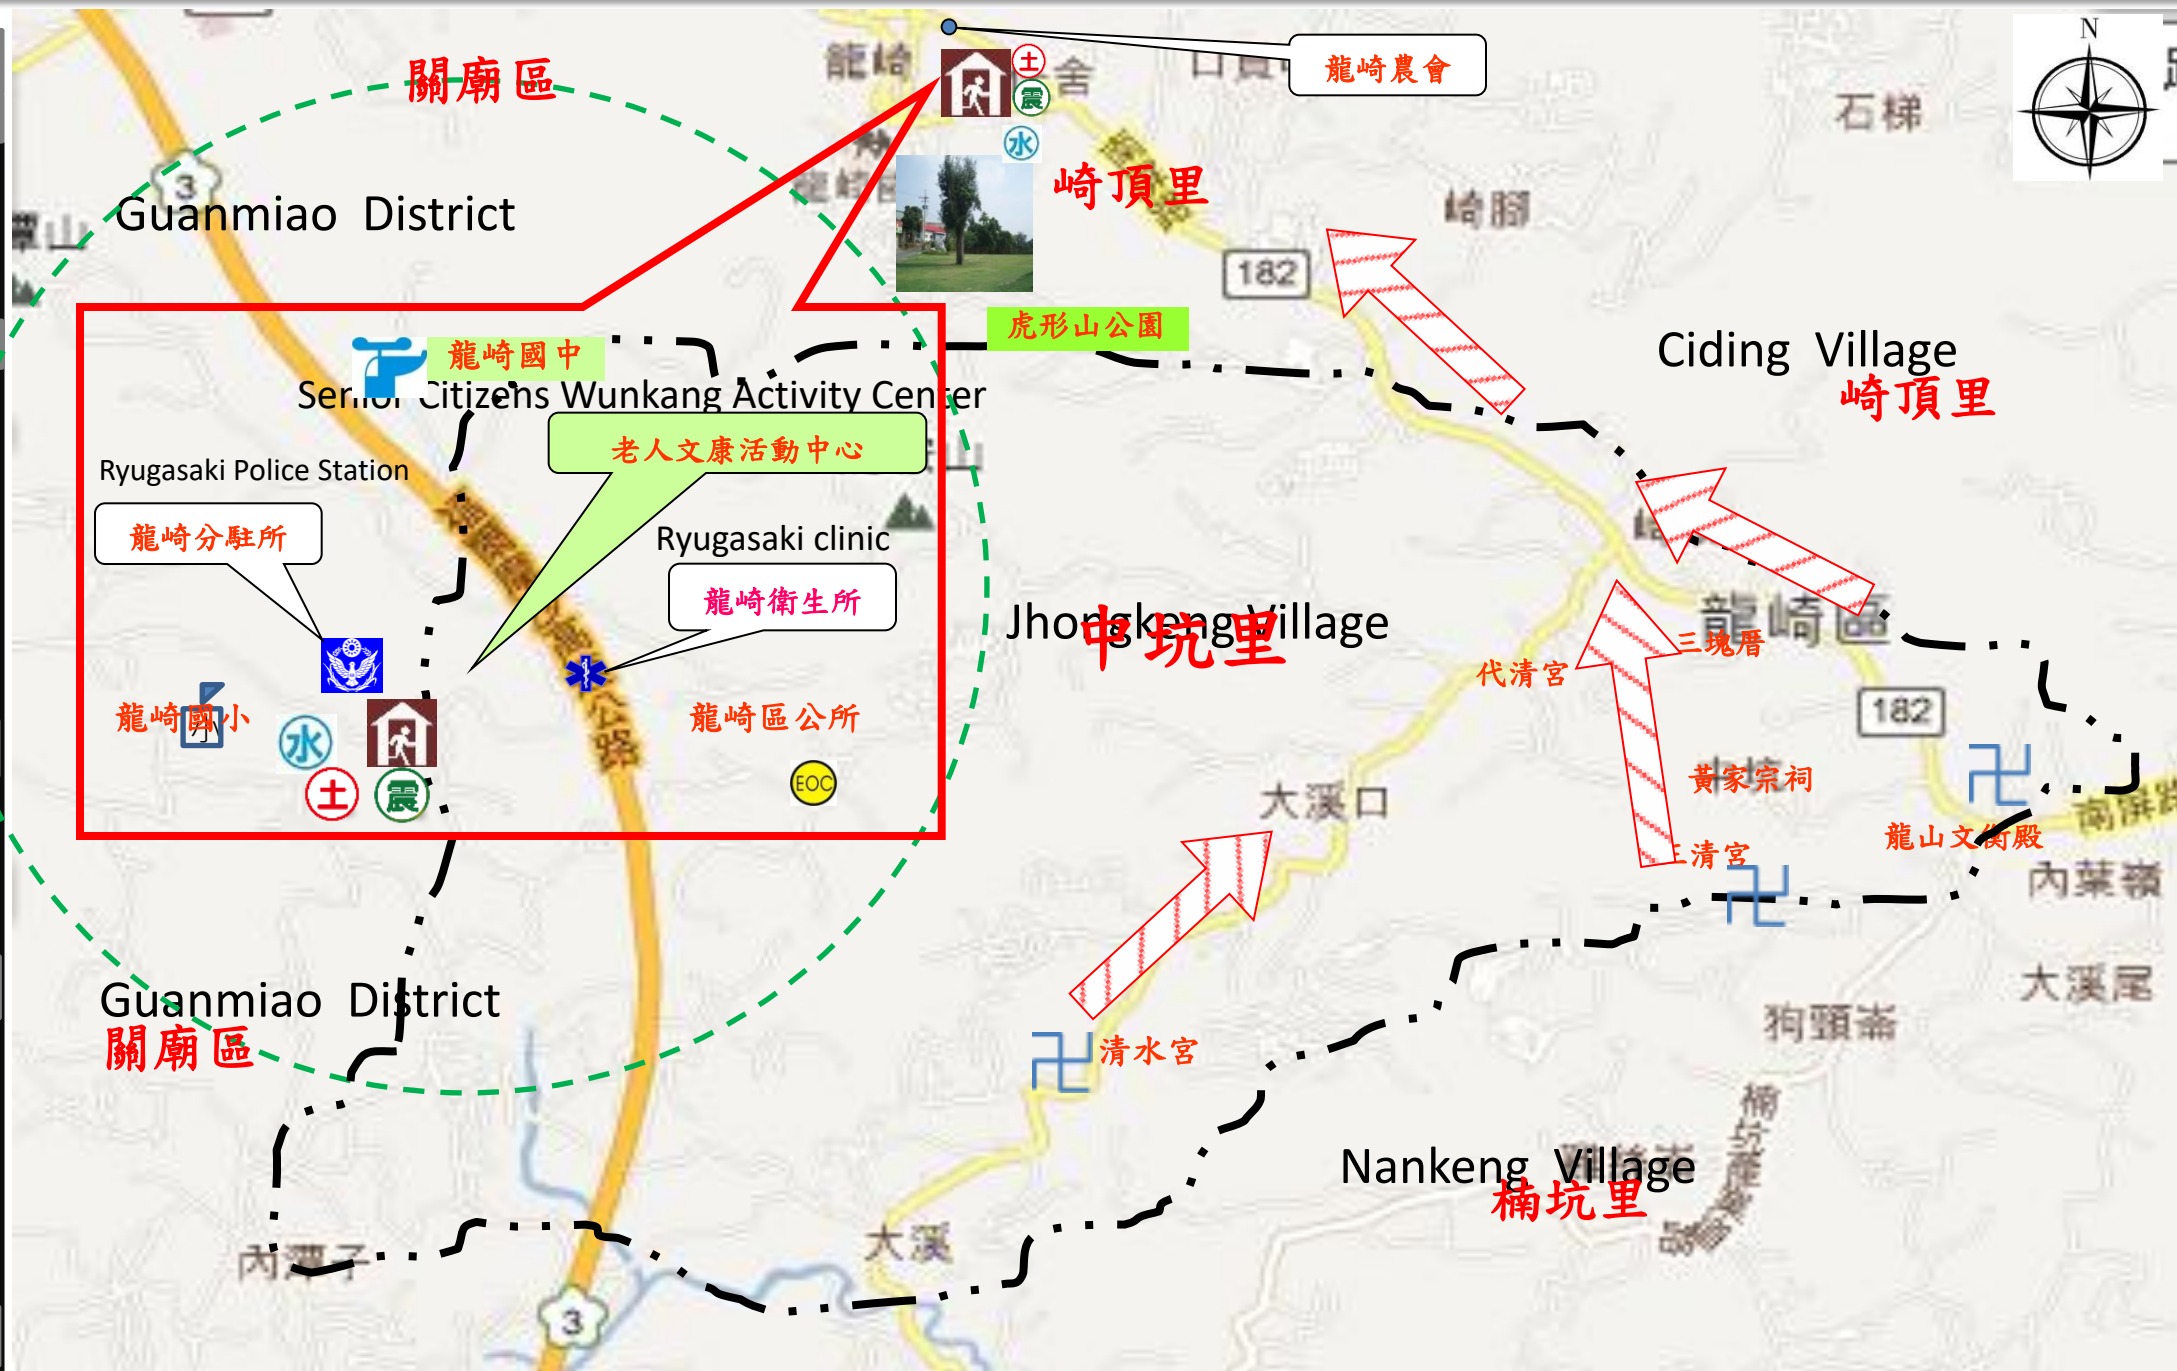

臺南市龍崎區中坑里防災地圖 Disaster Prevention Map of Zhongkeng Village, Longqi District, Tainan City

Contact Information

Administrative bitmap

Disaster Notification Unit

Tainan City Disaster Response Center

Minzhi Line: 06-6569119
Yonghua Line: 06-2989119

Longqi District Disaster Response Center

TEL:06-5941049

Fire Department report phone: 119
Police department report phone: 110
People service hotline: 1999

Emergency Contact

Long Lane Mao-full

Tel(公):06-3554294

Tel(宅):06-3554294

Mobile telephone:0912764853

Disaster information website

- National Fire Agency
  <http://www.nfa.gov.tw>
- Tainan City Government Fire Department
  <http://119.tainan.gov.tw/>
- Tainan City Government Longqi District Office
  <http://Longqi.tainan.gov.tw>
- Tainan City Government's Disaster Response Network Notices
  <http://disaster.tainan.gov.tw>

Evacuation principle

Floods: vertical refuge or shelter in place; lowlands went refuge asylum premises; Earthquake: Go to an open space or park refuge
Mudslide: Red Alert when the value of the yellow tie up evacuation

Refuge accommodation premises

1. Senior Citizens Wunkang Activity Center
   Add :No.201, Xinshizi Ciding Village
   Tel : 06-5940327

臺南市政府109年9月21日更新

道路(Road)	標示(Sign)		設施(Facilities)			
省道 Provincial Highway	疏散避難方向 Evacuation Route	備有無障礙設施 barrier-free-equipment	地震室內避難收容處所 Earthquake Shelter in Buildings	消防單位 Fire Station	物資儲備點 Supplies ReserveLoca.	通訊設備放置點 Communication Equipment Loca.
鄉道 Vil. road	適用地震災情 Apply to Earthquake	廟宇 Temple	水災避難收容處所 Shelter for Flood	警察單位 Police Station	取水點 draw-off point	車輛及人員轉運集結點 Vehicle and people's transfer post
行政區域界線	適用水災災情 Apply to Flood	國小 Elementary School	海嘯避難收容處所 Shelter for Tsunami	醫療院所 Hospital	直升機起降點 Helicopter Pad	垃圾集結點 Garbage assembly area
里界線 Vil. dividing line	適用海嘯災情 Apply to Tsunami	地標 Landmark	土石流避難收容處所 Shelter for Mudslides	身心障礙福利機構 Disabled Welfare Organization	指揮中心 Emergency Operation Center	沙包放置點位 Sand bag placing location
	適用土石流災情 Apply to Mudslides		複合型避難收容處所 Multi-function Shelter	老人福利機構 Senior Welfare Organization	救援器材放置點 Rescuing Equipment Loca.	地震(戶外)避難收容處所 Earthquake Shelter in Open Space

圖例