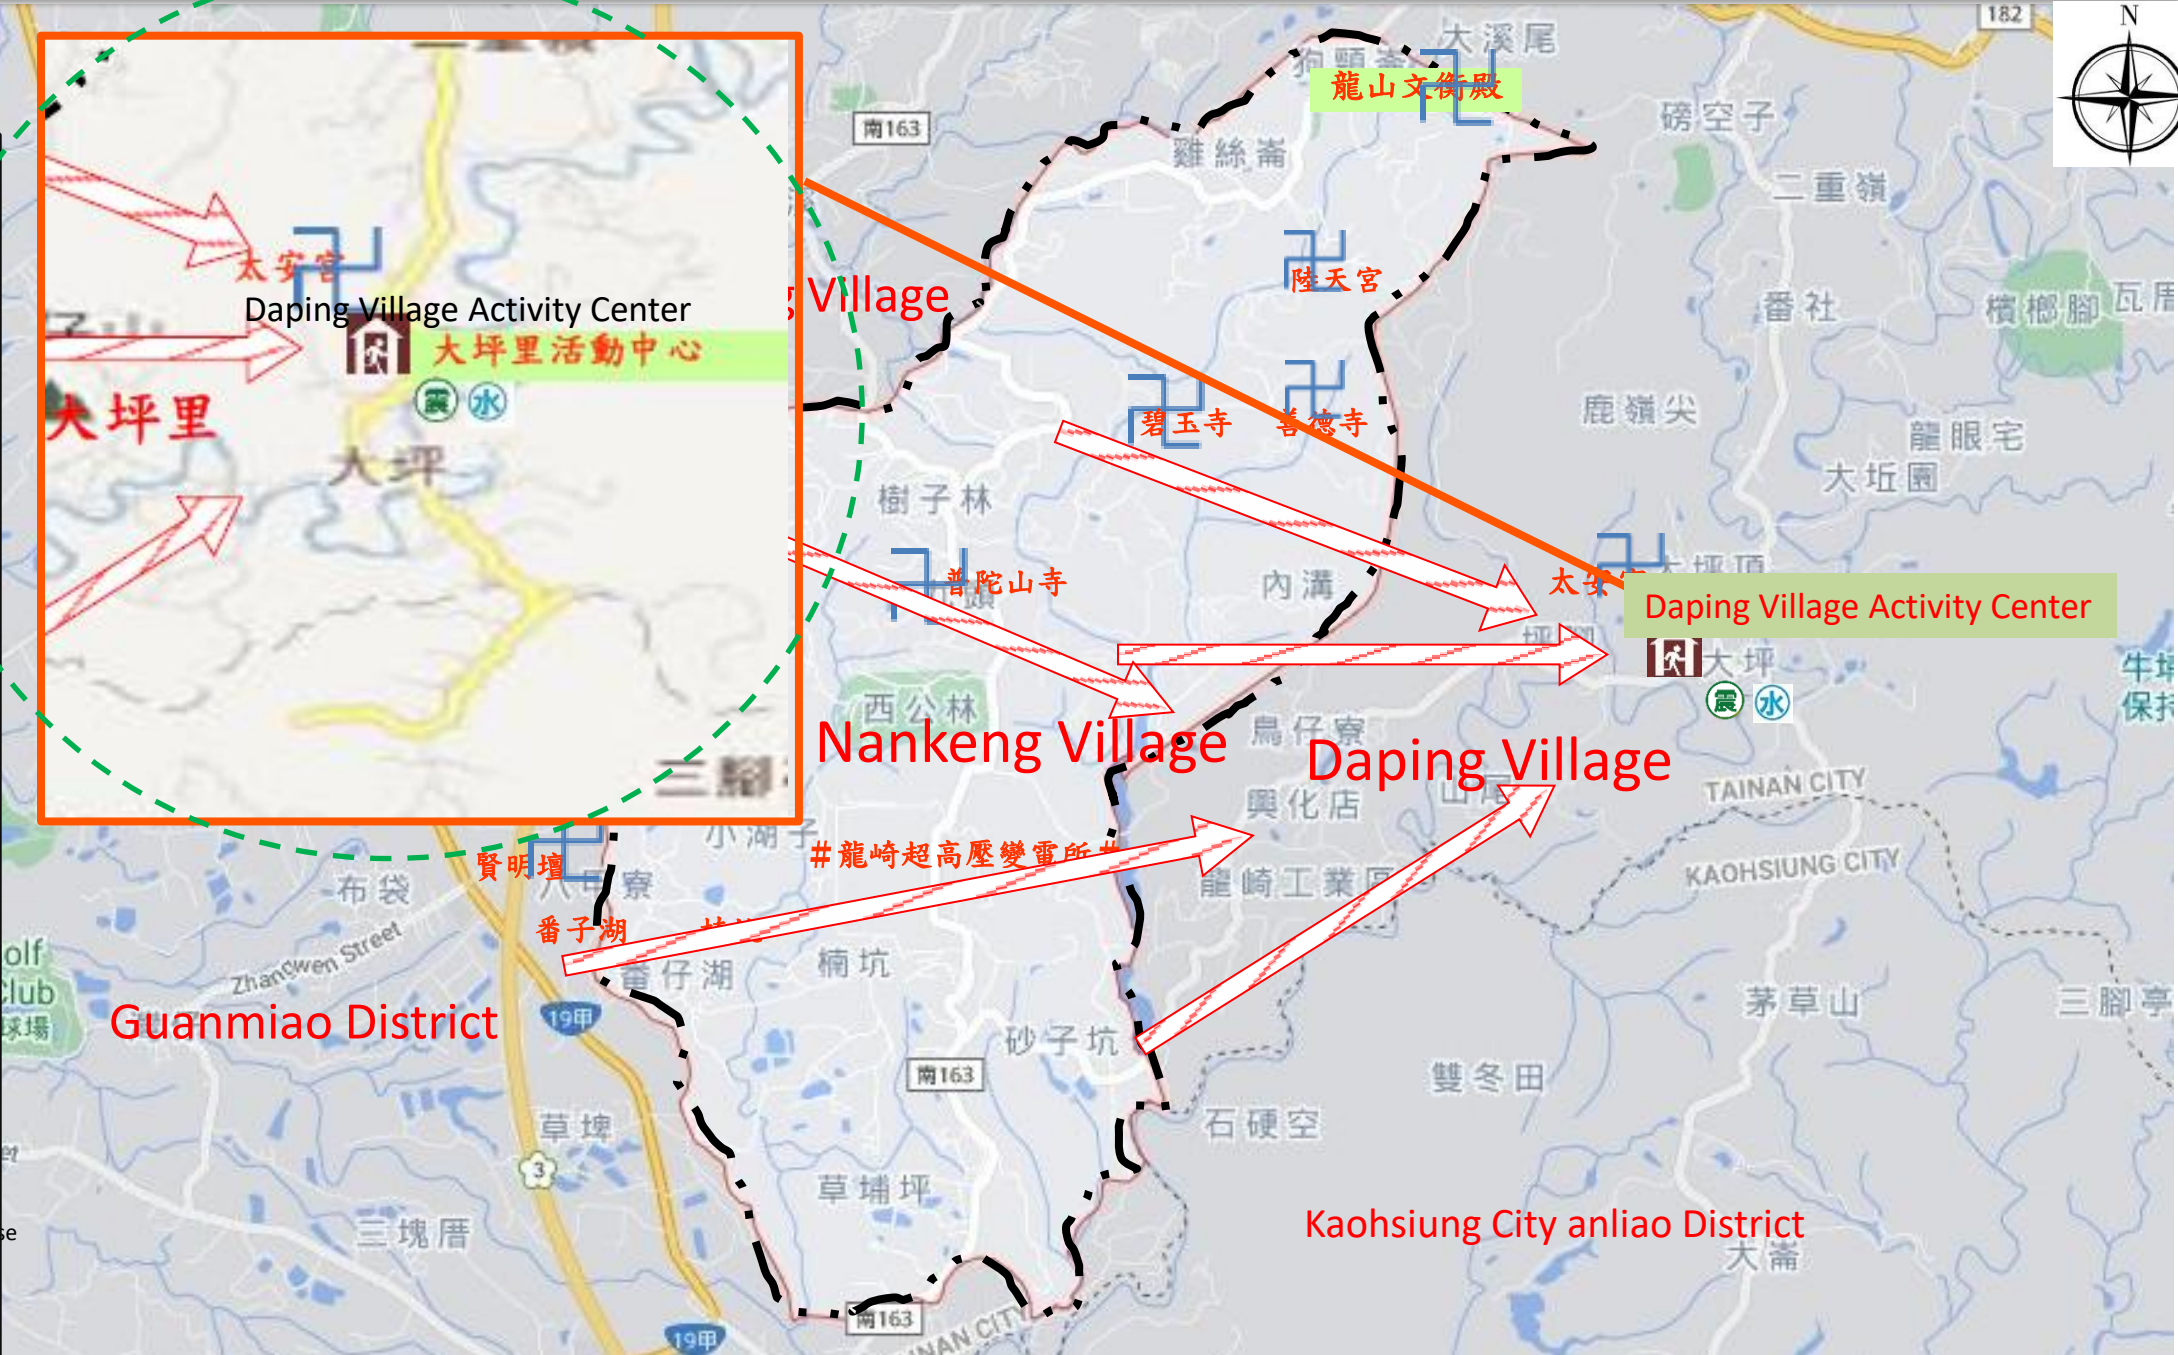

# Disaster Prevention Map of Nankeng Village, Longqi District, Tainan City

**Contact Information**

**Administrative bitmap**

**Disaster Notification Unit**

Tainan City Disaster Response Center  
 Minzhi Line: 06-6569119  
 Yonghua Line: 06-2989119

**Evacuation principle**

Floods: vertical refuge or shelter in place; lowlands went refuge asylum premises; Earthquake: Go to an open space or park refuge  
 Mudslide: Red Alert when the value of the yellow tie up evacuation

**Refuge accommodation premises**

1. Daping Village Activity Center   
 Add :No.37-2, Daping Daping Village   
 Tel : 06- 5940253 

Roadway	Graphic	Faculty
Provincial Highway	Evacuation Route	Indoor shelter for earthquake
Rural Highway	For earthquake	Outdoor shelter for earthquake
<b>District Border</b>	For flooding	Shelter for flooding
District Bounday	For tsunami	Shelter for tsunami
Village Bounday	For debris flow	Multi-function Shelter
	Barrier-free facility	Supplies Reserve Loca.
	Temple	Sand Bag Placing Loca.
	Elementary school	Garbage Assembly Loca.
	Junior high school	Emergency Operation Center
	Administrative facility	Hospital
		Helicopter Pad
		Communication
		Rescue eqpt.
		Disabled Welfare .org
		Senior Welfare .org
		Shelter for debris flow