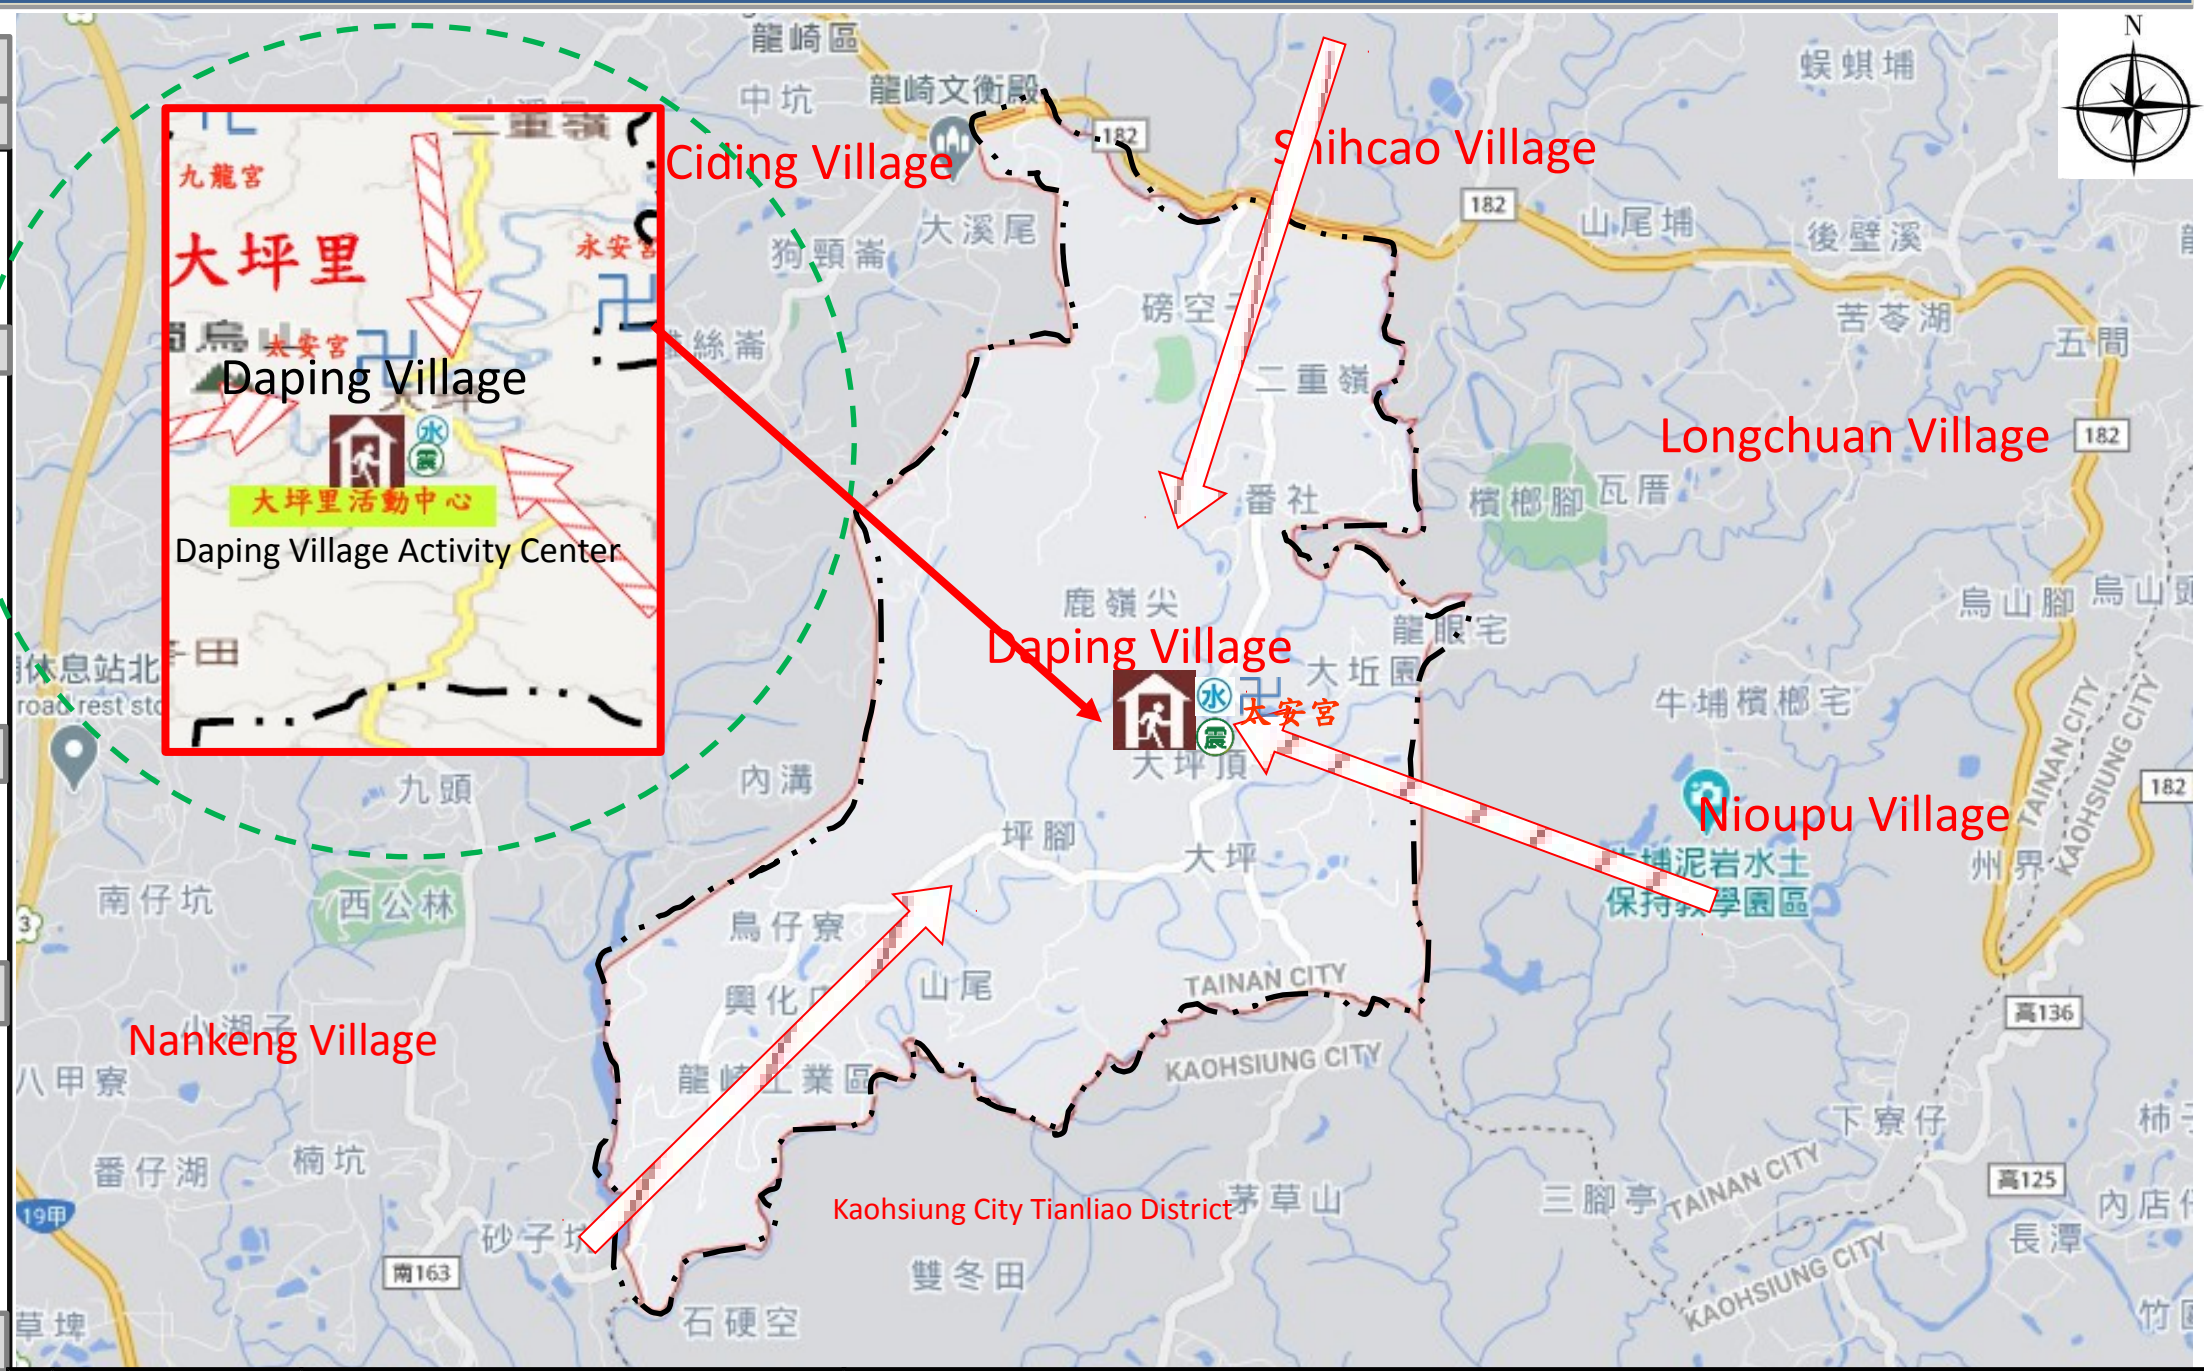

# Disaster Prevention Map of Daping Village, Longci District, Tainan City

## Refuge accommodation premises

1.Daping Village Activity Center  
 Add :No.37-2, Daping Daping Village  
 Tel : 06- 5940253

Updated on May 1, 110

	Roadway	Graphic		Faculty			
Legend	Provincial Highway	Evacuation Route	Barrier-free facility	Indoor shelter for earthquake	Supplies Reserve Loca.	Fire agency	Communication
	Rural Highway	For earthquake	Temple	Outdoor shelter for earthquake	Sand Bag Placing Loca.	Draw-off point	Rescue eqpt.
	District Border	For flooding	Elementary school	Shelter for flooding	Garbage Assembly Loca.	Police Station	Disabled Welfare .org
		For tsunami	Junior high school	Shelter for tsunami	Emergency Operation Center	Hospital	Senior Welfare .org
	District Bounday	For debris flow	Administrative facility	Multi-function Shelter	Transit Station	Helicopter Pad	Shelter for debris flow
	Village Bounday						