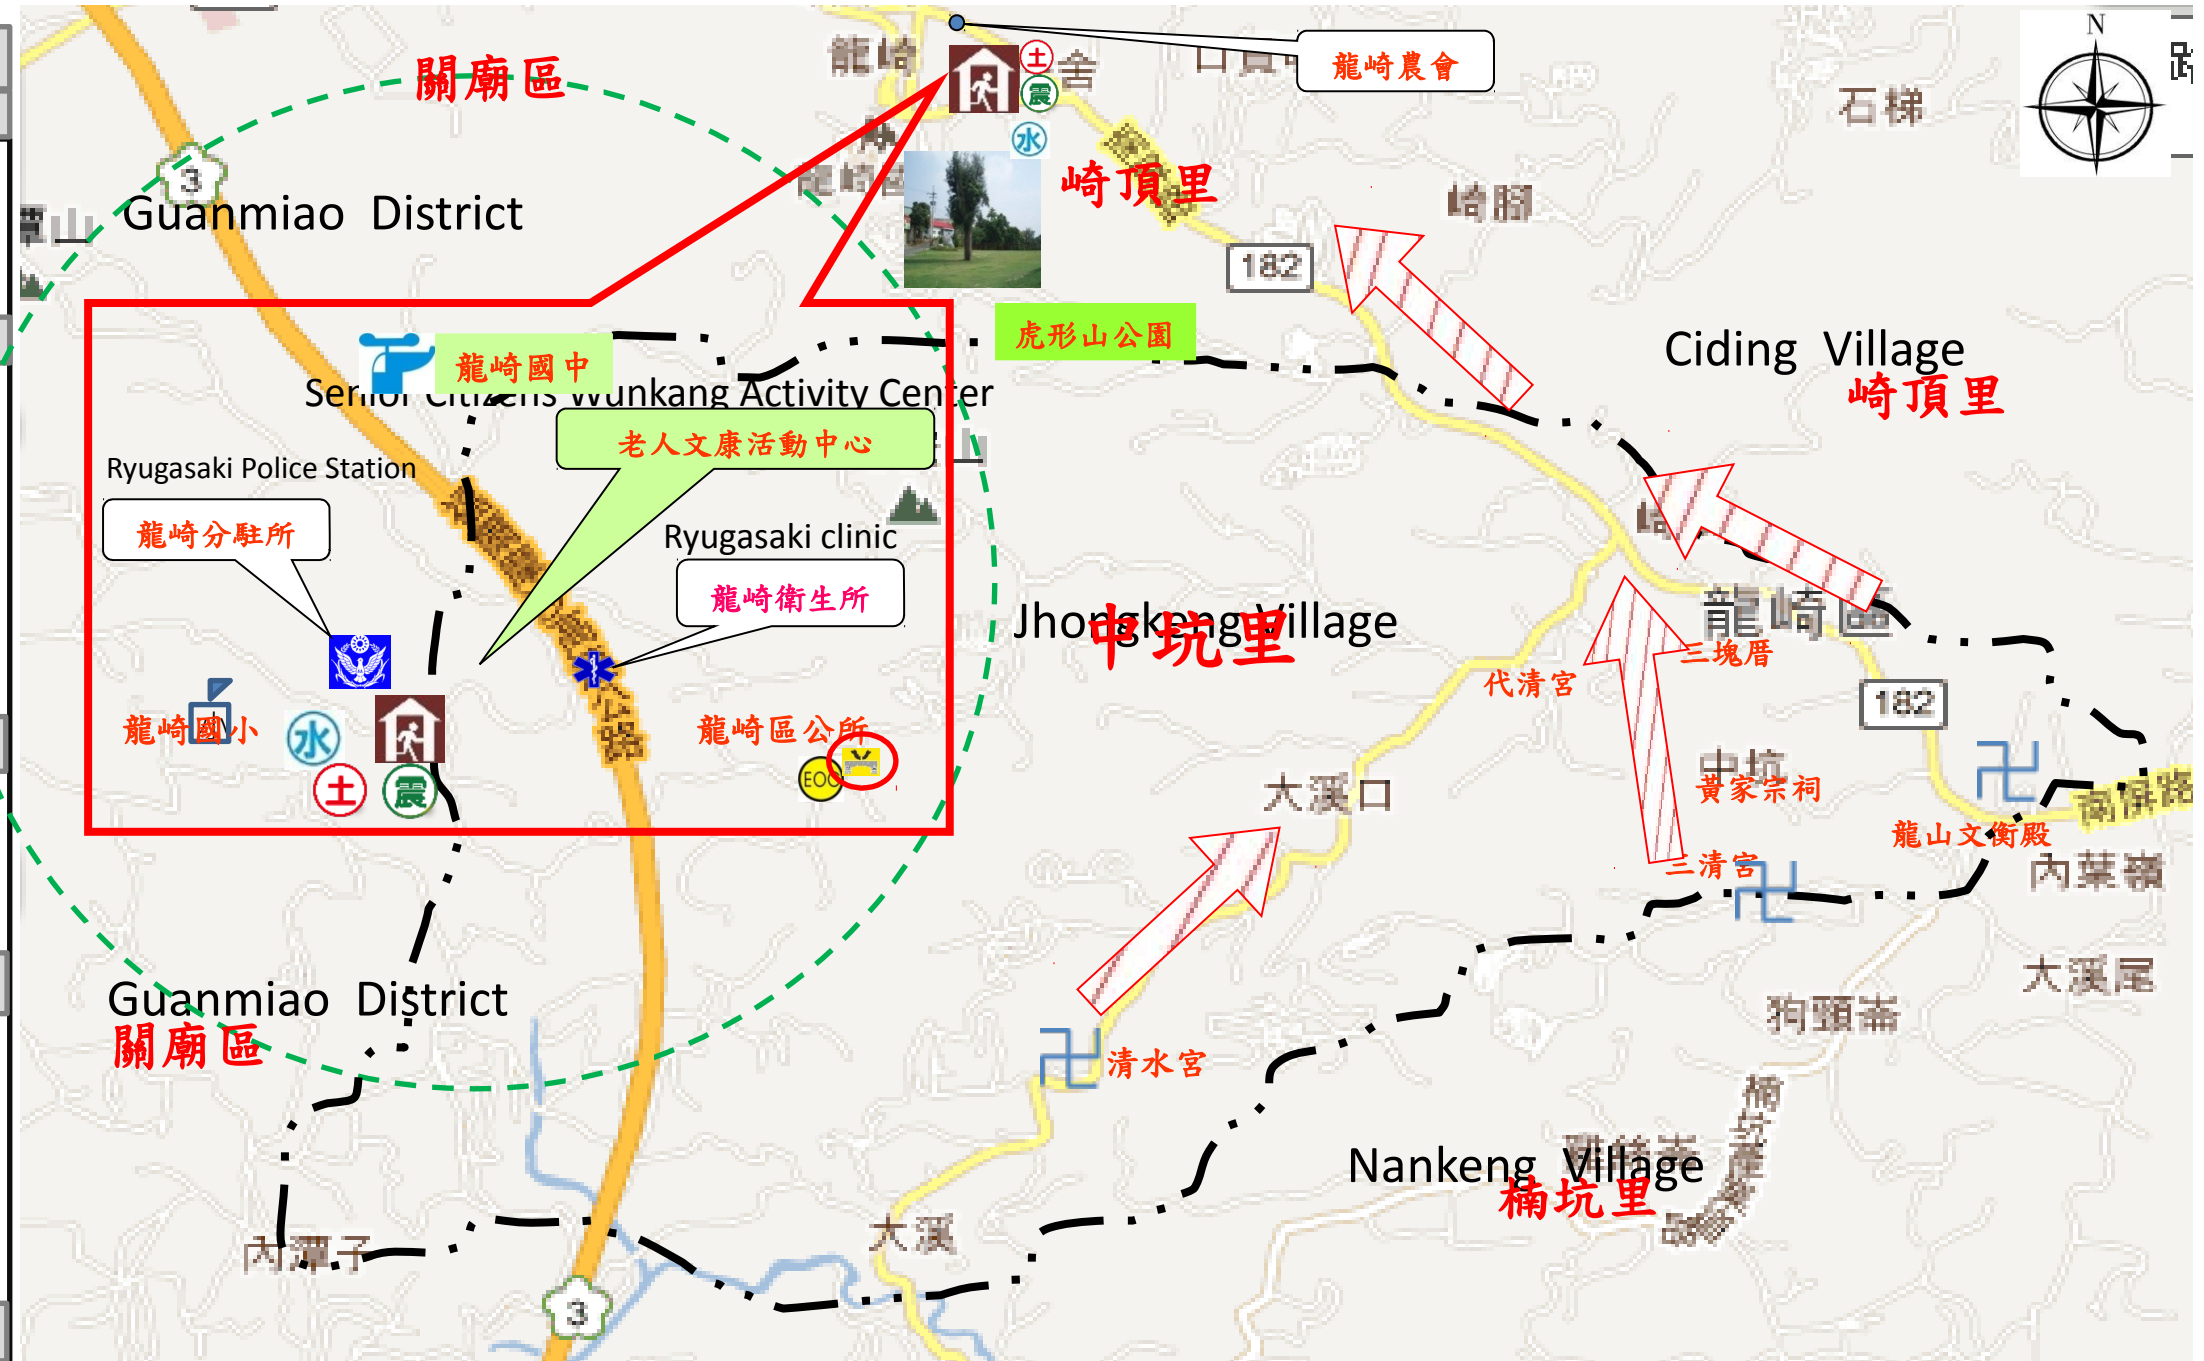

臺南市龍崎區中坑里防災地圖 Disaster Prevention Map of Zhongkeng Village, Longqi District, Tainan City

Contact Information

Administrative bitmap

Disaster Notification Unit

Tainan City Disaster Response Center
Minzhi Line: 06-6569119
Yonghua Line: 06-2989119

Longqi District Disaster Response Center
TEL:06-5941049
Fire Department report phone: 119
Police department report phone: 110
People service hotline: 1999

Emergency Contact

Long Lane Mao-full
Tel(公):06-3554294
Tel(宅):06-3554294
Mobile telephone:0912764853

Disaster information website

- National Fire Agency <http://www.nfa.gov.tw>
- Tainan City Government Fire Department <http://119.tainan.gov.tw/>
- Tainan City Government Longqi District Office <http://Longqi.tainan.gov.tw>
- Tainan City Government's Disaster Response Network Notices <http://disaster.tainan.gov.tw>

Evacuation principle

Floods: vertical refuge or shelter in place; lowlands went refuge asylum premises; Earthquake: Go to an open space or park refuge
Mudslide: Red Alert when the value of the yellow tie up evacuation

Refuge accommodation premises

1. Senior Citizens Wunkang Activity Center
Add :No.201, Xinshizi Ciding Village
Tel : 06-5940327

臺南市政府 110 年 9 月 30 日更新

道路 (Road)	標示 (Sign)		設施 (Facilities)			
省道 Provincial Highway	疏散避難方向 Evacuation Route	備有無障礙設施 barrier-free-equipment	地震室內避難收容處所 Earthquake Shelter in Buildings	消防單位 Fire Station	物資儲備點 Supplies ReserveLoca.	通訊設備放置點 Communication Equipment Loca.
鄉道 Vil. road	適用地震災情 Apply to Earthquake	廟宇 Temple	水災避難收容處所 Shelter for Flood	警察單位 Police Station	取水點 draw-off point	車輛及人員轉運集結點 Vehicle and people's transfer post
行政區域界線 Vil. dividing line	適用水災災情 Apply to Flood	國小 Elementary School	海嘯避難收容處所 Shelter for Tsunami	醫療院所 Hospital	直升機起降點 Helicopter Pad	垃圾集結點 Garbage assembly area
	適用海嘯災情 Apply to Tsunami	地標 Landmark	土石流避難收容處所 Shelter for Mudslides	身心障礙福利機構 Disabled Welfare Organization	指揮中心 Emergency Operation Center	沙包放置點位 Sand bag placing location
	適用土石流災情 Apply to Mudslides		複合型避難收容處所 Multi-function Shelter	老人福利機構 Senior Welfare Organization	救援器材放置點 Rescuing Equipment Loca.	地震(戶外)避難收容處所 Earthquake Shelter in Open Space