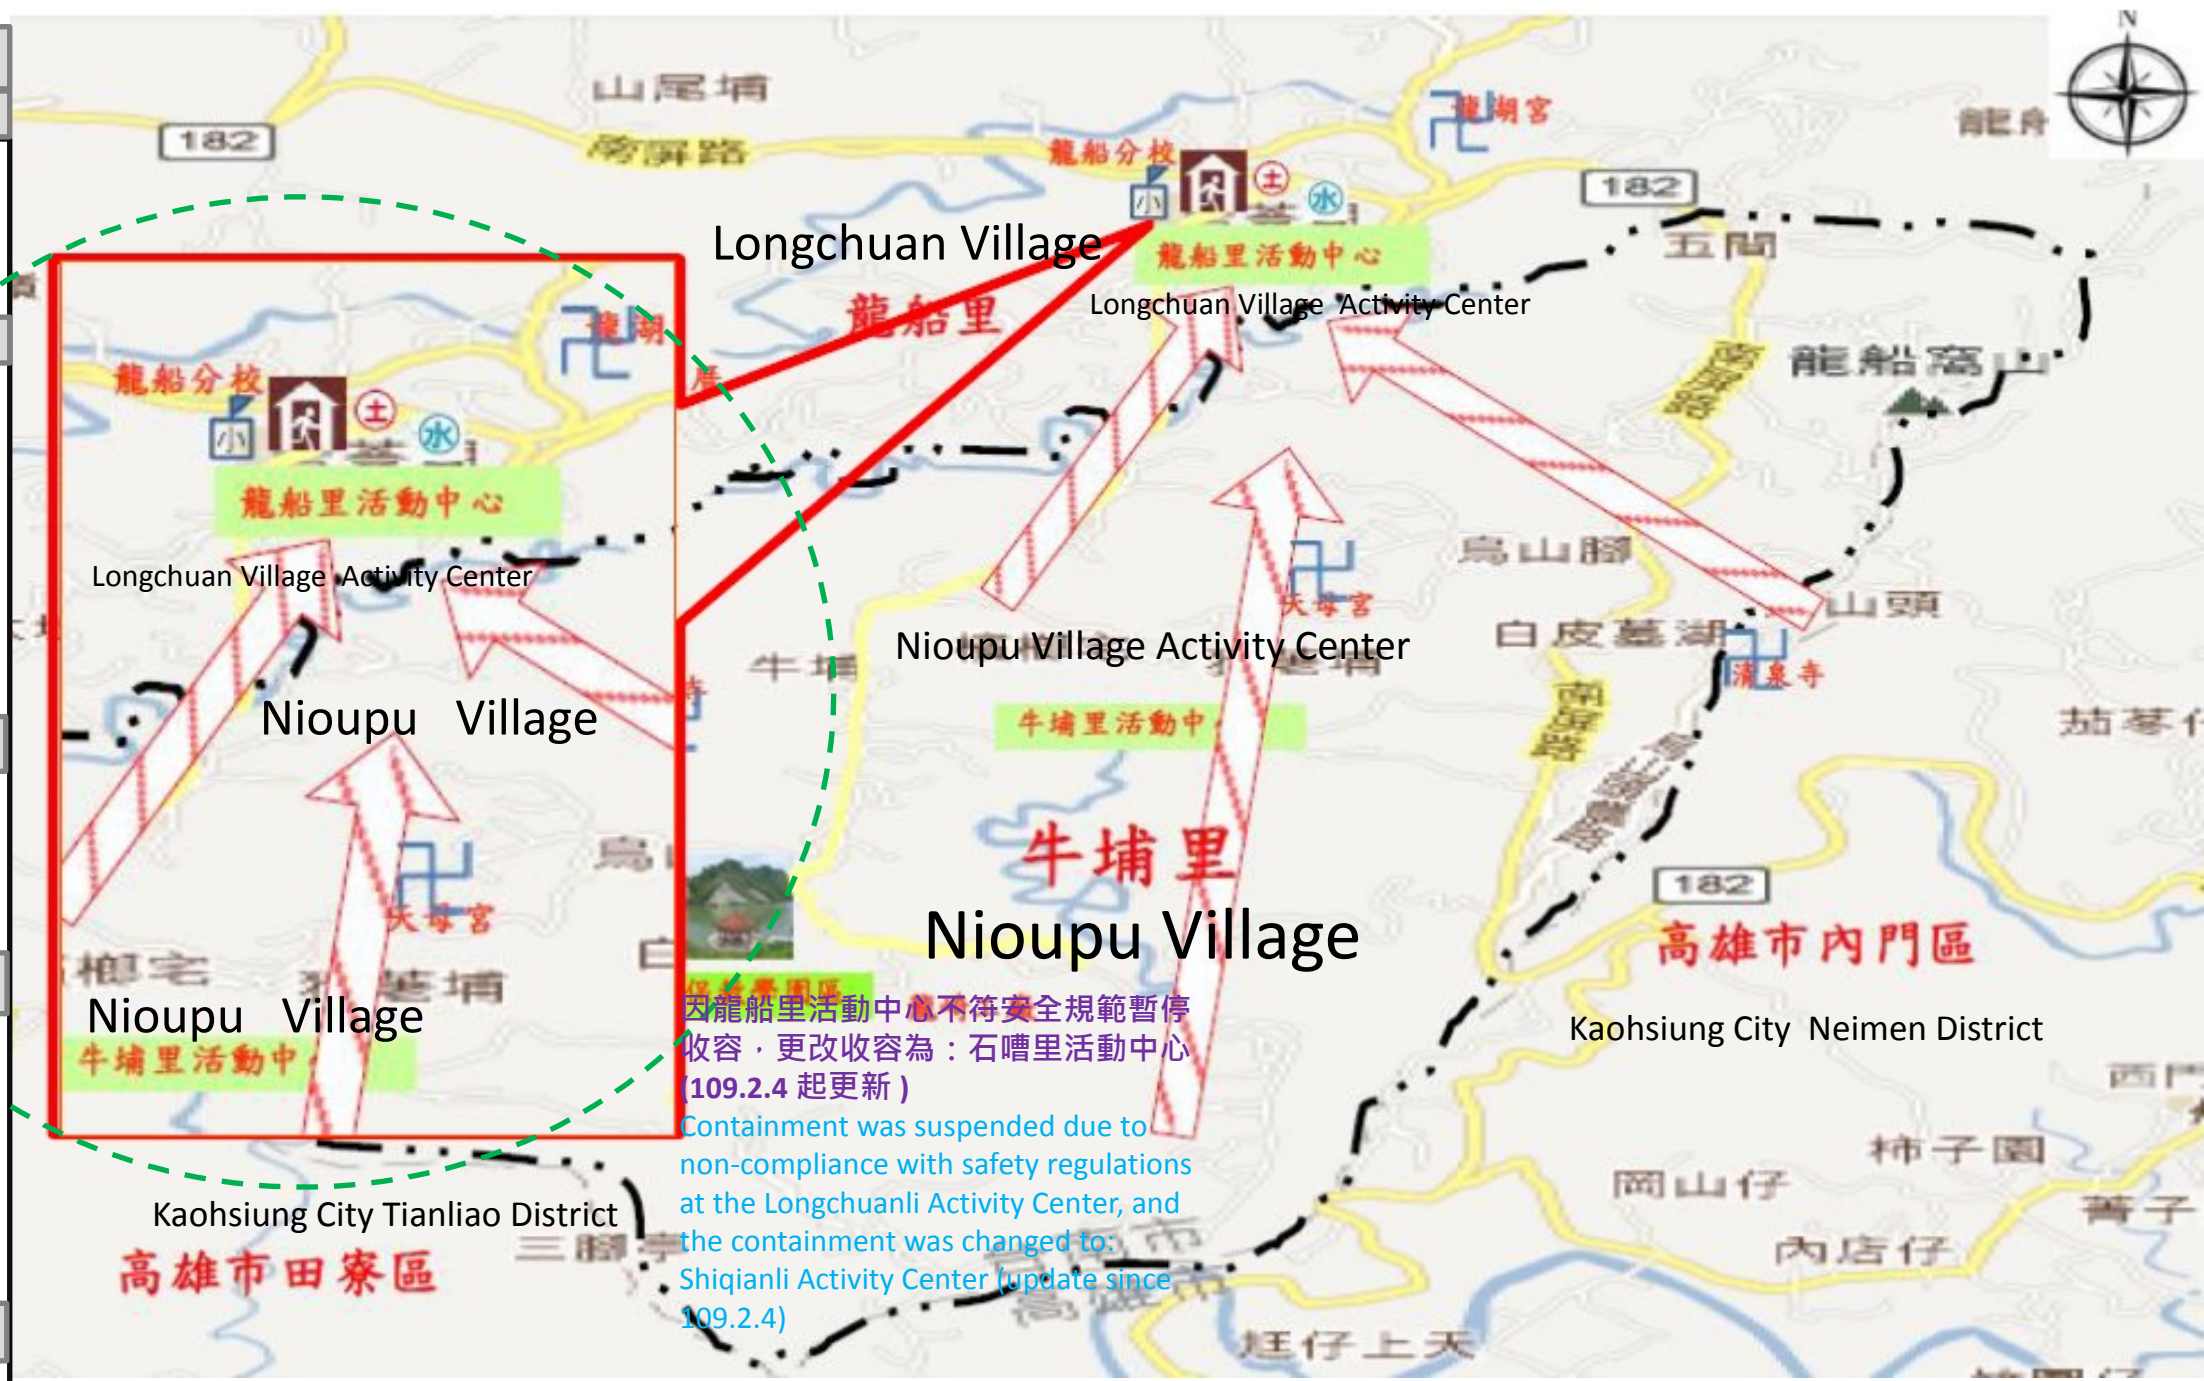

臺南市龍崎區牛埔里防災地圖 Disaster Prevention Map of Nioupu Village, Longqi District, Tainan City

Contact Information

Administrative bitmap

Disaster Notification Unit

Tainan City Disaster Response Center
 Minzhi Line: 06-6569119
 Yonghua Line: 06-2989119

Evacuation principle

Floods: vertical refuge or shelter in place; lowlands went refuge asylum premises; Earthquake: Go to an open space or park refuge
 Mudslide: Red Alert when the value of the yellow tie up evacuation

Refuge accommodation premises

1.Longchuan Village Activity Center

 Add :No.10, Ku Ling Lake
 Longchuan Village
 Tel : 06-5947453

臺南市政府 110 年 9 月 30 日更新

道路 (Road)	標示 (Sign)		設施 (Facilities)			
省道 Provincial Highway	疏散避難方向 Evacuation Route	備有無障礙設施 barrier-free-equipment	地震室內避難收容處所 Earthquake Shelter in Buildings	消防單位 Fire Station	物資儲備點 Supplies Reserve Loca.	通訊設備放置點 Communication Equipment Loca.
鄉道 Vil. road	適用地震災情 Apply to Earthquake	廟宇 Temple	水災避難收容處所 Shelter for Flood	警察單位 Police Station	取水點 draw-off point	車輛及人員轉運集結點 Vehicle and people's transfer post
行政區域界線 Vil. dividing line	適用水災災情 Apply to Flood	國小 Elementary School	海嘯避難收容處所 Shelter for Tsunami	醫療院所 Hospital	直升機起降點 Helicopter Pad	垃圾集結點 Garbage assembly area
里界線 Vil. dividing line	適用海嘯災情 Apply to Tsunami	地標 Landmark	土石流避難收容處所 Shelter for Mudslides	身心障礙福利機構 Disabled Welfare Organization	指揮中心 Emergency Operation Center	沙包放置點位 Sand bag placing location
	適用土石流災情 Apply to Mudslides		複合型避難收容處所 Multi-function Shelter	老人福利機構 Senior Welfare Organization	救援器材放置點 Rescue Equipment Loca.	地震(戶外)避難收容處所 Earthquake Shelter in Open Space