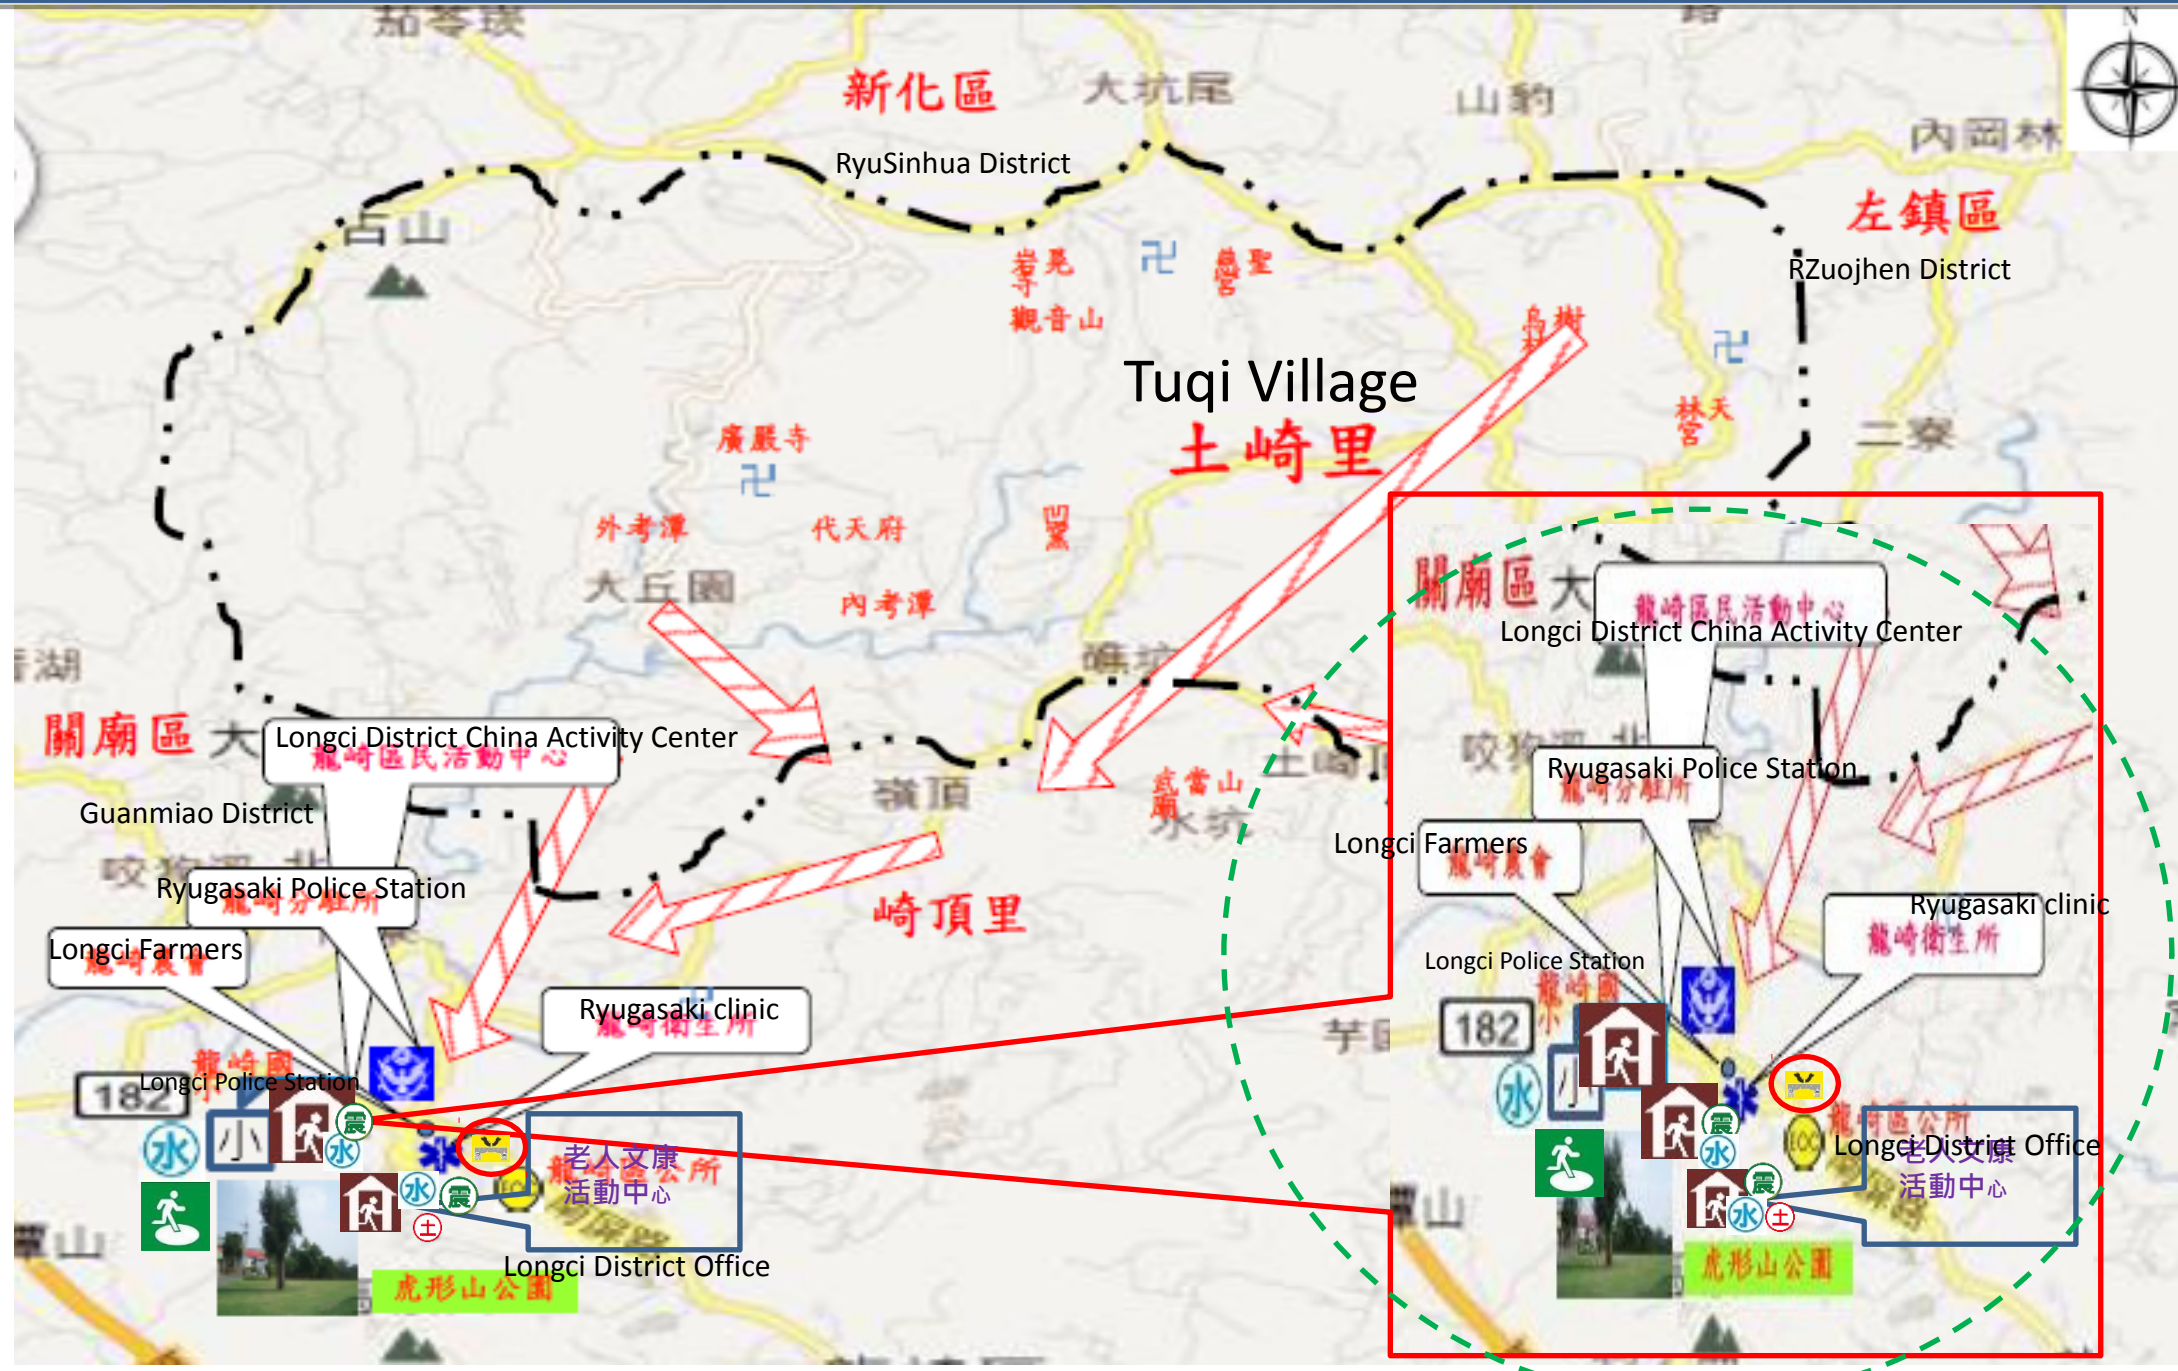

臺南市龍崎區土崎里防災地圖 Disaster Prevention Map of Tuqi Village, Longqi District, Tainan City

Contact Information

Administrative bitmap

Disaster Notification Unit

Tainan City Disaster Response Center
Minzhi Line: 06-6569119
Yonghua Line: 06-2989119

Longqi District Disaster Response Center
TEL:06-5941049

Fire Department report phone: 119
Police department report phone: 110
People service hotline: 1999

Emergency Contact

Long Lane Lin Hongzhong
TEL(公):06-5940303
TEL(宅):06-5940303
Mobile telephone:0936182366

Disaster information website

- National Fire Agency
  <http://www.nfa.gov.tw>
- Tainan City Government Fire Department
  <http://119.tainan.gov.tw/>
- Tainan City Government Longqi District Office
  <http://Longqi.tainan.gov.tw>
- Tainan City Government's Disaster Response Network Notices
  <http://disaster.tainan.gov.tw>

Evacuation principle

Floods: vertical refuge or shelter in place; lowlands went refuge asylum premises; Earthquake: Go to an open space or park refuge
Mudslide: Red Alert when the value of the yellow tie up evacuation

Refuge accommodation premises

1. Longqi Junior High School
Add :No.201, Xinshizi Ciding Village
TEL : (06) 5940327

臺南市政府 110 年 9 月 30 日更新

道路 (Road)	標示 (Sign)		設施 (Facilities)			
省道 Provincial Highway	疏散避難方向 Evacuation Route	備有無障礙設施 barrier-free-equipment	地震室內避難收容處所 Earthquake Shelter in Buildings	消防單位 Fire Station	物資儲備點 Supplies ReserveLoca.	通訊設備放置點 Communication Equipment Loca.
鄉道 Vil. road	適用地震災情 Apply to Earthquake	廟宇 Temple	水災避難收容處所 Shelter for Flood	警察單位 Police Station	取水點 draw-off point	車輛及人員轉運集結點 Vehicle and people's transfer post
行政區域界線	適用水災災情 Apply to Flood	國小 Elementary School	海嘯避難收容處所 Shelter for Tsunami	醫療院所 Hospital	直升機起降點 Helicopter Pad	垃圾集結點 Garbage assembly area
里界線 Vil. dividing line	適用海嘯災情 Apply to Tsunami	地標 Landmark	土石流避難收容處所 Shelter for Mudslides	身心障礙福利機構 Disabled Welfare Organization	指揮中心 Emergency Operation Center	沙包放置點位 Sand bag placing location
	適用土石流災情 Apply to Mudslides		複合型避難收容處所 Multi-function Shelter	老人福利機構 Senior Welfare Organization	救援器材放置點 Rescuing Equipment Loca.	地震(戶外)避難收容處 Earthquake Shelter in Open Space