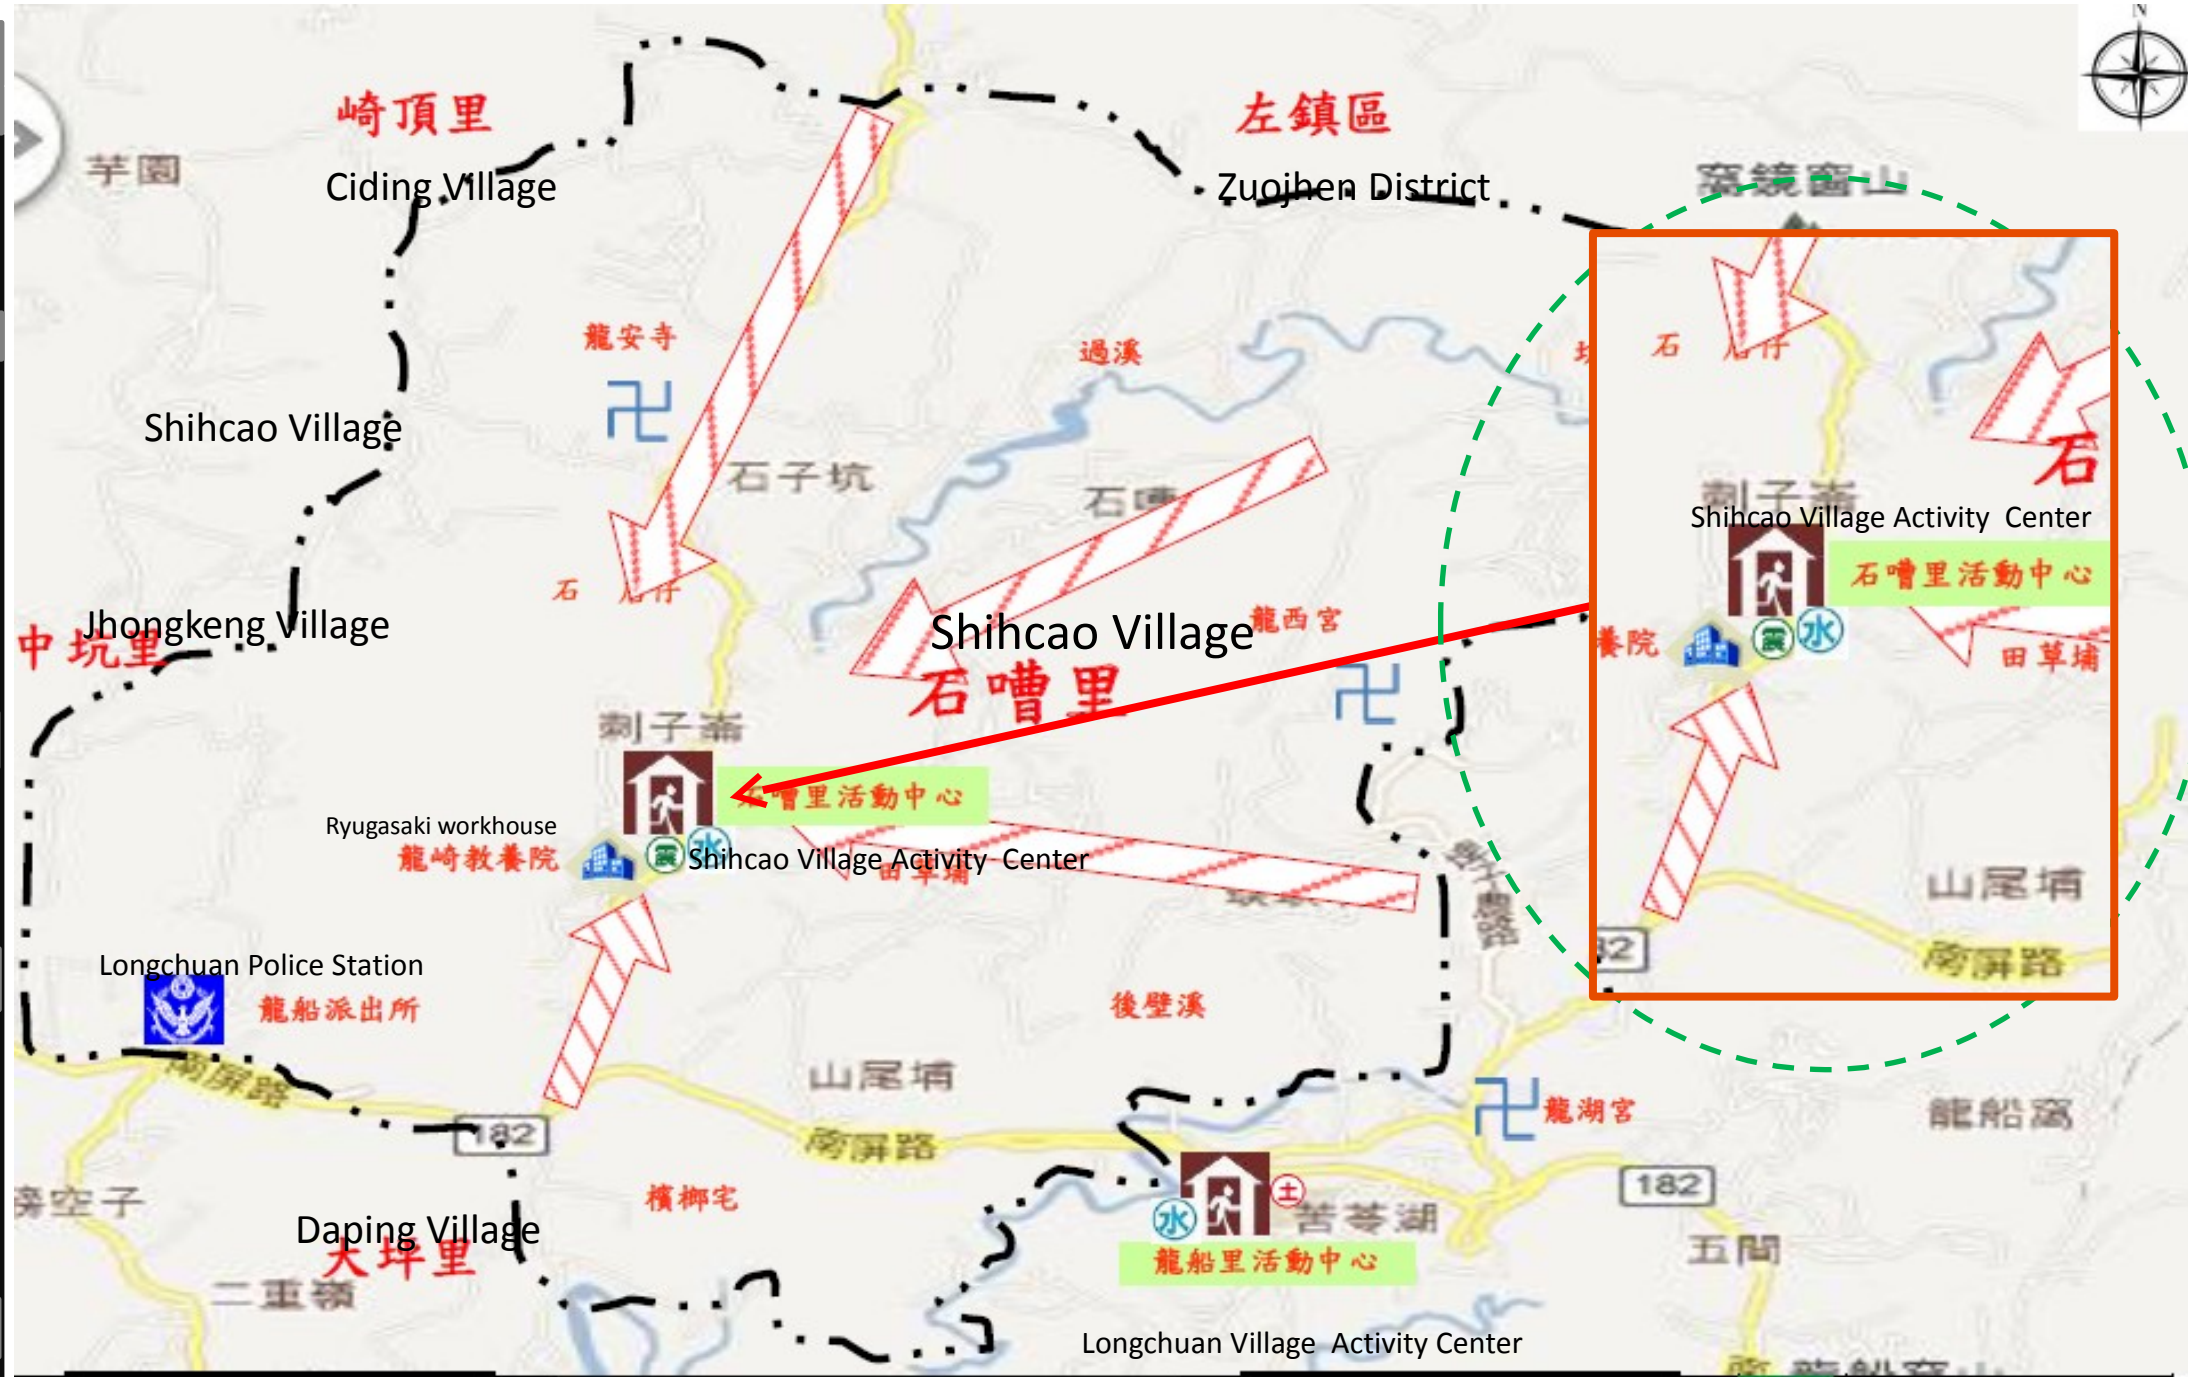

臺南市龍崎區石噶里防災地圖 Disaster Prevention Map of Shihcao Village, Longqi District, Tainan City

Contact Information

Administrative bitmap

Disaster Notification Unit

Tainan City Disaster Response Center

Minzhi Line: 06-6569119
Yonghua Line: 06-2989119

Longqi District Disaster Response Center

TEL:06-5941049
Fire Department report phone: 119
Police department report phone: 110
People service hotline: 1999

Emergency Contact

Long Lane Yu Ruikai
Tel(公):06-5947503
Tel(宅):06-5947503
Mobile telephone:0968095890

Disaster information website

- National Fire Agency <http://www.nfa.gov.tw>
- Tainan City Government Fire Department <http://119.tainan.gov.tw/>
- Tainan City Government Longqi District Office <http://Longqi.tainan.gov.tw>
- Tainan City Government's Disaster Response Network Notices <http://disaster.tainan.gov.tw>

Evacuation principle

Floods: vertical refuge or shelter in place; lowlands went refuge asylum premises; Earthquake: Go to an open space or park refuge
Mudslide: Red Alert when the value of the yellow tie up evacuation

Refuge accommodation premises

1. Shihcao Village Activity Center
   Add :No.13-3, Thorn child Lun Shihcao Village
   Tel : 06-5947207

臺南市政府 110 年 9 月 30 日更新

道路 (Road)	標示 (Sign)		設施 (Facilities)			
省道 Provincial Highway	疏散避難方向 Evacuation Route	備有無障礙設施 barrier-free-equipment	地震室內避難收容處所 Earthquake Shelter in Buildings	消防單位 Fire Station	物資儲備點 Supplies Reserve Loca.	通訊設備放置點 Communication Equipment Loca.
鄉道 Vil. road	適用地震災情 Apply to Earthquake	廟宇 Temple	水災避難收容處所 Shelter for Flood	警察單位 Police Station	取水點 draw-off point	車輛及人員轉運集結點 Vehicle and people's transfer post
行政區域界線 Vil. dividing line	適用水災災情 Apply to Flood	國小 Elementary School	海嘯避難收容處所 Shelter for Tsunami	醫療院所 Hospital	直升機起降點 Helicopter Pad	垃圾集結點 Garbage assembly area
	適用海嘯災情 Apply to Tsunami	地標 Landmark	土石流避難收容處所 Shelter for Mudslides	身心障礙福利機構 Disabled Welfare Organization	指揮中心 Emergency Operation Center	沙包放置點位 Sand bag placing location
	適用土石流災情 Apply to Mudslides		複合型避難收容處所 Multi-function Shelter	老人福利機構 Senior Welfare Organization	救援器材放置點 Rescuing Equipment Loca.	地震(戶外)避難收容處所 Earthquake Shelter in Open Space