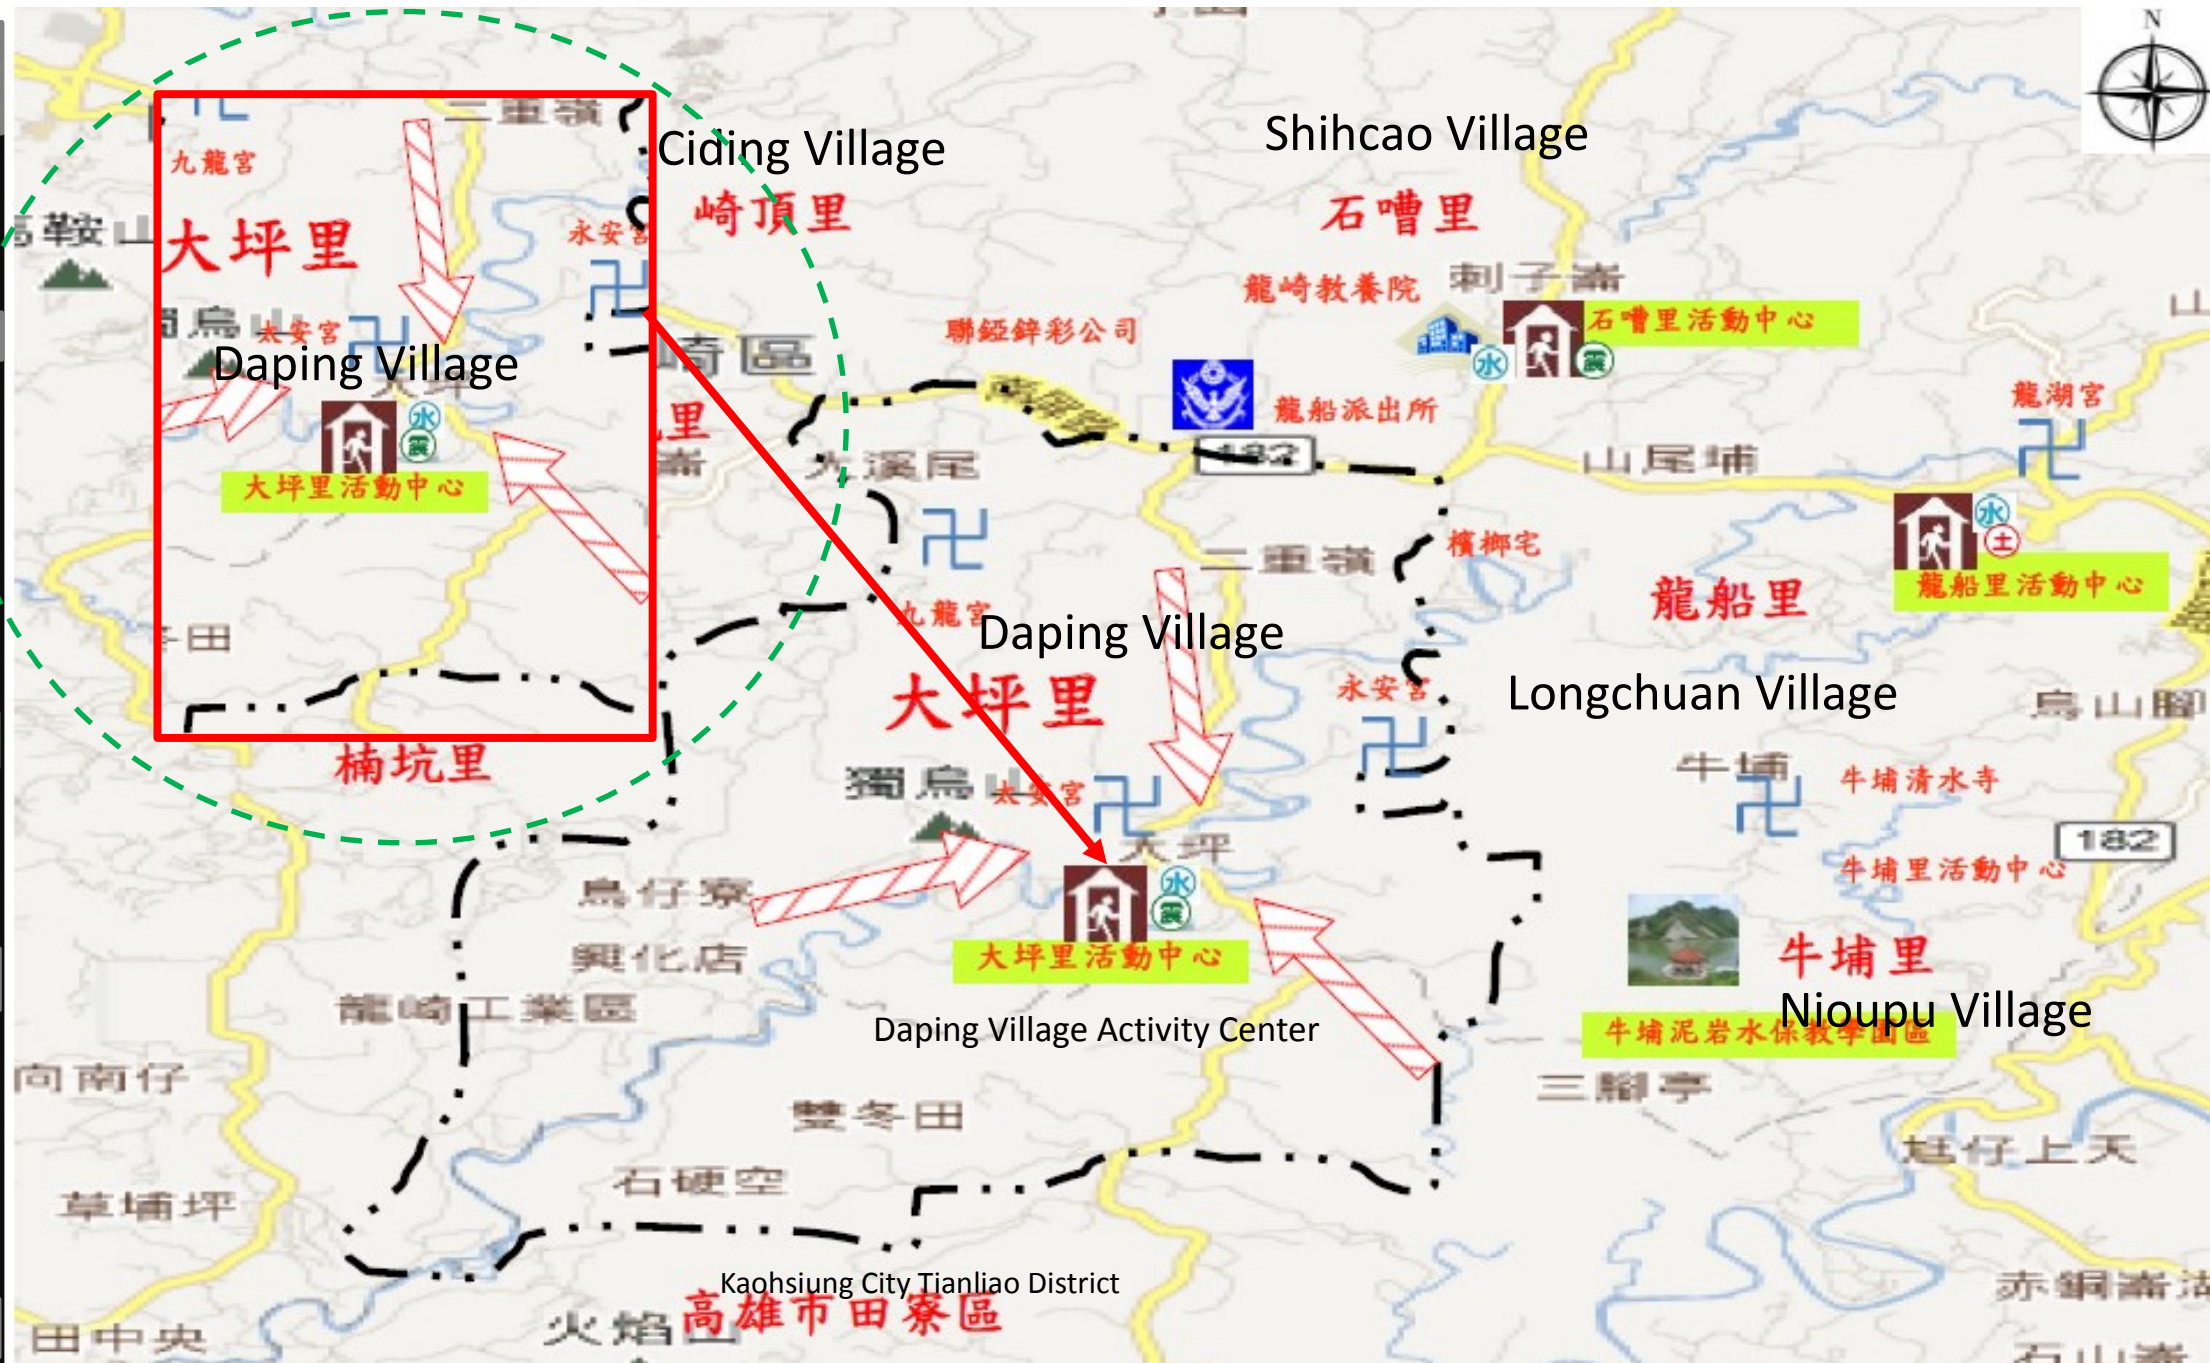

臺南市龍崎區大坪里防災地圖 Disaster Prevention Map of Daping Village, Longqi District, Tainan City

Contact Information

Administrative bitmap

Disaster Notification Unit

Tainan City Disaster Response Center

Minzhi Line: 06-6569119
Yonghua Line: 06-2989119

Longqi District Disaster Response Center

TEL:06-5941049
Fire Department report phone: 119
Police department report phone: 110
People service hotline: 1999

Emergency Contact

Long Lane Yu Wensheng
TEL(公):06-5941576
TEL(宅):06-5941576
Mobile telephone:0919113833

Disaster information website

- National Fire Agency <http://www.nfa.gov.tw>
- Tainan City Government Fire Department <http://119.tainan.gov.tw/>
- Tainan City Government Longqi District Office
- <http://Longqi.tainan.gov.tw>
- Tainan City Government's Disaster Response Network Notices <http://disaster.tainan.gov.tw>

Evacuation principle

Floods: vertical refuge or shelter in place; lowlands went refuge asylum premises; Earthquake: Go to an open space or park refuge
Mudslide: Red Alert when the value of the yellow tie up evacuation

Refuge accommodation premises

1. Daping Village Activity Center
Add :No.37-2, Daping Daping Village
Tel : 06- 5940253

臺南市政府 110 年 9 月 30 日更新

道路 (Road)	標示 (Sign)		設施 (Facilities)				
省道 Provincial Highway	疏散避難方向 Evacuation Route	備有無障礙設施 barrier-free-equipment	地震室內避難收容處所 Earthquake Shelter in Buildings	消防單位 Fire Station	物資儲備點 Supplies Reserve Loca.	通訊設備放置點 Communication Equipment Loca.	
鄉道 Vil. road	適用地震災情 Apply to Earthquake	廟宇 Temple	水災避難收容處所 Shelter for Flood	警察單位 Police Station	取水點 draw-off point	車輛及人員轉運集結點 Vehicle and people's transfer post	
行政區域界線	適用水災災情 Apply to Flood	國小 Elementary School	海嘯避難收容處所 Shelter for Tsunami	醫療院所 Hospital	直升機起降點 Helicopter Pad	垃圾集結點 Garbage assembly area	
里界線 Vil. dividing line	適用海嘯災情 Apply to Tsunami	地標 Landmark	土石流避難收容處所 Shelter for Mudslides	身心障礙福利機構 Disabled Welfare Organization	指揮中心 Emergency Operation Center	沙包放置點位 Sand bag placing location	
	適用土石流災情 Apply to Mudslides		複合型避難收容處所 Multi-function Shelter	老人福利機構 Senior Welfare Organization	救援器材放置點 Rescuing Equipment Loca.	地震 (戶外) 避難收容處所 Earthquake Shelter in Open Space