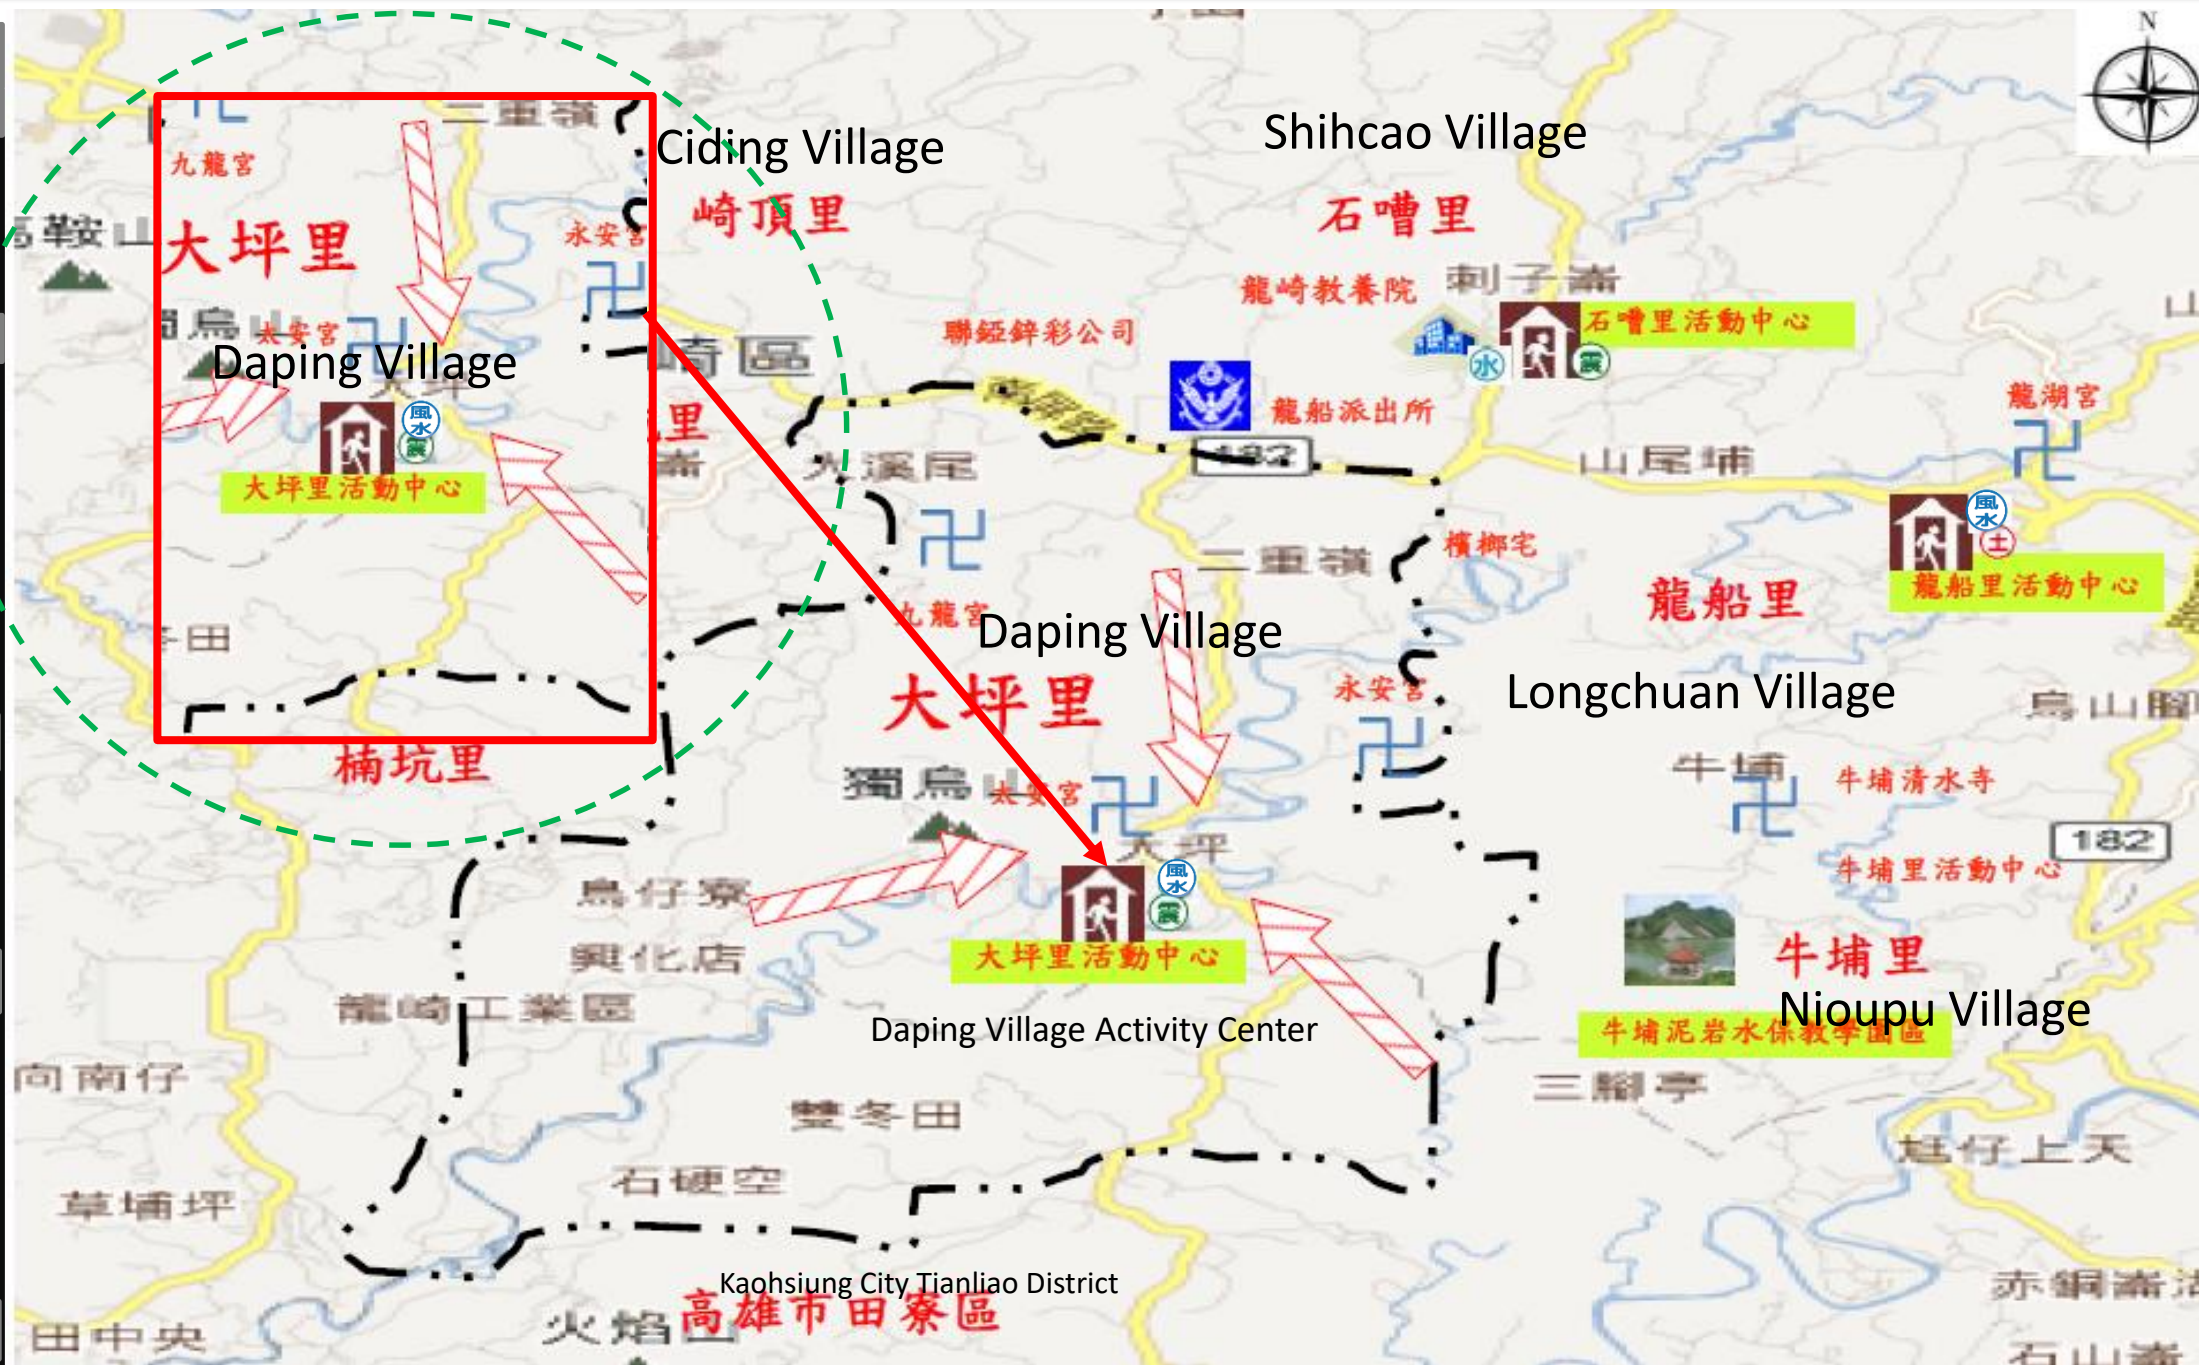

臺南市龍崎區大坪里防災地圖 Disaster Prevention Map of Daping Village, Longqi District, Tainan City

Contact Information

Administrative bitmap

Disaster Notification Unit

Tainan City Disaster Response Center

Minzhi Line: 06-6569119
Yonghua Line: 06-2989119

Evacuation principle

Floods: vertical refuge or shelter in place; lowlands went refuge asylum premises; Earthquake: Go to an open space or park refuge
Mudslide: Red Alert when the value of the yellow tie up evacuation

Refuge accommodation premises

1. Daping Village Activity Center

Add :No.37-2, Daping Daping Village

Tel : 06- 5940253

臺南市政府112年6月1日更新

道路(Road)	標示(Sign)		設施(Facilities)			
省道 Provincial Highway	疏散避難方向 Evacuation Route	備有無障礙設施 Barrier-free-equipment	地震室內避難收容處所 Earthquake Shelter in Buildings	消防單位 Fire Station	物資儲備點 Supplies ReserveLoca.	通訊設備放置點 Communication Equipment Loca.
鄉道 Vil. road	適用地震災情 Apply to Earthquake	廟宇 Temple	風、水災避難收容處所 Typhoon & Shelter for Flood	警察單位 Police Station	取水點 draw-off point	車輛及人員轉運集結點 Vehicle and people's transfer post
行政區域界線 Vil. dividing line	適用水災災情 Apply to Flood	國小 Elementary School	海嘯避難收容處所 Shelter for Tsunami	醫療院所 Hospital	直升機起降點 Helicopter Pad	防空疏散避難設施 air defense evacuation and refuge facilities
里界線 Vil. road	適用海嘯災情 Apply to Tsunami	地標 Landmark	土石流避難收容處所 Shelter for Mudslides	身心障礙福利機構 Disabled Welfare Organization	指揮中心 Emergency Operation Center	沙包放置點 Sand bag placing location
	適用土石流災情 Apply to Mudslides		複合型避難收容處所 Multi-function Shelter	老人福利機構 Senior Welfare Organization	救援器材放置點 Rescuing Equipment Loca.	地震(戶外)避難收容處所 Earthquake Shelter in Open Space