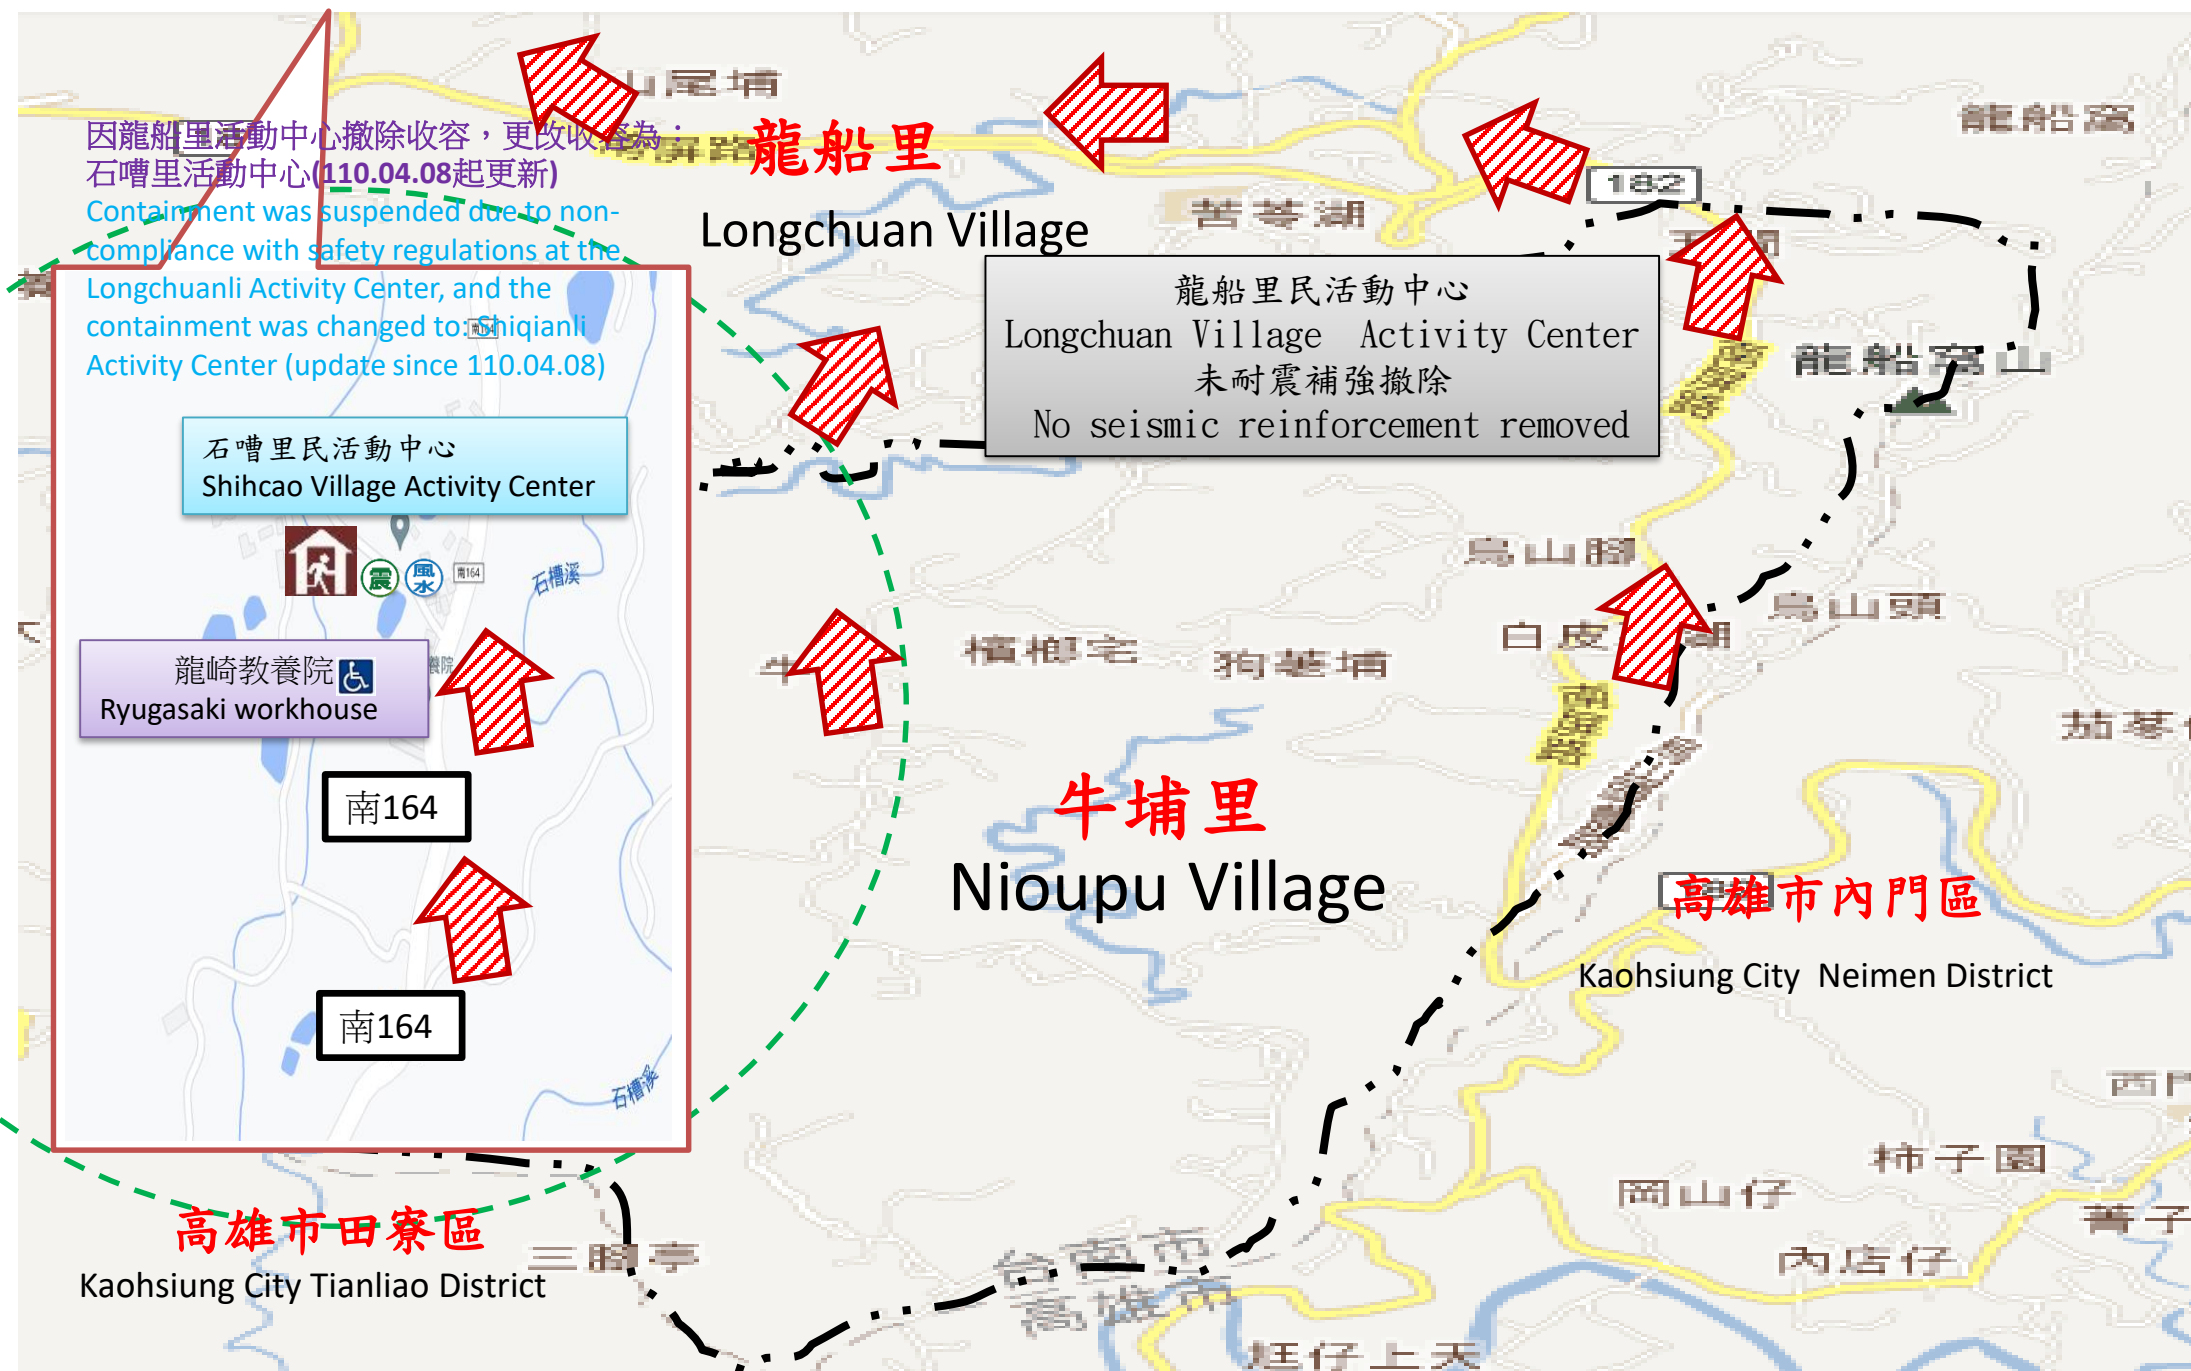

臺南市龍崎區牛埔里防災地圖 Disaster Prevention Map of Nioupu Village, Longqi District, Tainan City

Contact Information

Administrative bitmap

Disaster Notification Unit

Tainan City Disaster Response Center

Minzhi Line: 06-6569119
Yonghua Line: 06-2989119

Longqi District Disaster Response Center

TEL:06-5941049

Fire Department report phone: 119
Police department report phone: 110
People service hotline: 1999

Emergency Contact

Long Lane Chen Zhengyin

Tel(公):06-2300556

Tel(宅):06-2300556

Mobile telephone: 0935059873

Disaster information website

- National Fire Agency <http://www.nfa.gov.tw>
- Tainan City Government Fire Department <http://119.tainan.gov.tw/>
- Tainan City Government Longqi District Office
- <http://Longqi.tainan.gov.tw>
- Tainan City Government's Disaster Response Network Notices <http://disaster.tainan.gov.tw>

Evacuation principle

Floods: vertical refuge or shelter in place; lowlands went refuge asylum premises; Earthquake: Go to an open space or park refuge
Mudslide: Red Alert when the value of the yellow tie up evacuation

Refuge accommodation premises

1. Shihcao Village Activity Center
Add :No.13-3, Thorn child Lun
Shihcao Village
Tel : 06-5947207

臺南市政府112年6月1日更新

道路(Road)	標示(Sign)		設施(Facilities)			
省道 Provincial Highway	疏散避難方向 Evacuation Route	備有無障礙設施 barrier-free-equipment	地震室內避難收容處所 Earthquake Shelter in Buildings	消防單位 Fire Station	物資儲備點 Supplies Reserve Loca.	通訊設備放置點 Communication Equipment Loca.
鄉道 Vil. road	適用地震災情 Apply to Earthquake	廟宇 Temple	風、水災避難收容處所 Typhoon & Shelter for Flood	警察單位 Police Station	取水點 draw-off point	車輛及人員轉運集結點 Vehicle and people's transfer post
行政區域界線 Vil. dividing line	適用水災災情 Apply to Flood	國小 Elementary School	海嘯避難收容處所 Shelter for Tsunami	醫療院所 Hospital	直升機起降點 Helicopter Pad	防空疏散避難設施 air defense evacuation and refuge facilities
里界線 Vil. road	適用海嘯災情 Apply to Tsunami	地標 Landmark	土石流避難收容處所 Shelter for Mudslides	身心障礙福利機構 Disabled Welfare Organization	指揮中心 Emergency Operation Center	沙包放置點 Sand bag placing location
	適用土石流災情 Apply to Mudslides		複合型避難收容處所 Multi-function Shelter	老人福利機構 Senior Welfare Organization	救援器材放置點 Rescuing Equipment Loca.	地震(戶外)避難收容處所 Earthquake Shelter in Open Space