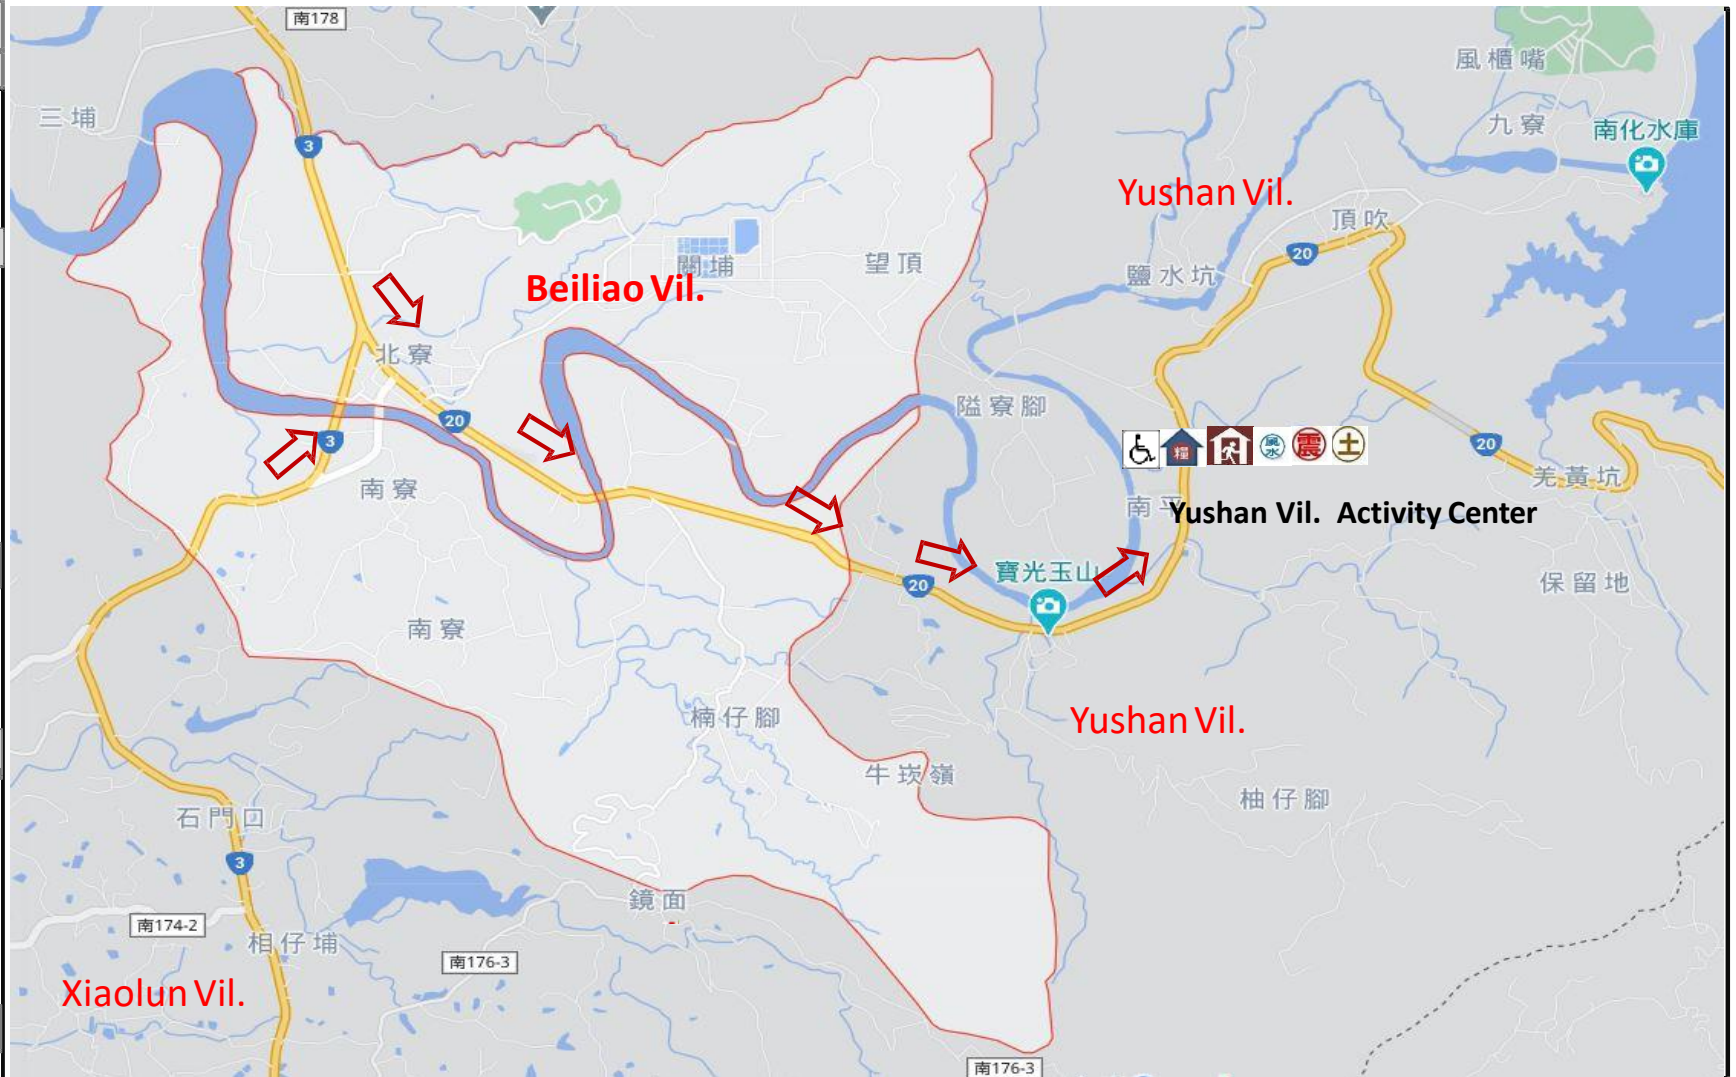

Disaster Prevention Map of Beiliao Vil., Nanhua Dist., Tainan City

Information Table
Administrative Map

Disaster Notification Unit
<ul style="list-style-type: none"> Tainan City Disaster Response Center Minjihh Tel:06-6569119 Yonghua Tel:06-2989119 NanhuaDist. Disaster Response Center Tel:06-5771513 Fire Bureau Tel:119 Police Bureau Tel:110 Public service hotline:1999
Emergency Contact Person
Head of Vil. Lee Kun-tung Tel(office):06-5772042 Tel(home):06-5772042 Mobile:0920913805
Disaster information website
<ul style="list-style-type: none"> Interior Fire Department http://www.nfa.gov.tw Tainan City Fire Department http://119.tainan.gov.tw/ Tainan City Government Nanhua District Office http://www.tainan.gov.tw/Nanhua/ Tainan City Government notices Disaster Response Network http://disaster.tainan.gov.tw
Evacuation principle
Floods: shelter in place or vertical evacuation; go refuge in low-lying areas of premises Earthquake: Go to an open space or park shelter
Refuge premises
Yushan Vil. Activity Center  Address : Yushan Vil. No.65 Tel : (06) 5772005 
Nanhua District Office production January, 2026