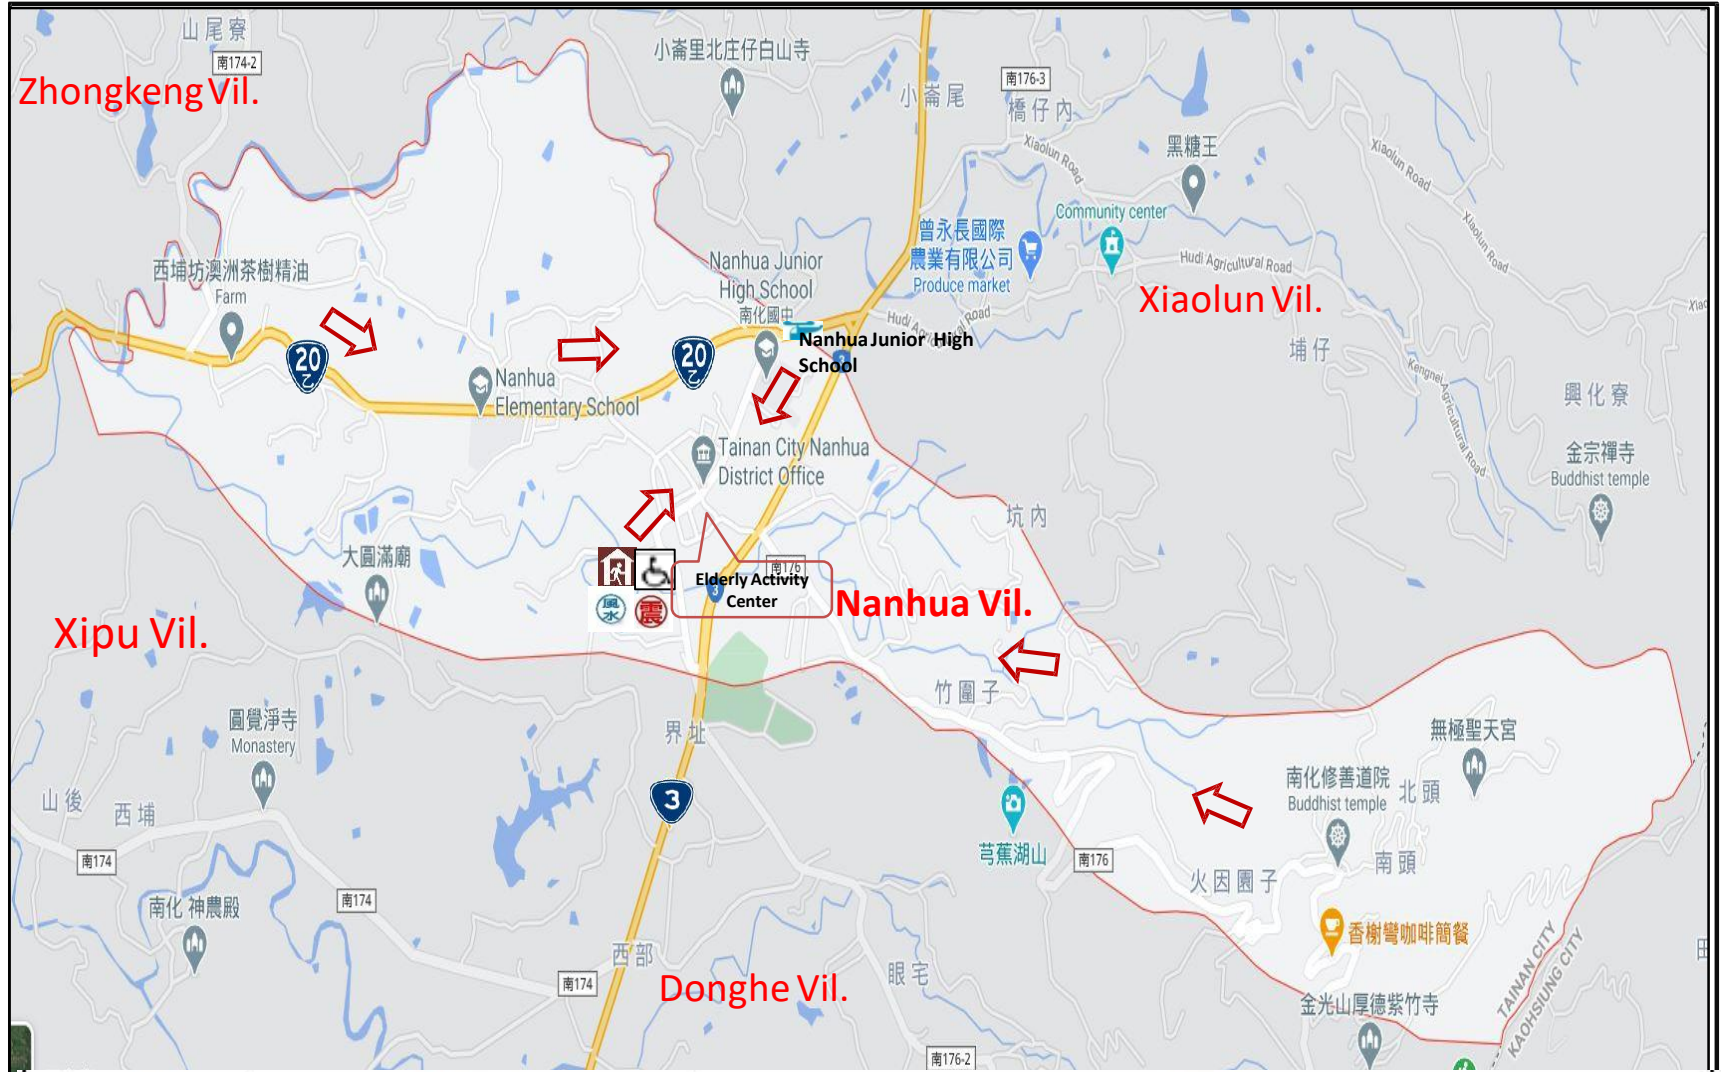

Disaster Prevention Map of Nanhua Vil., Nanhua Dist., Tainan City

Disaster Notification Unit

- Tainan City Disaster Response Center
- Minjih Tel:06-6569119 Yonghua Tel:06-2989119
- NanhuaDist. Disaster Response Center Tel:06-5771513
- Fire Bureau Tel:119 Police Bureau Tel:110 Public service hotline:1999

Emergency Contact Person

Head of Vil. Yu jun hui
Tel(office):06-5771279
Tel(home):06-5771279
Mobile:0929092682

Disaster information website

- Interior Fire Department <http://www.nfa.gov.tw>
- Tainan City Fire Department <http://119.tainan.gov.tw/>
- Tainan City Government Nanhua District Office
- <http://www.tainan.gov.tw/Nanhua/>
- Tainan City Government notices Disaster Response Network
- <http://disaster.tainan.gov.tw>

Evacuation principle

Floods: shelter in place or vertical evacuation; go refuge in low-lying areas of premises
Earthquake: Go to an open space or park shelter

Refuge premises

Nanhua District Office (Elderly Activity Center)
Address : Nanhua Vil. No.172-1
Tel : (06)5771513(06)5775093

Nanhua District Office production
January, 2026

	Road	Marked		Facilities			
Legend	Provincial Highway	Evacuation direction	Accessible	Earthquake refuge premises	Fire units	Material reserve point	Communications equipment placement point
	Provincial Highway	Apply to Earthquake	Temples	Flood refuge premises	Police units	Water points	Vehicles and personnel transport assembly points
	Administrative boundaries	Apply to Flood	Elementary school	Tsunami refuge premises	Hospital	Helicopter landing point	Garbage assembly points
	Vil. boundaries	Apply to Tsunami	Landmark	Landslides refuge premises	Welfare agencies for disabled	Command Center	Sand bag placement point
		Apply to Landslides		Multi function Evacuation Shelter	Elderly welfare agencies	Rescue equipment placement point