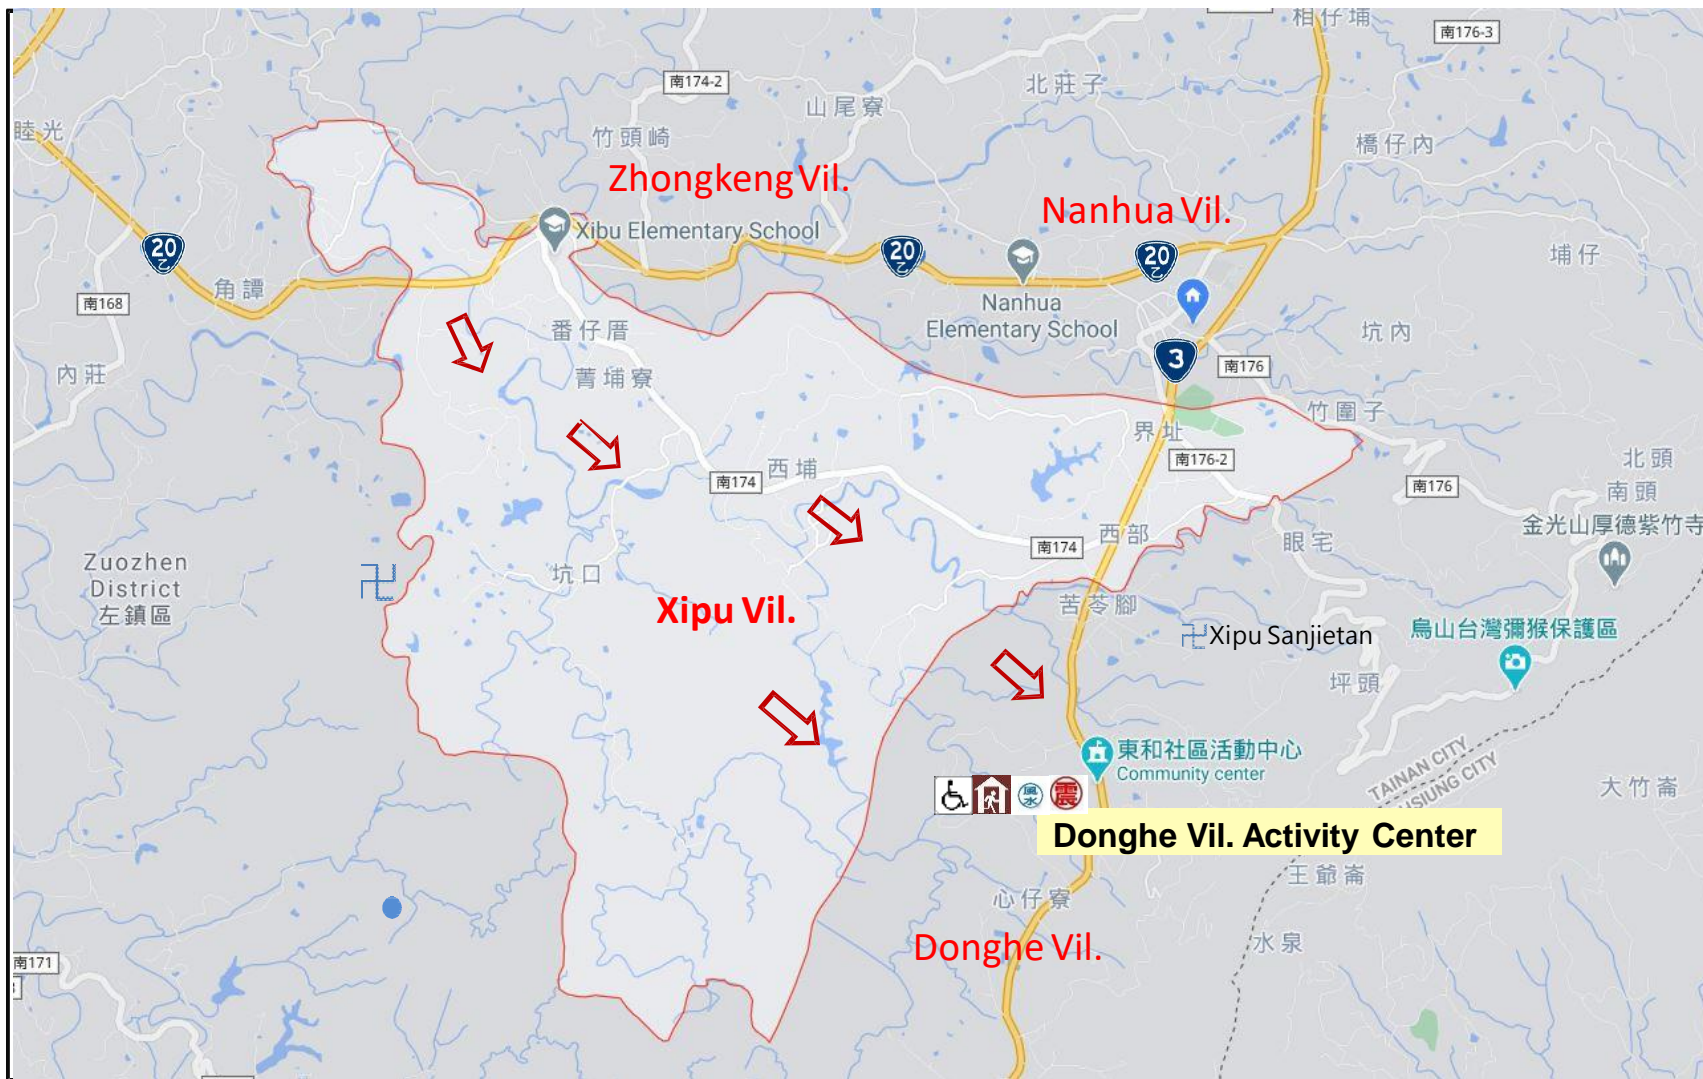

Disaster Prevention Map of Xipu Vil., Nanhua Dist., Tainan City

Information Table

Administrative Map

Disaster Notification Unit

- Tainan City Disaster Response Center
- Minjih Tel:06-6569119 Yonghua Tel:06-2989119
- NanhuaDist. Disaster Response Center Tel:06-5771513
- Fire Bureau Tel:119 Police Bureau Tel:110 Public service hotline:1999

Emergency Contact Person

Head of Vil. Qian bai wan
Tel(office):06-5771690
Tel(home):06-5771690
Mobile:0937365193

Disaster information website

- Interior Fire Department <http://www.nfa.gov.tw>
- Tainan City Fire Department <http://119.tainan.gov.tw/>
- Tainan City Government Nanhua District Office
- <http://www.tainan.gov.tw/Nanhua/>
- Tainan City Government notices Disaster Response Network
- <http://disaster.tainan.gov.tw>

Evacuation principle

Floods: shelter in place or vertical evacuation; go refuge in low-lying areas of premises
Earthquake: Go to an open space or park shelter

Refuge premises

Donghe Vil. Activity Center
Address : Donghe Vil.No.19-1
Tel : (06)5775173

Nanhua District Office production January, 2026

	Road	Marked	Facilities				
Legend	Provincial Highway	Evacuation direction	Accessible	Earthquake refuge premises	Fire units	Material reserve point	Communications equipment placement point
		Apply to Earthquake	Temples	Flood refuge premises	Police units	Water points	Vehicles and personnel transport assembly points
	Administrative boundaries	Apply to Flood	Elementary school	Tsunami refuge premises	Hospital	Helicopter landing point	Garbage assembly points
	Vil. boundaries	Apply to Tsunami	Landmark	Landslides refuge premises	Welfare agencies for disabled	Command Center	Sand bag placement point
		Apply to Landslides		Multi function Evacuation Shelter	Elderly welfare agencies	Rescue equipment placement point