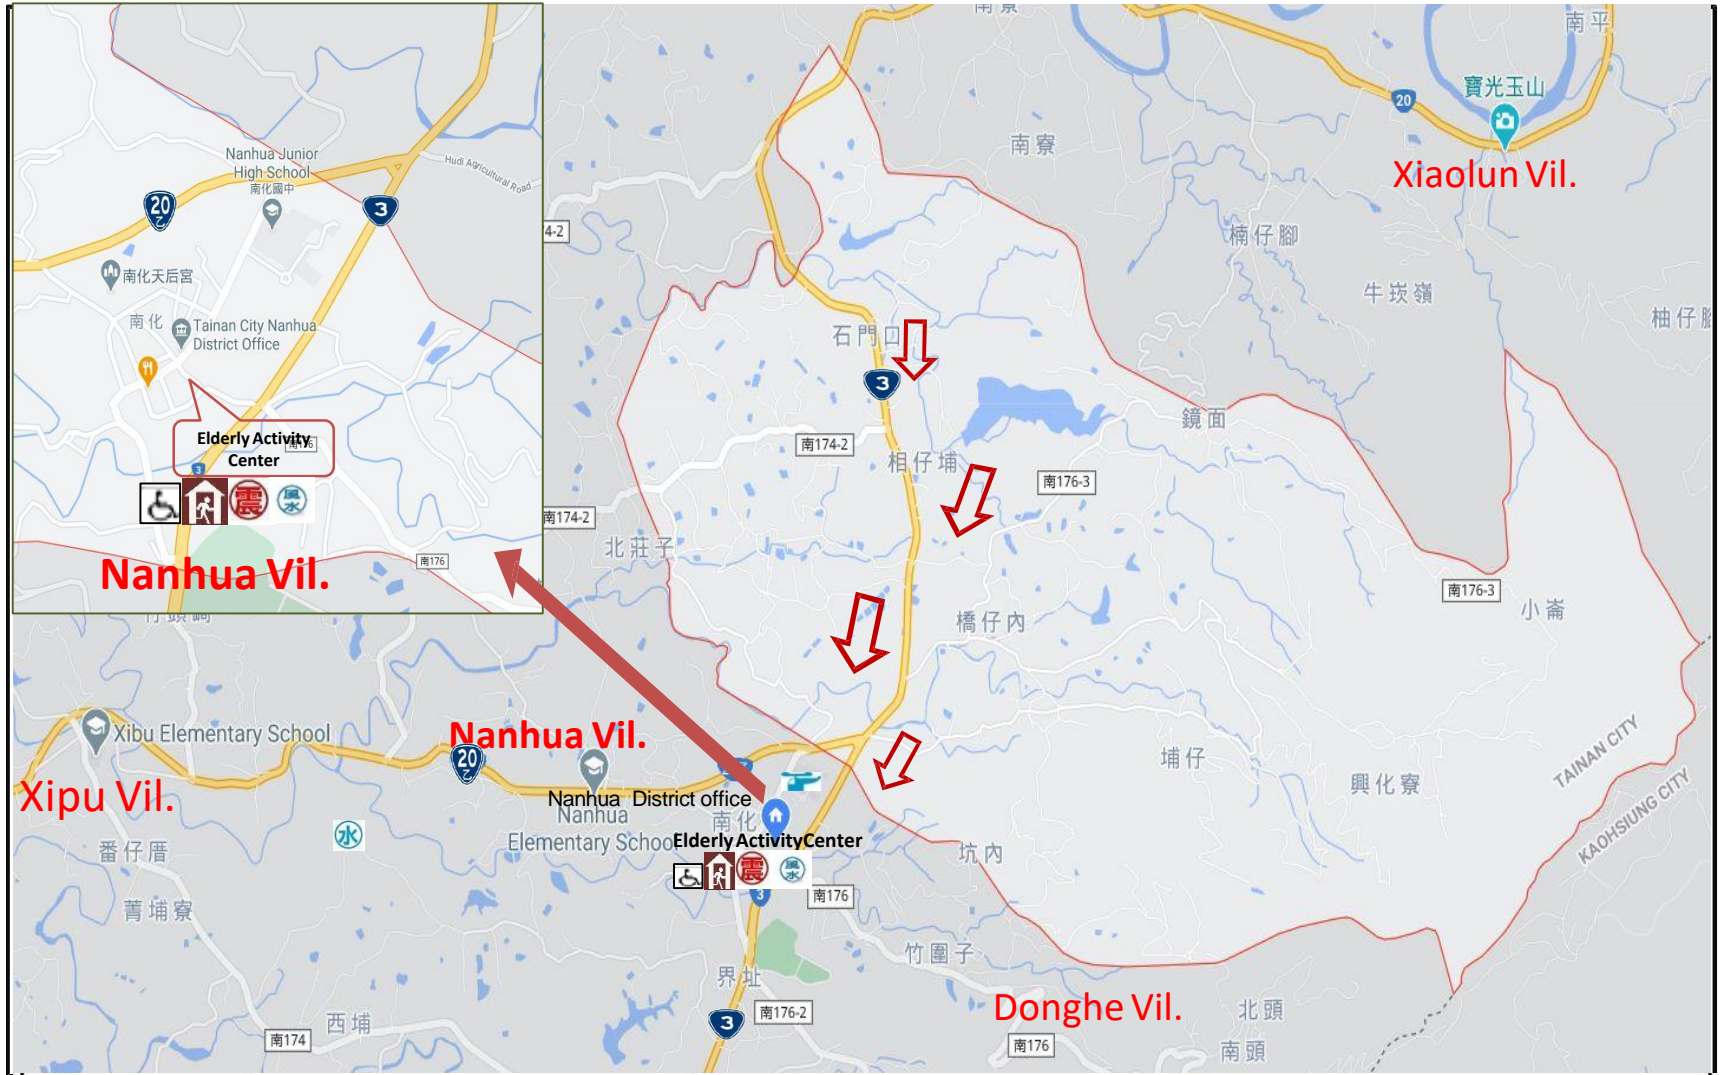

Disaster Prevention Map of Siaolun Vil., Nanhua Dist., Tainan City

Disaster Notification Unit

- Tainan City Disaster Response Center
- Minjih Tel:06-6569119 Yonghua Tel:06-2989119
- NanhuaDist. Disaster Response Center Tel:06-5771513
- Fire Bureau Tel:119 Police Bureau Tel:110 Public service hotline:1999

Emergency Contact Person

Head of Vil. Chang Yu-jen
Tel(office):06-5773679
Tel(home):06-5773679
Mobile:0933354145

Disaster information website

- Interior Fire Department <http://www.nfa.gov.tw>
- Tainan City Fire Department <http://119.tainan.gov.tw/>
- Tainan City Government Nanhua District Office
- <http://www.tainan.gov.tw/Nanhua/>
- Tainan City Government notices Disaster Response Network
- <http://disaster.tainan.gov.twc>

Evacuation principle

Floods: shelter in place or vertical evacuation; go refuge in low-lying areas of premises
Earthquake: Go to an open space or park shelter

Refuge premises

Nanhua District Office (Elderly Activity Center)
Address : Nanhua Vil. No.172-1
Tel : (06)5771513(06)5775093

Nanhua District Office production January, 2026

	Road	Marked	Facilities				
Legend	Provincial Highway	Evacuation direction	Accessible	Earthquake refuge premises	Fire units	Material reserve point	Communications equipment placement point
	Provincial Highway	Apply to Earthquake	Temples	Flood refuge premises	Police units	Water points	Vehicles and personnel transport assembly points
	Administrative boundaries	Apply to Flood	Elementary school	Tsunami refuge premises	Hospital	Helicopter landing point	Garbage assembly points
	Vil. boundaries	Apply to Tsunami	Landmark	Landslides refuge premises	Welfare agencies for disabled	Command Center	Sand bag placement point
		Apply to Landslides		Multi function Evacuation Shelter	Elderly welfare agencies	Rescue equipment placement point