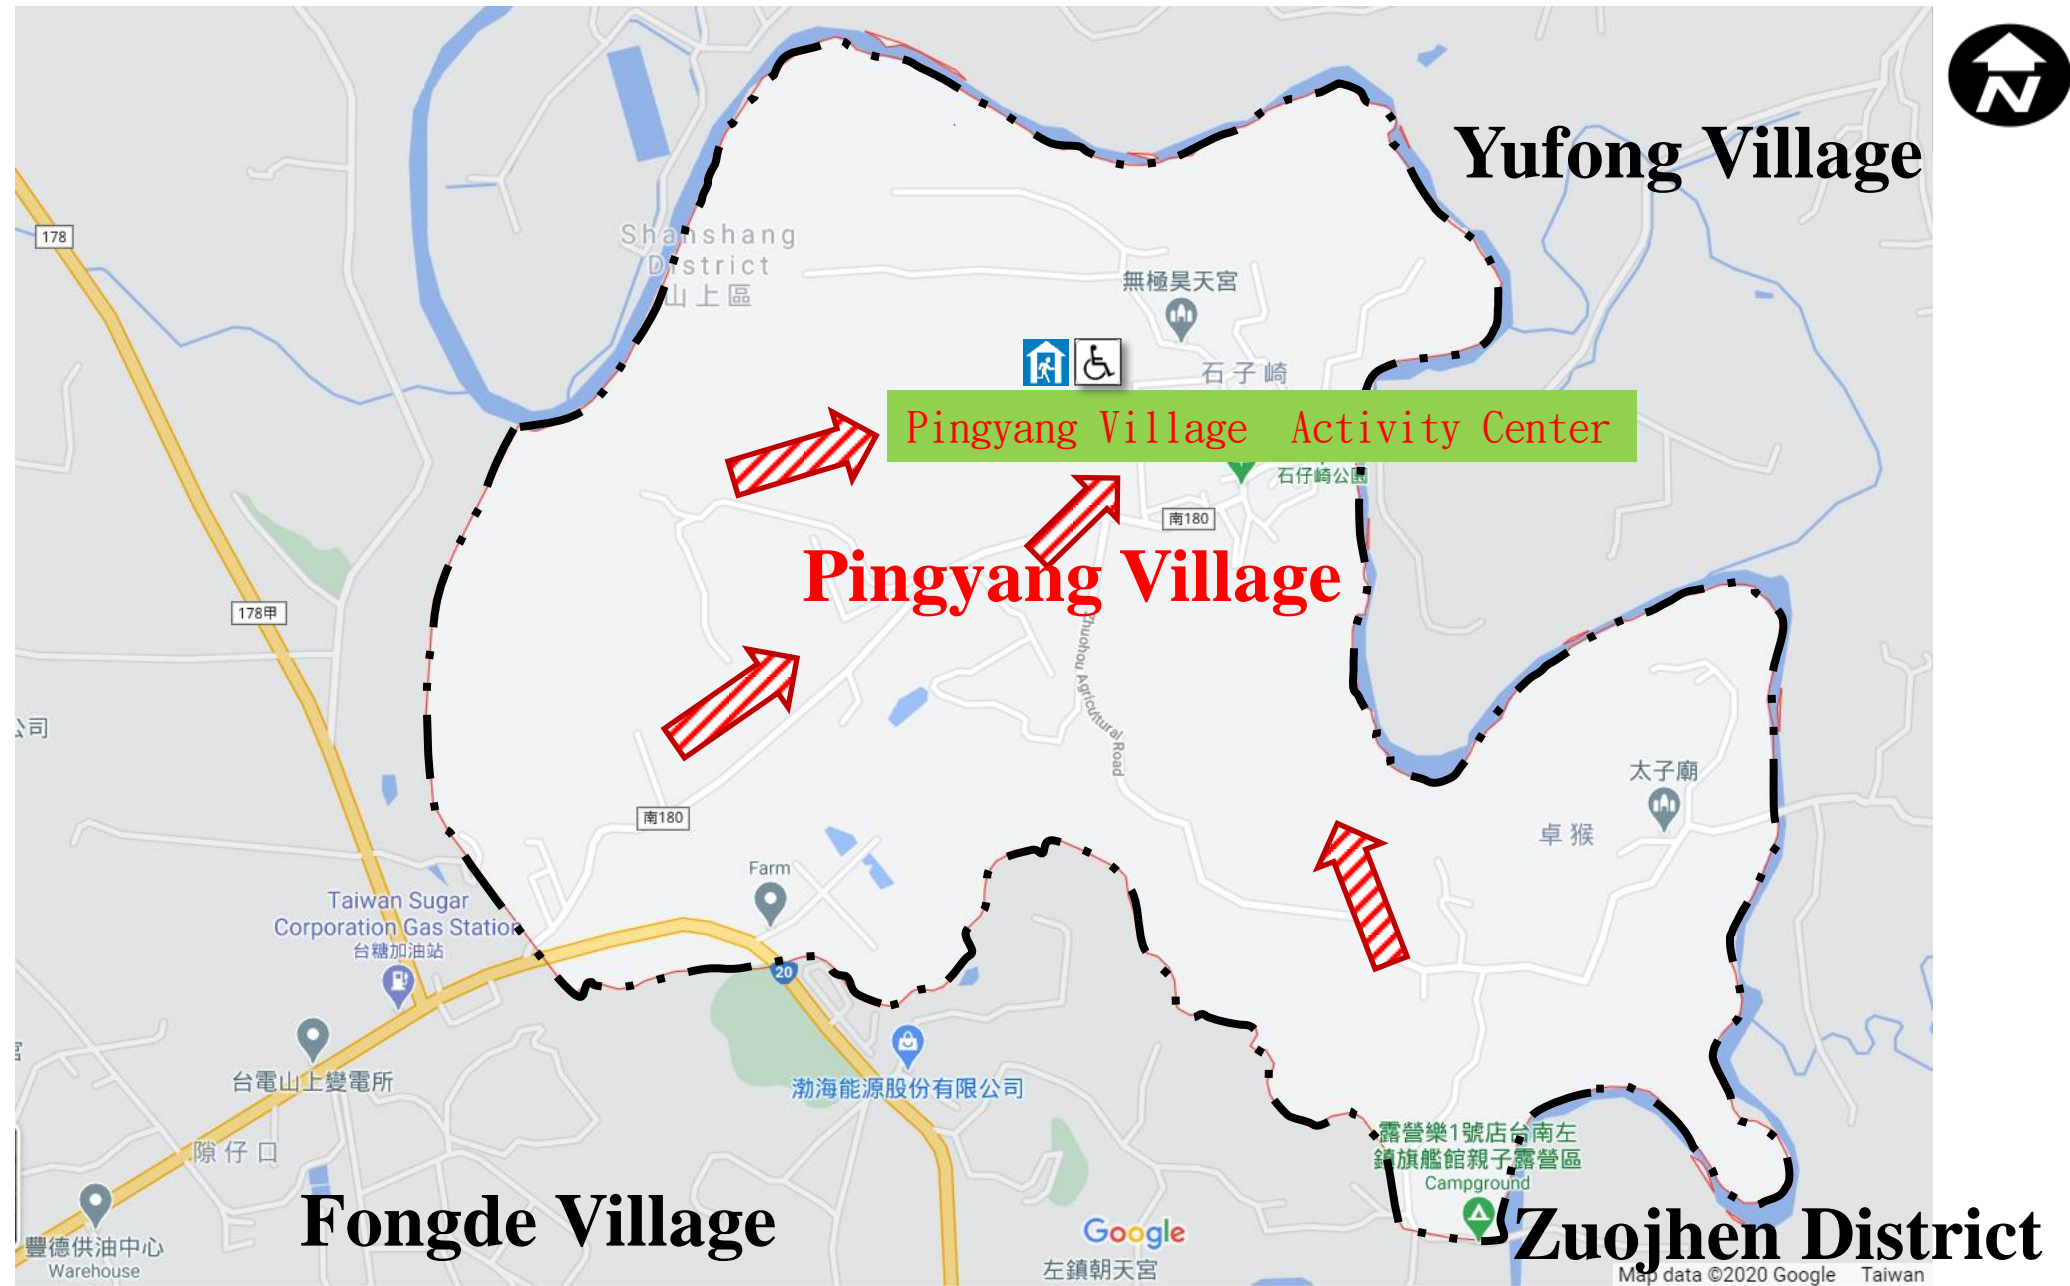

Disaster Evacuation Map of Pingyang Village, Shanshang District, Tainan City

Contact Information

District location

Disaster Notification Units

- Tainan City Emergency Operations Center
  Tel : 06-6569119, 06-2989119
- Shanshang Emergency Operations Center Tel:06-5781801
- Fire Department :119
- Police Station :110
- Residents' Helpline :1999

Emergent Contact Person

Chief of Village : Mr. Tung,Chen-Hsi
TEL (O) : 06-5782726
TEL (H) : 06-5782726
Mobile:0937-364-686

Disaster Control Information Services

- National Fire Agency, the Ministry of the Interior Affairs
  <http://www.nfa.gov.tw>
- Tainan City Government Fire Bureau
  <http://119.tainan.gov.tw/>
- Shanshang District Office
  <http://www.tainan.gov.tw/Shanshang_D/>
- Tainan city government notices Disaster Response
  <http://disaster.tainan.gov.tw>

Evacuation principle

- Floods: shelter in place or vertical evacuation or go to shelter
- Earthquake: go to an open space or shelter

Shelters

1.Pingyang Village Activity Center
Address : No.48, Pingyang Vil.,
Shanshang Dist.,Tainan City
Mobile : 0921592212

Updata February 2021

L e g e n d s	roadway	graphic		faculty			
	Provincial Highway	Evacuation Direction	disabled space	Earthquake Shelter in Buildings	Fire Department	Materials	Communication facilities
	Vil. road	For Earthquake	Temple	Shelter for Flood	Police Station	Water	Inundation Detector Sensor
	District Border	For Flood	Elementary School	Shelter for Tsunami	Hospital	Helicopter Pad	Air Defense Shelter
	Village Border	For Tsunami	Landmark	Shelter for Mudslides	Disability welfare institutions	Emergency Operation Center	Sandbags
	For Mudslides		Multi-function Shelter	Elderly welfare agencies	Rescue equipment	Earthquake Shelter in Open Space