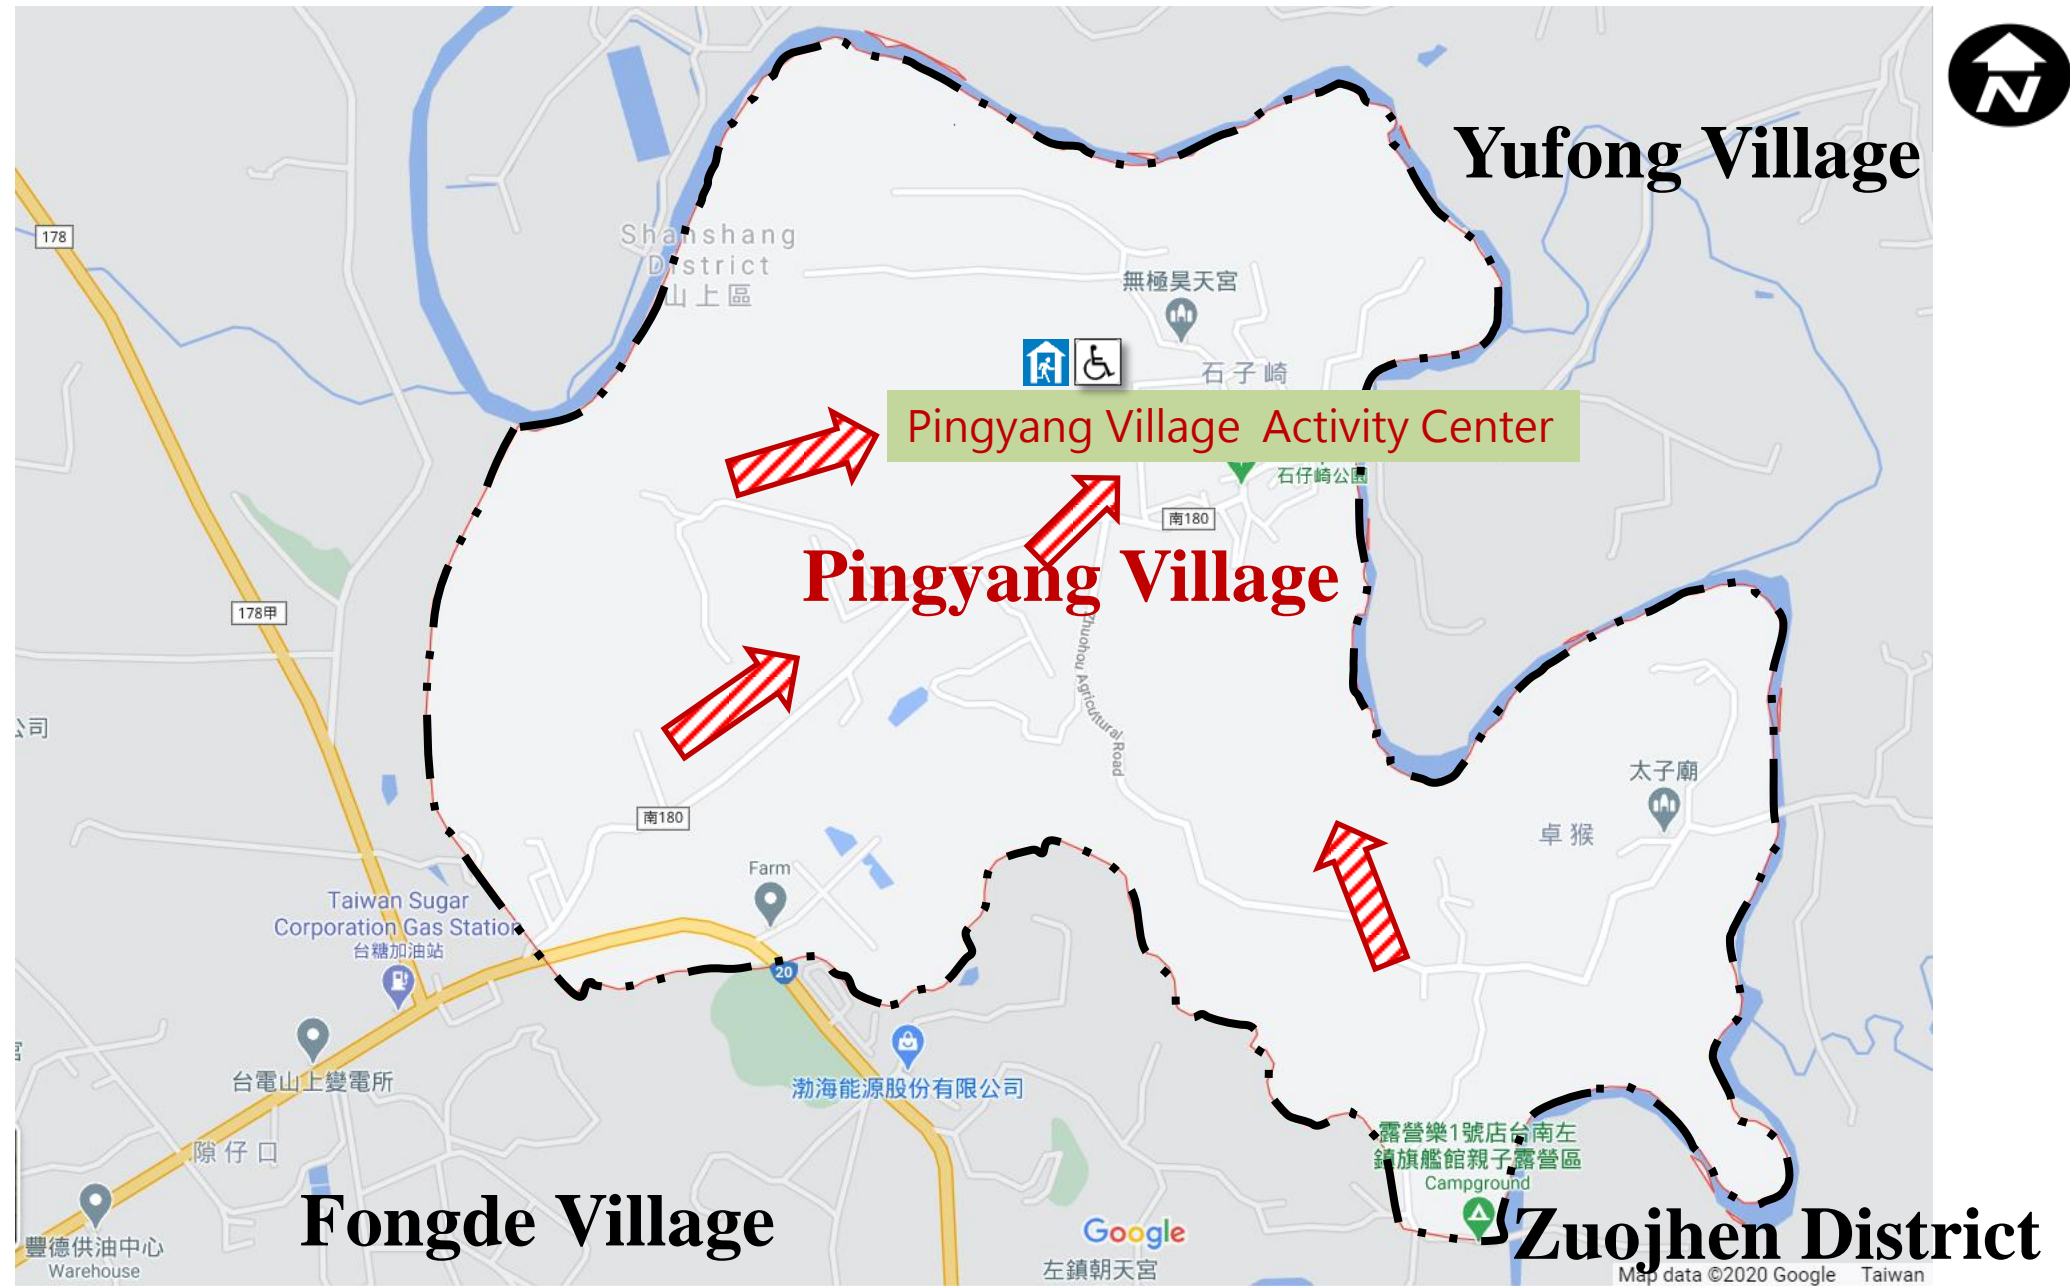

Disaster Evacuation Map of Pingyang Village, Shanshang District, Tainan City

Contact Information

District location

Disaster Notification Units

- Tainan City Emergency Operations Center
  Tel : 06-6569119, 06-2989119
- Shanshang Emergency Operations Center Tel:06-5781801
- Fire Department :119
- Police Station :110
- Residents' Helpline :1999

Emergent Contact Person

Chief of Village : Mr. Tung,Chen-Hsi
TEL (O) : 06-5782726
TEL (H) : 06-5782726
Mobile:0937-364-686

Disaster Control Information Services

- National Fire Agency, the Ministry of the Interior Affairs
  <http://www.nfa.gov.tw>
- Tainan City Government Fire Bureau
  <http://119.tainan.gov.tw/>
- Shanshang District Office
  <http://www.tainan.gov.tw/Shanshang_D/>
- Tainan city government notices Disaster Response
  <http://disaster.tainan.gov.tw>

Evacuation principle

- Floods: shelter in place or vertical evacuation or go to shelter
- Earthquake: go to an open space or shelter

Shelters

1. Pingyang Village Activity Center
Address : No.48, Pingyang Vil., Shanshang Dist., Tainan City
Mobile : 0937364686

Update January 2024

L e g e n d s	roadway	graphic		faculty			
	Provincial Highway	Evacuation Direction	disabled space	Earthquake Shelter in Buildings	Fire Department	Materials	Communication facilities
	Vil. road	For Earthquake	Temple	Shelter for typhoon and Flood	Police Station	Water	Inundation Detector Sensor
	District Border	For typhoon and Flood	Elementary School	Shelter for Tsunami	Hospital	Helicopter Pad	Air Defense Shelter
	Village Border	For Tsunami	Landmark	Shelter for Mudslides	Disability welfare institutions	Emergency Operation Center	Sandbags
	For Mudslides		Multi-function Shelter	Elderly welfare agencies	Rescue equipment	Earthquake Shelter in Open Space