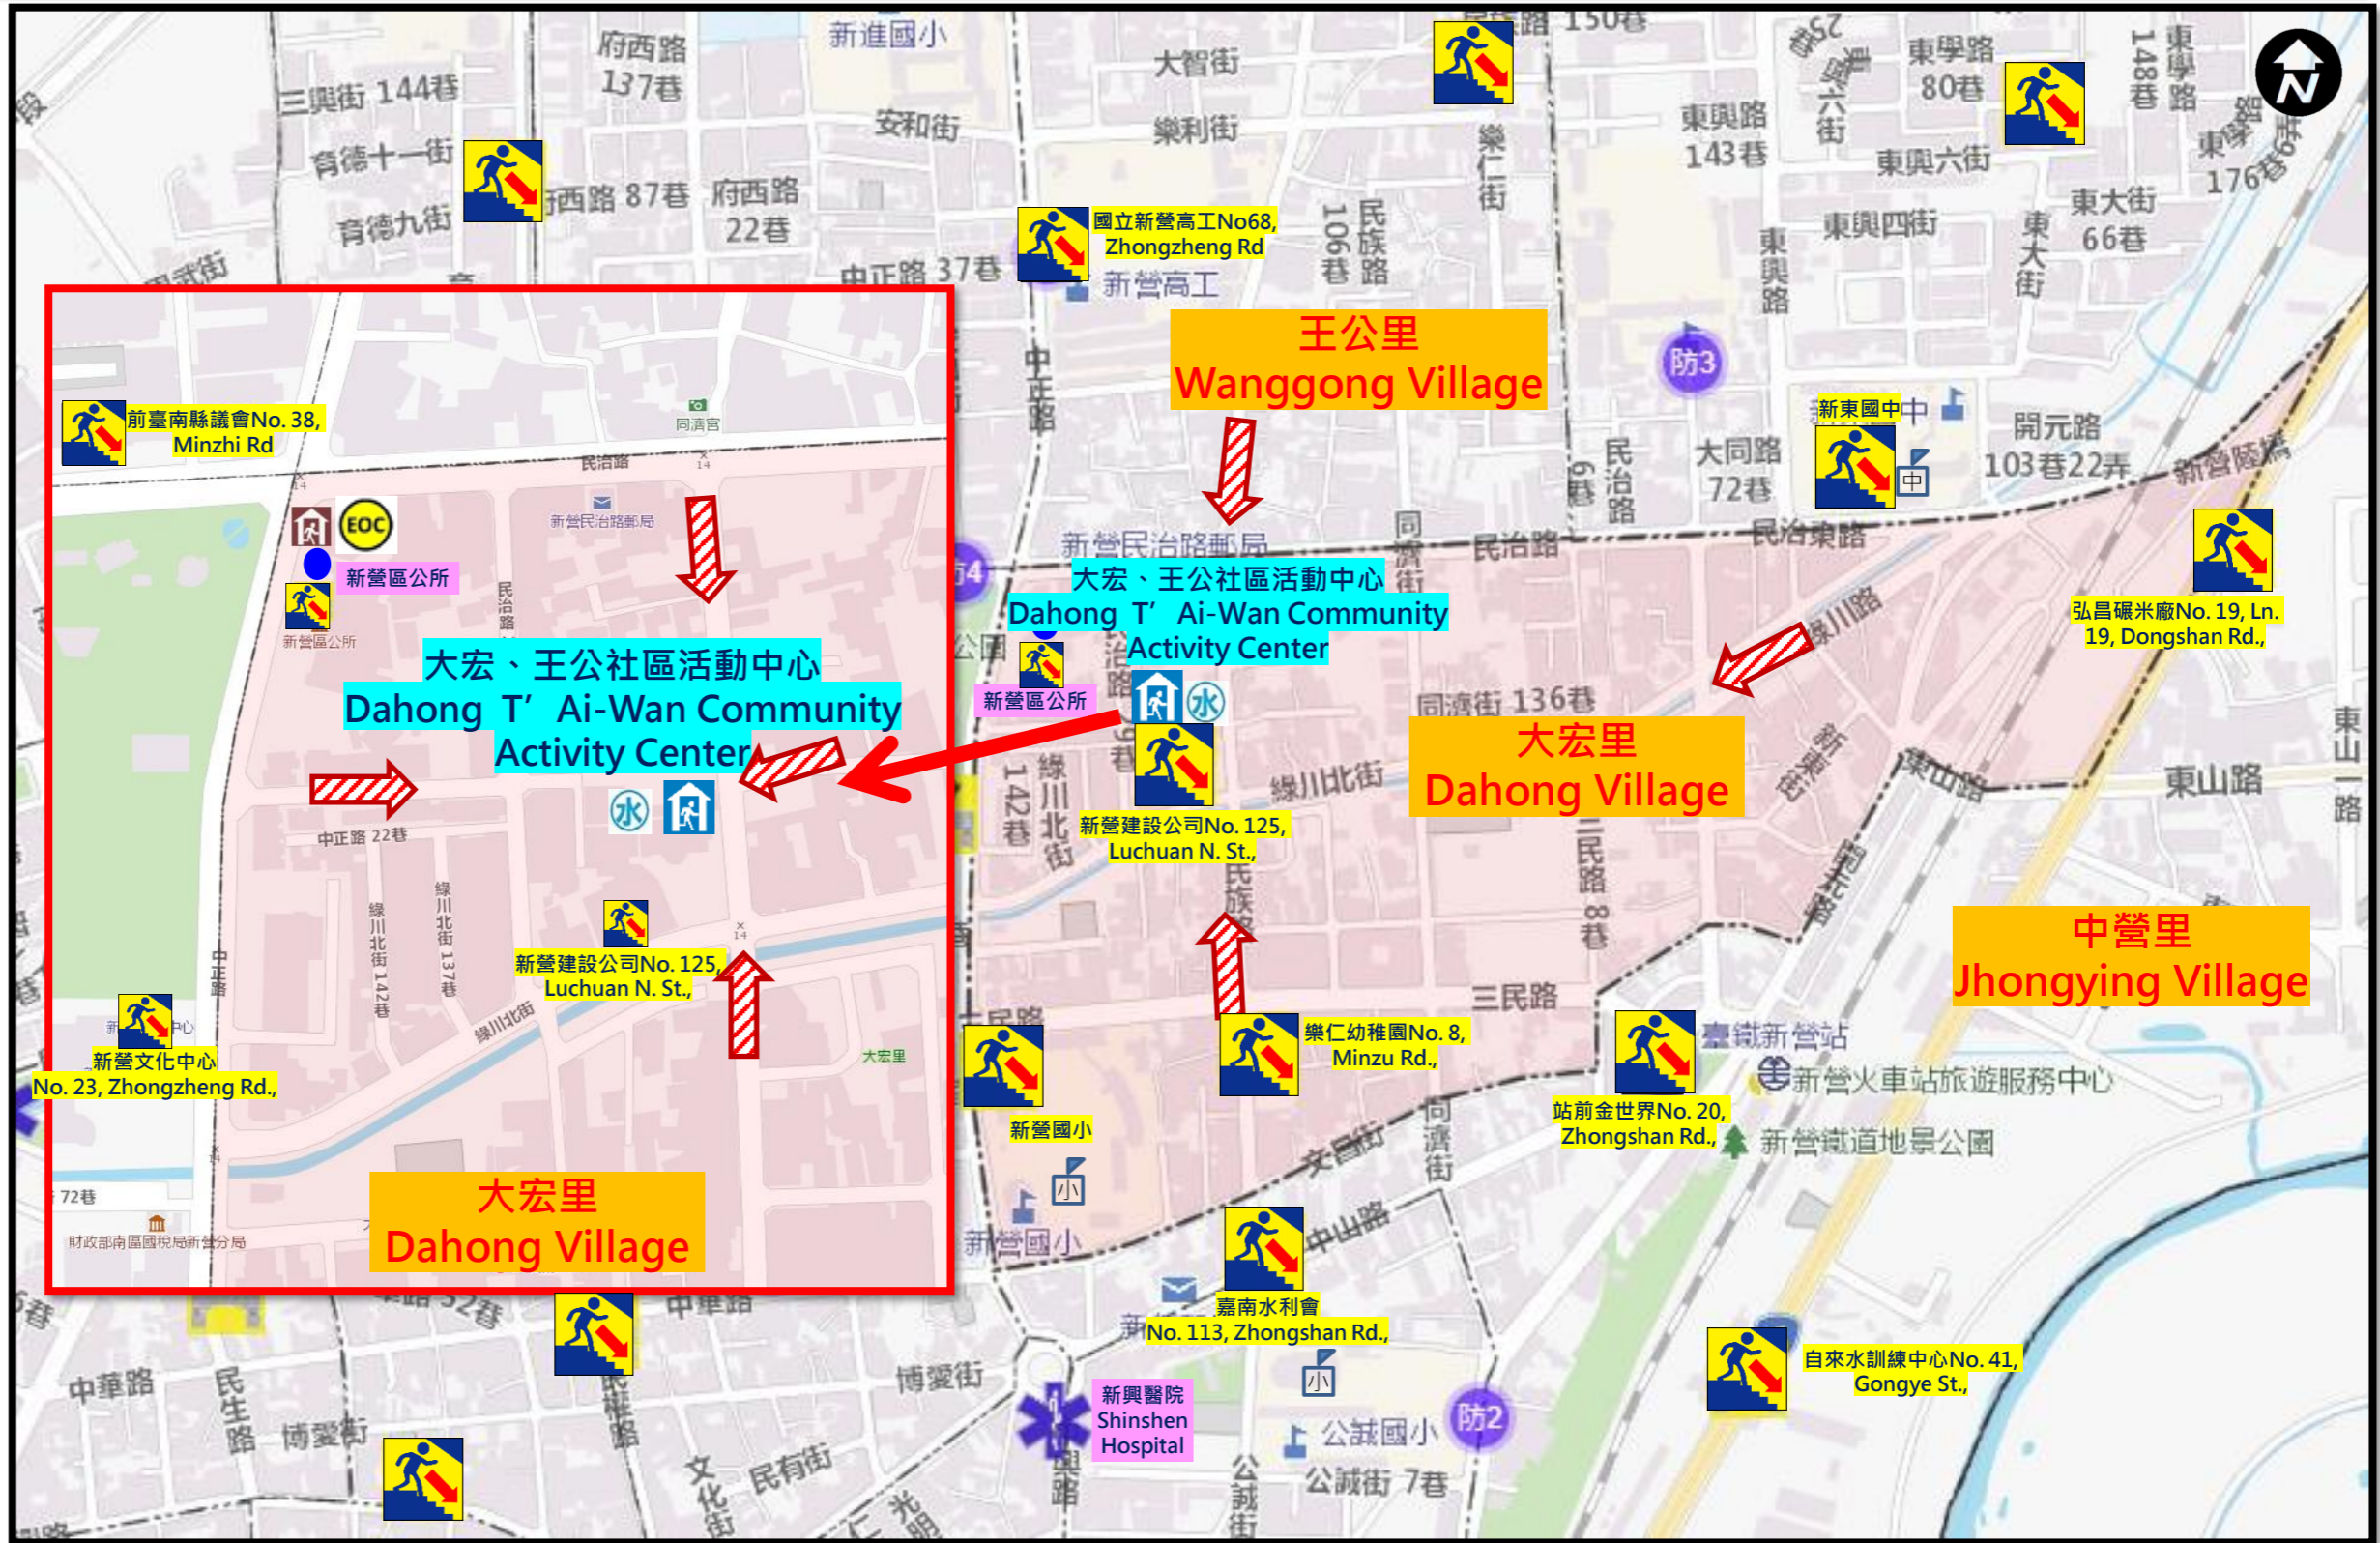

臺南市新營區大宏里防災地圖 Emergency Evacuation Map of Dahong Village Xinying District Tainan City

防災資訊表 Information Table

行政區位圖

The Map of Administrative District

災情通報單位 Notification Unit

- 臺南市災害應變中心 Tainan Emergency Operation Center
  民治專線 Min Zhi Number : 06-6569119
  永華專線 Yong Hua : 06-2989119
- 新營區災害應變中心 Xinying District Emergency Operation Center
  電話 Number: 06-6322015
- 消防局報案電話 Fire Department Number : 119
- 警察局報案電話 Police Number : 110
- 市民服務熱線 Citizen Helpline : 1999

緊急聯絡人 Emergency Contact Person

- 大宏里里長：蔡崇名
- Dahong Chief of Village: Cai, Chong-Ming
  電話 phone number : 06-6358113
  手機 phone number : 0935417315

防災資訊網站

Emergency Information Website

- 內政部消防署 (National Fire Agency)
  <http://www.nfa.gov.tw>
- 臺南市政府消防局 (Tainan Fire Department)
  <http://119.tainan.gov.tw/>
- 臺南市政府新營區公所
  (<https://xinying.tainan.gov.tw/>)
- 臺南市政府災害應變告示網 (Tainan Disaster Posting Net)
  <http://disaster.tainan.gov.tw>

避難原則 Principle Of Refuge

- 水災：就地避難或垂直避難；低窪地區前往避難收容處所
- 地震：前往開放空間或公園避難
- Flood：Take refuge in higher place. When in lower place, go to the Emergency Shelter.
- Earthquake: go to open space or parks.

避難收容處所 Emergency Shelter

- 大宏、王公社區活動中心
  Dahong T' Ai-Wan Community Activity Center
  地址：民族路21-62號 電話：(06) 6373770
  No.21-62, Minzu Rd., Tel : 06-6373770

臺南市政府113年2月修正
Made in Jan, 2024 by Tainan City Government

圖例	道路 Roads	標示 Sign	設施 Facilities
	省道 Provincial Highway	疏散避難方向 Evacuation Route	消防單位 Fire agency
	區道 Township Road	備有無障礙設施 Barrier-free facility	通訊設備放置點 Communication
	行政區域界線 District Boundary	地震室內避難收容處所 Indoor shelter for earthquake	物資儲備點 Supplies Reserve Loca.
	里界線 Village Boundary	地震室外避難收容處所 Outdoor shelter for earthquake	砂包放置點位 Sand Bag Placing Loca.
		廟宇 Temple	垃圾集結點 Garbage Assembly Loca.
		國小 Elementary school	指揮中心 Emergency Operation Center
		國中 Junior high school	警察單位 Police Station
		公務部門 Administrative facility	醫療單位 Hospital
		複合型室外避難收容處所 Multi-function outdoor Shelter	老人福利機構 Senior Welfare .org
		複合型室內避難收容處所 Multi-function indoor Shelter	直升機起降點 Helicopter Pad
		人車轉運集結點 Transit Station	防空疏散避難設施 Air-raid Shelter