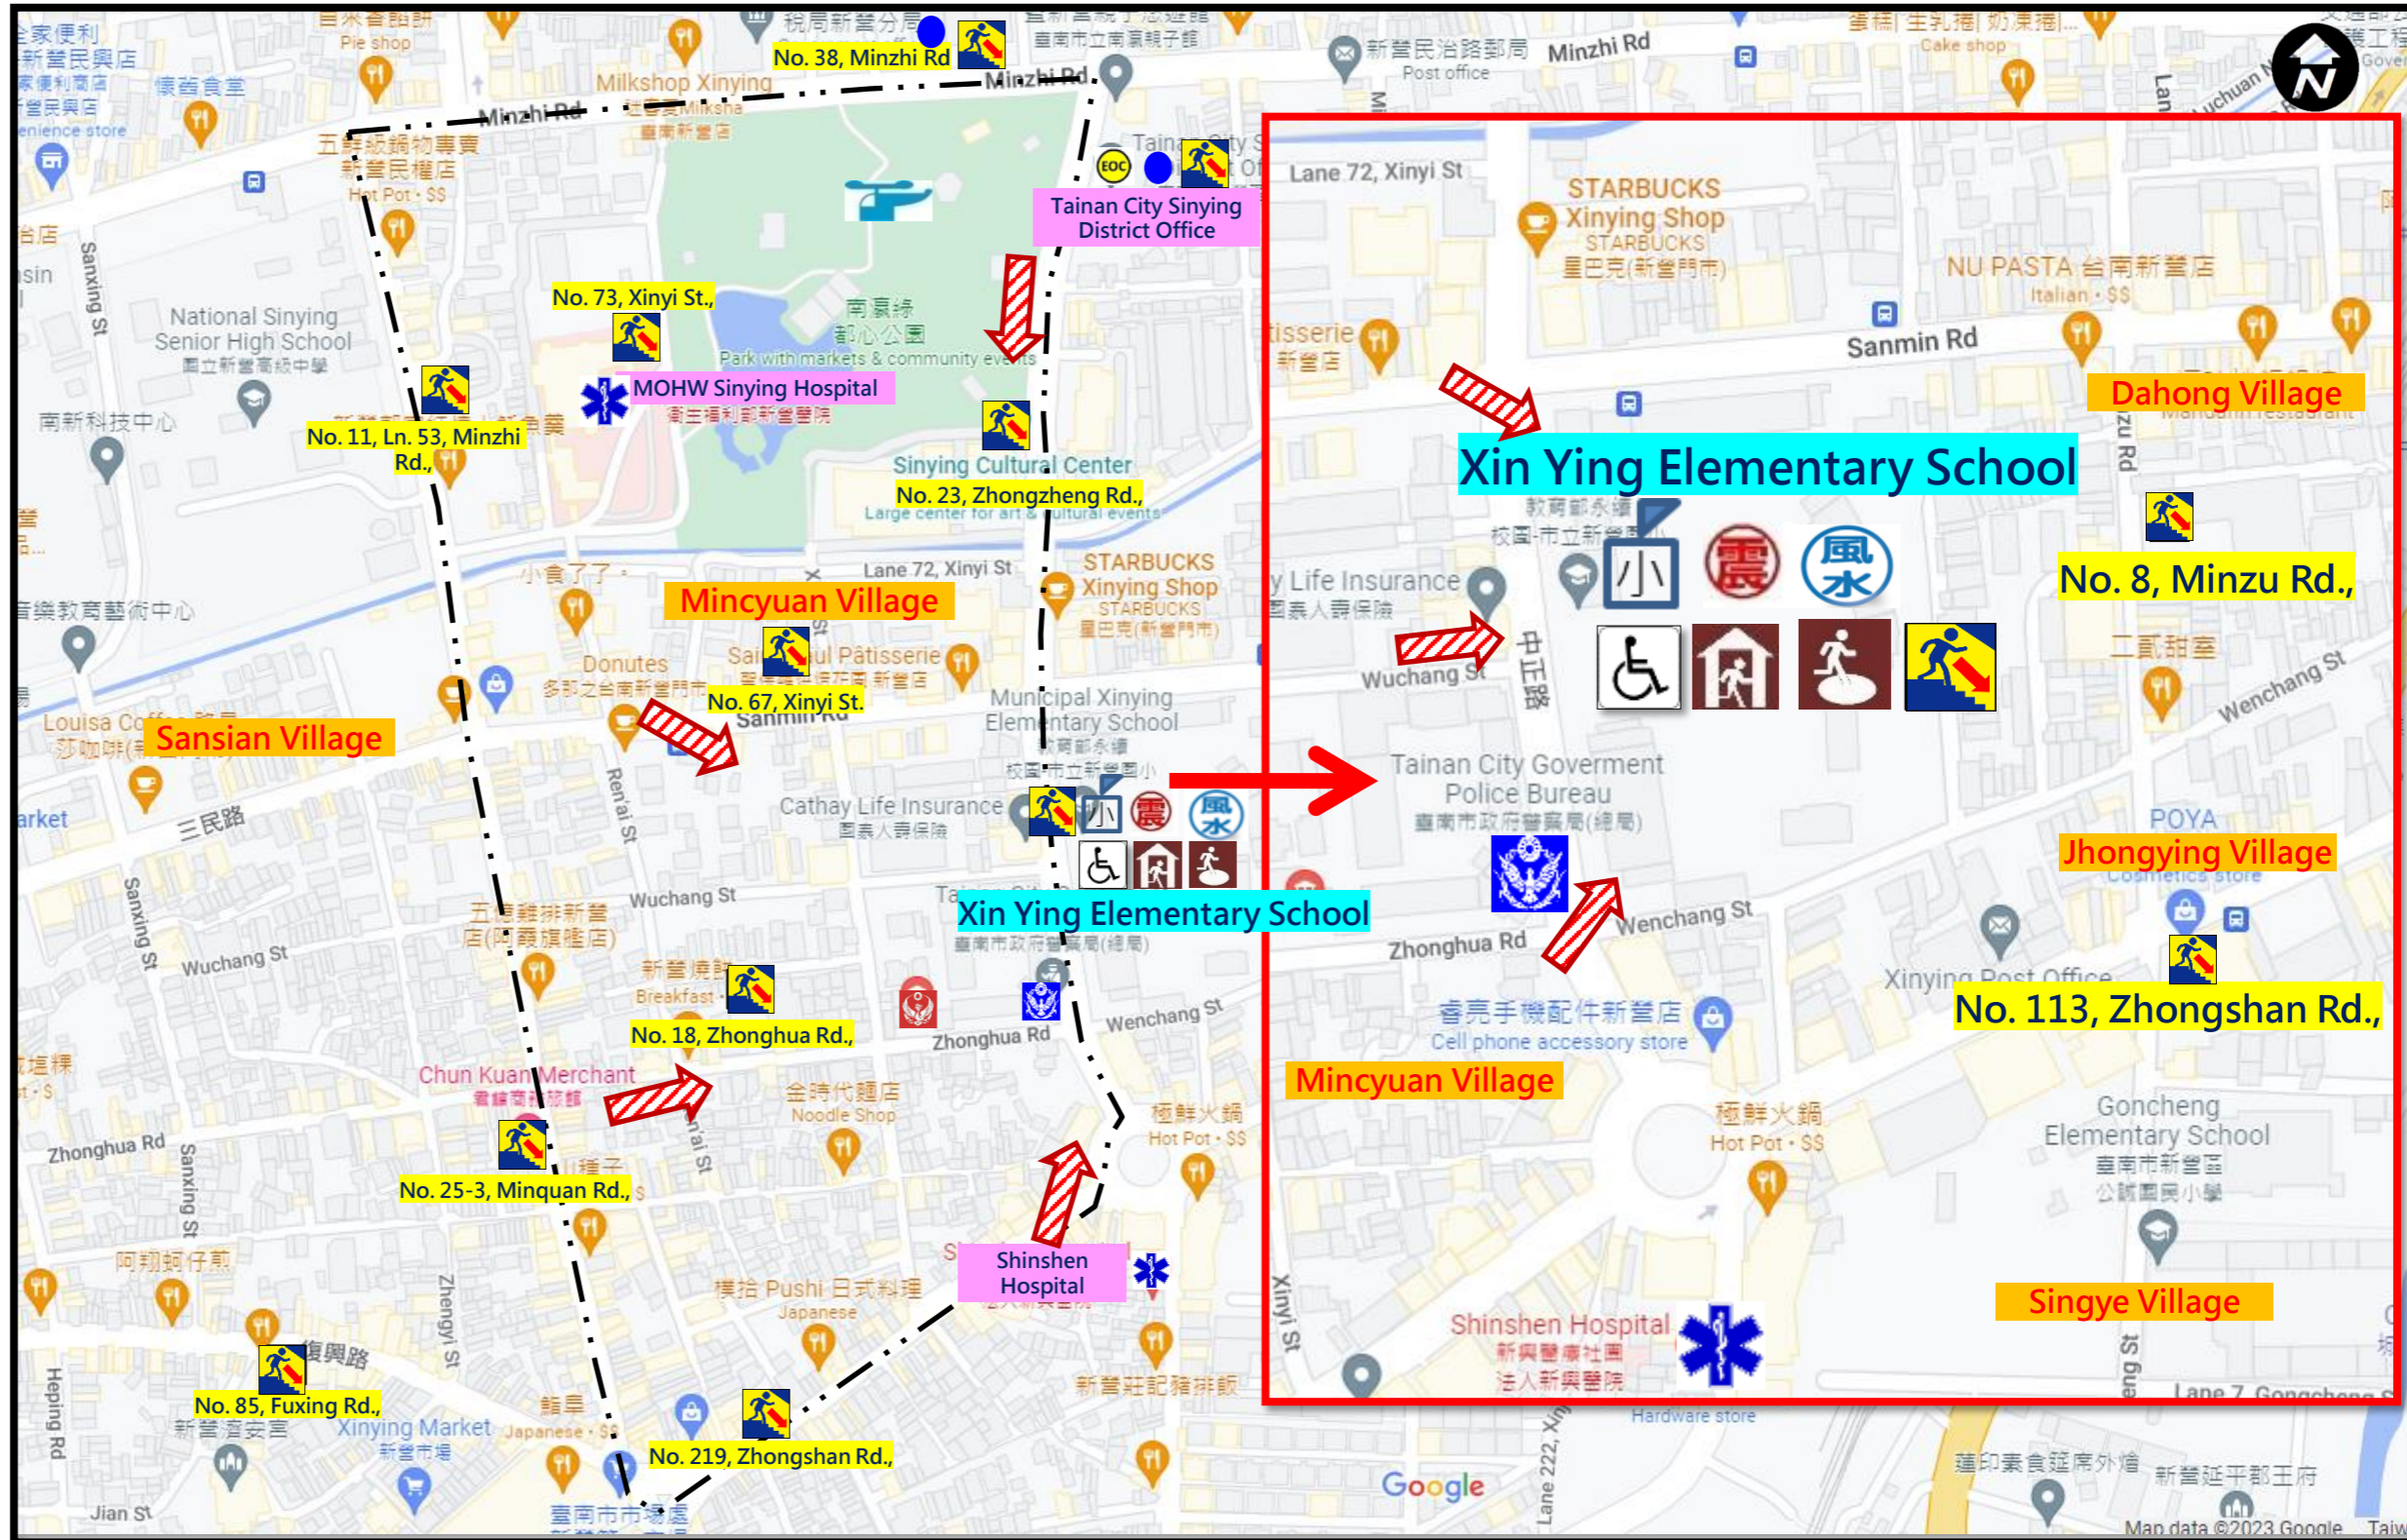

臺南市新營區民權里防災地圖 Emergency Evacuation Map of Mincyuan Village Xinying District Tainan City

防災資訊表 Information Table

行政區位圖

The Map of Administrative District

災情通報單位 Notification Unit

- 臺南市災害應變中心 Tainan Emergency Operation Center
  民治專線 Min Zhi Number : 06-6569119
  永華專線 Yong Hua : 06-2989119
- 新營區災害應變中心 Xinying District Emergency Operation Center
  電話 Number: 06-6322015
- 消防局報案電話 Fire Department Number : 119
- 警察局報案電話 Police Number : 110
- 市民服務熱線 Citizen Helpline : 1999

緊急聯絡人 Emergency Contact Person

- 民權里里長 : 王獻德
- Mincyuan Chief of Village: Wang, Sian-De
  電話 phone number : 06-6328873
  手機 phone number : 0935953132

防災資訊網站

Emergency Information Website

- 內政部消防署 (National Fire Agency)
  <http://www.nfa.gov.tw>
- 臺南市政府消防局 (Tainan Fire Department)
  <http://119.tainan.gov.tw/>
- 臺南市政府新營區公所
  [(https://xinying.tainan.gov.tw/)](https://xinying.tainan.gov.tw/)
- 臺南市政府災害應變告示網 (Tainan Disaster Posting Net)
  <http://disaster.tainan.gov.tw>

避難原則 Principle Of Refuge

- 水災 : 就地避難或垂直避難 ; 低窪地區前往避難收容處所
- 地震 : 前往開放空間或公園避難
- Flood : Take refuge in higher place. When in lower place, go to the Emergency Shelter.
- Earthquake: go to open space or parks.

避難收容處所 Emergency Shelter

- 臺南市新營區新營國民小學
  Tainan Municipal Xinying District Xin Ying Elementary School
  地址 : 中正路4號 電話 : (06) 6320374
  No.4, Zhongzheng Rd Tel : 06-6320374

臺南市政府 114年1月修正
Made in Jan, 2025 by Tainan City Government

圖例	道路 Roads	標示 Sign	設施 Facilities
圖例	17 省道 Provincial Highway	疏散避難方向 Evacuation Route	地震室內避難收容處所 Indoor shelter for earthquake
	25 區道 Township Road	適用地震災害 For earthquake	地震室外避難收容處所 Outdoor shelter for earthquake
	行政區域界線	適用風、水災災害 For flooding	風、水災避難收容處所 Shelter for flooding
	區界線 District Boundary	適用海嘯災害 For tsunami	複合型室外避難收容處所 Multi-function outdoor Shelter
	里界線 Village Boundary	適用土石流災害 For debris flow	複合型室內避難收容處所 Multi-function indoor Shelter
		備有無障礙設施 Barrier-free facility	物資儲備點 Supplies Reserve Loca.
		廟宇 Temple	砂包放置點位 Sand Bag Placing Loca.
		國小 Elementary school	垃圾集結點 Garbage Assembly Loca.
		國中 Junior high school	指揮中心 Emergency Operation Center
		公務部門 Administrative facility	人車轉運集結點 Transit Station
			消防單位 Fire agency
			取水點 Draw-off point
			警察單位 Police Station
			醫療單位 Hospital
			直升機起降點 Helicopter Pad
			通訊設備放置點 Communication
			淹水感測器 Inundation Detector Sensor
			身心障礙福利機構 Disabled Welfare .org
			老人福利機構 Senior Welfare .org
			防空疏散避難設施 Air-raid Shelter