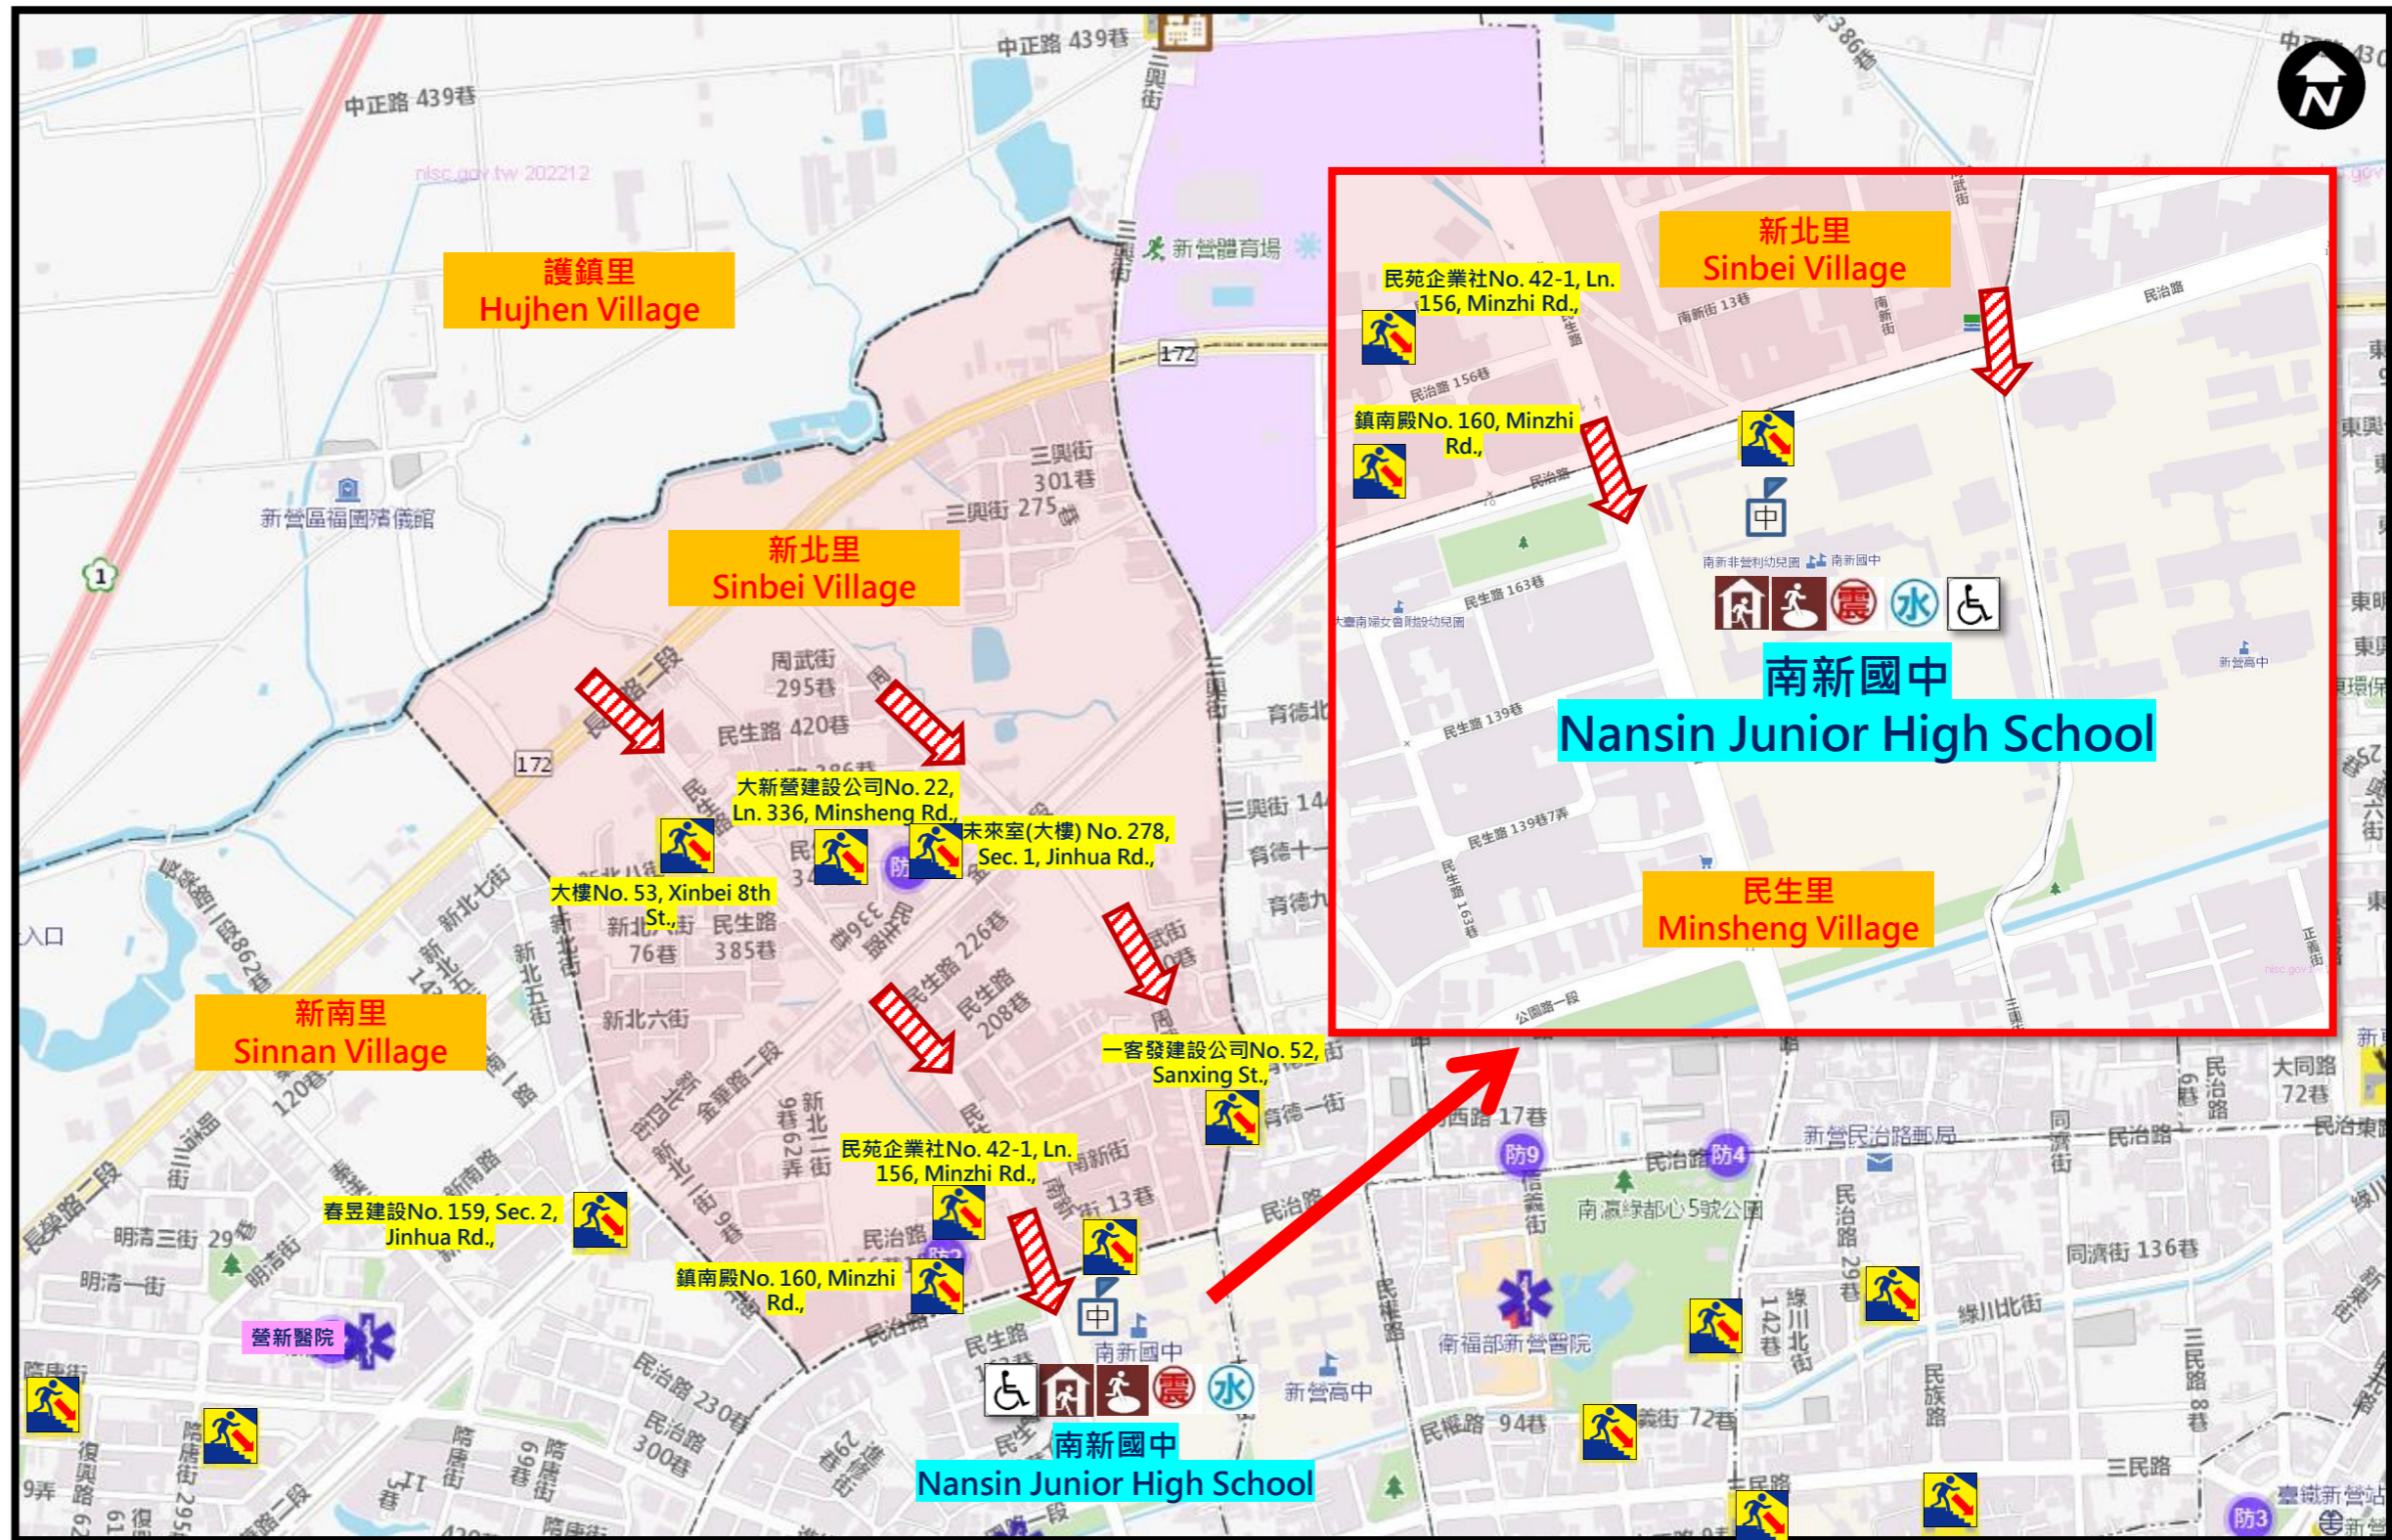

臺南市新營區新北里防災地圖 Emergency Evacuation Map of Sinbei Village Xinying District Tainan City

防災資訊表 Information Table

行政區位圖

The Map of Administrative District

災情通報單位 Notification Unit

- 臺南市災害應變中心 Tainan Emergency Operation Center
  民治專線 Min Zhi Number : 06-6569119
  永華專線 Yong Hua : 06-2989119
- 新營區災害應變中心 Xinying District Emergency Operation Center
  電話 Number: 06-6322015
- 消防局報案電話 Fire Department Number : 119
- 警察局報案電話 Police Number : 110
- 市民服務熱線 Citizen Helpline : 1999

緊急聯絡人 Emergency Contact Person

- 新北里里長：陳登山
- Sinbei Chief of Village: Chen, Deng-Shan
  電話 phone number : 06-6591753
  手機 phone number : 0935061205

防災資訊網站

Emergency Information Website

- 內政部消防署 (National Fire Agency)
  <http://www.nfa.gov.tw>
- 臺南市政府消防局 (Tainan Fire Department)
  <http://119.tainan.gov.tw/>
- 臺南市政府新營區公所
  (<https://xinying.tainan.gov.tw/>)
- 臺南市政府災害應變告示網 (Tainan Disaster Posting Net)
  <http://disaster.tainan.gov.tw>

避難原則 Principle Of Refuge

- 水災：就地避難或垂直避難；低窪地區前往避難收容處所
- 地震：前往開放空間或公園避難
- Flood：Take refuge in higher place. When in lower place, go to the Emergency Shelter.
- Earthquake: go to open space or parks.

避難收容處所 Emergency Shelter

- 臺南市立南新國民中學
  Tainan Municipal Nansin Junior High School
  地址：民治路65號 電話：(06) 6563129
  No.65, Minzhi Rd Tel : 06- 6563129

臺南市政府113年1月修正
Made in Jan, 2024 by Tainan City Government

圖例	道路 Roads	標示 Sign	設施 Facilities
圖例	省道 Provincial Highway	疏散避難方向 Evacuation Route	地震室內避難收容處所 Indoor shelter for earthquake
	區道 Township Road	適用地震災害 For earthquake	地震室外避難收容處所 Outdoor shelter for earthquake
	行政區域界線	適用水災災害 For flooding	水災避難收容處所 Shelter for flooding
	區界線 District Boundary	適用海嘯災害 For tsunami	複合型室外避難收容處所 Multi-function outdoor Shelter
	里界線 Village Boundary	適用土石流災害 For debris flow	複合型室內避難收容處所 Multi-function indoor Shelter
		備有無障礙設施 Barrier-free facility	物資儲備點 Supplies Reserve Loca.
		廟宇 Temple	砂包放置點位 Sand Bag Placing Loca.
		國小 Elementary school	垃圾集結點 Garbage Assembly Loca.
		國中 Junior high school	指揮中心 Emergency Operation Center
		公務部門 Administrative facility	人車轉運集結點 Transit Station
			消防單位 Fire agency
			取水點 Draw-off point
			通訊設備放置點 Communication
			淹水感測器 Inundation Detector Sensor
			警察單位 Police Station
			身心障礙福利機構 Disabled Welfare .org
			醫療單位 Hospital
			老人福利機構 Senior Welfare .org
			直升機起降點 Helicopter Pad
			防空疏散避難設施 Air-raid Shelter