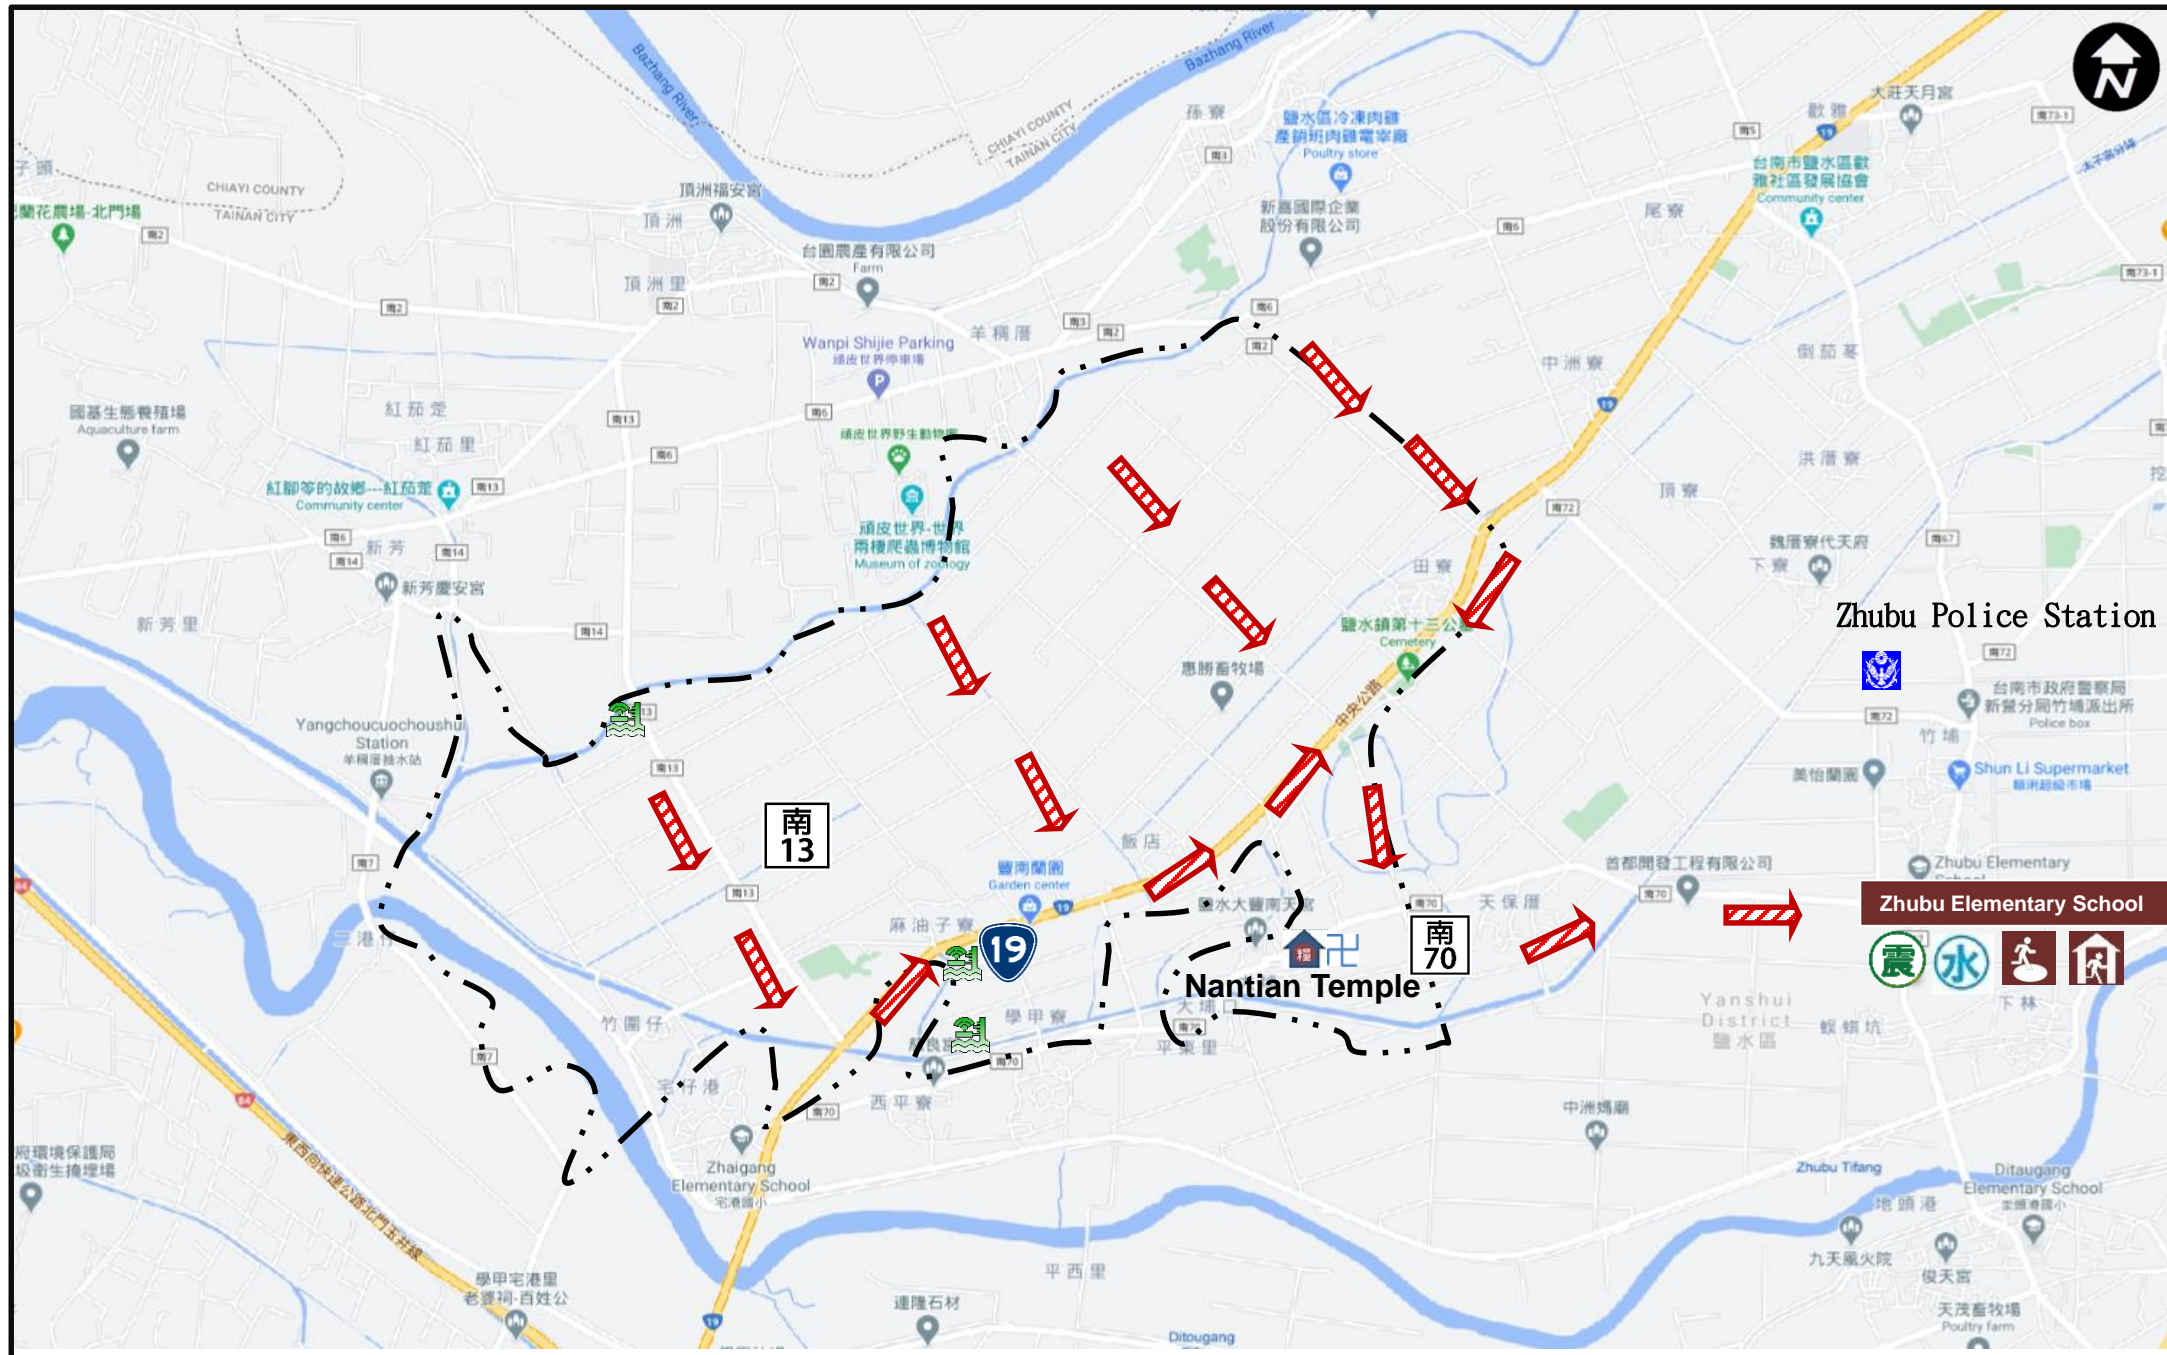

Shelter

Zhubu Elementary School

Address : No.92-1, Zhuzijiao, Yanshuei Dist

TEL : (06) 6551001

Yanshui District Office Mar. 2023 Update

Graphic Illustration	Road		Sign				Facilities						
		Provincial Highway		Evacuation Route		Barrier-Free Equipment		Outdoor Shelter for Earthquake		Fire Bureau		Locations of Reserved Supplies	
	Prefectural Road		Apply to Earthquake		Temple		Indoor Shelter for Earthquake		Police Station		Draw-Off Point		
	District Road		Apply to Flood		Elementary School		Indoor Shelter for Tsunami		Medical Establishment		Helicopter Point		Emergency Operation Center
	Administrative Boundary Line		Apply to Tsunami		Junior High School		Outdoor Shelter for Mudslides		Disabled Welfare Organization		Emergency Operation Center		Garbage Assembly Area
			Apply to Mudslides		Landmark		Indoor Multi-function Shelter		Senior Welfare Organization		Locations of Rescue Equipments		Sand bag Placing Location
											Inundation Detector Sensor		Air-raid Shelter