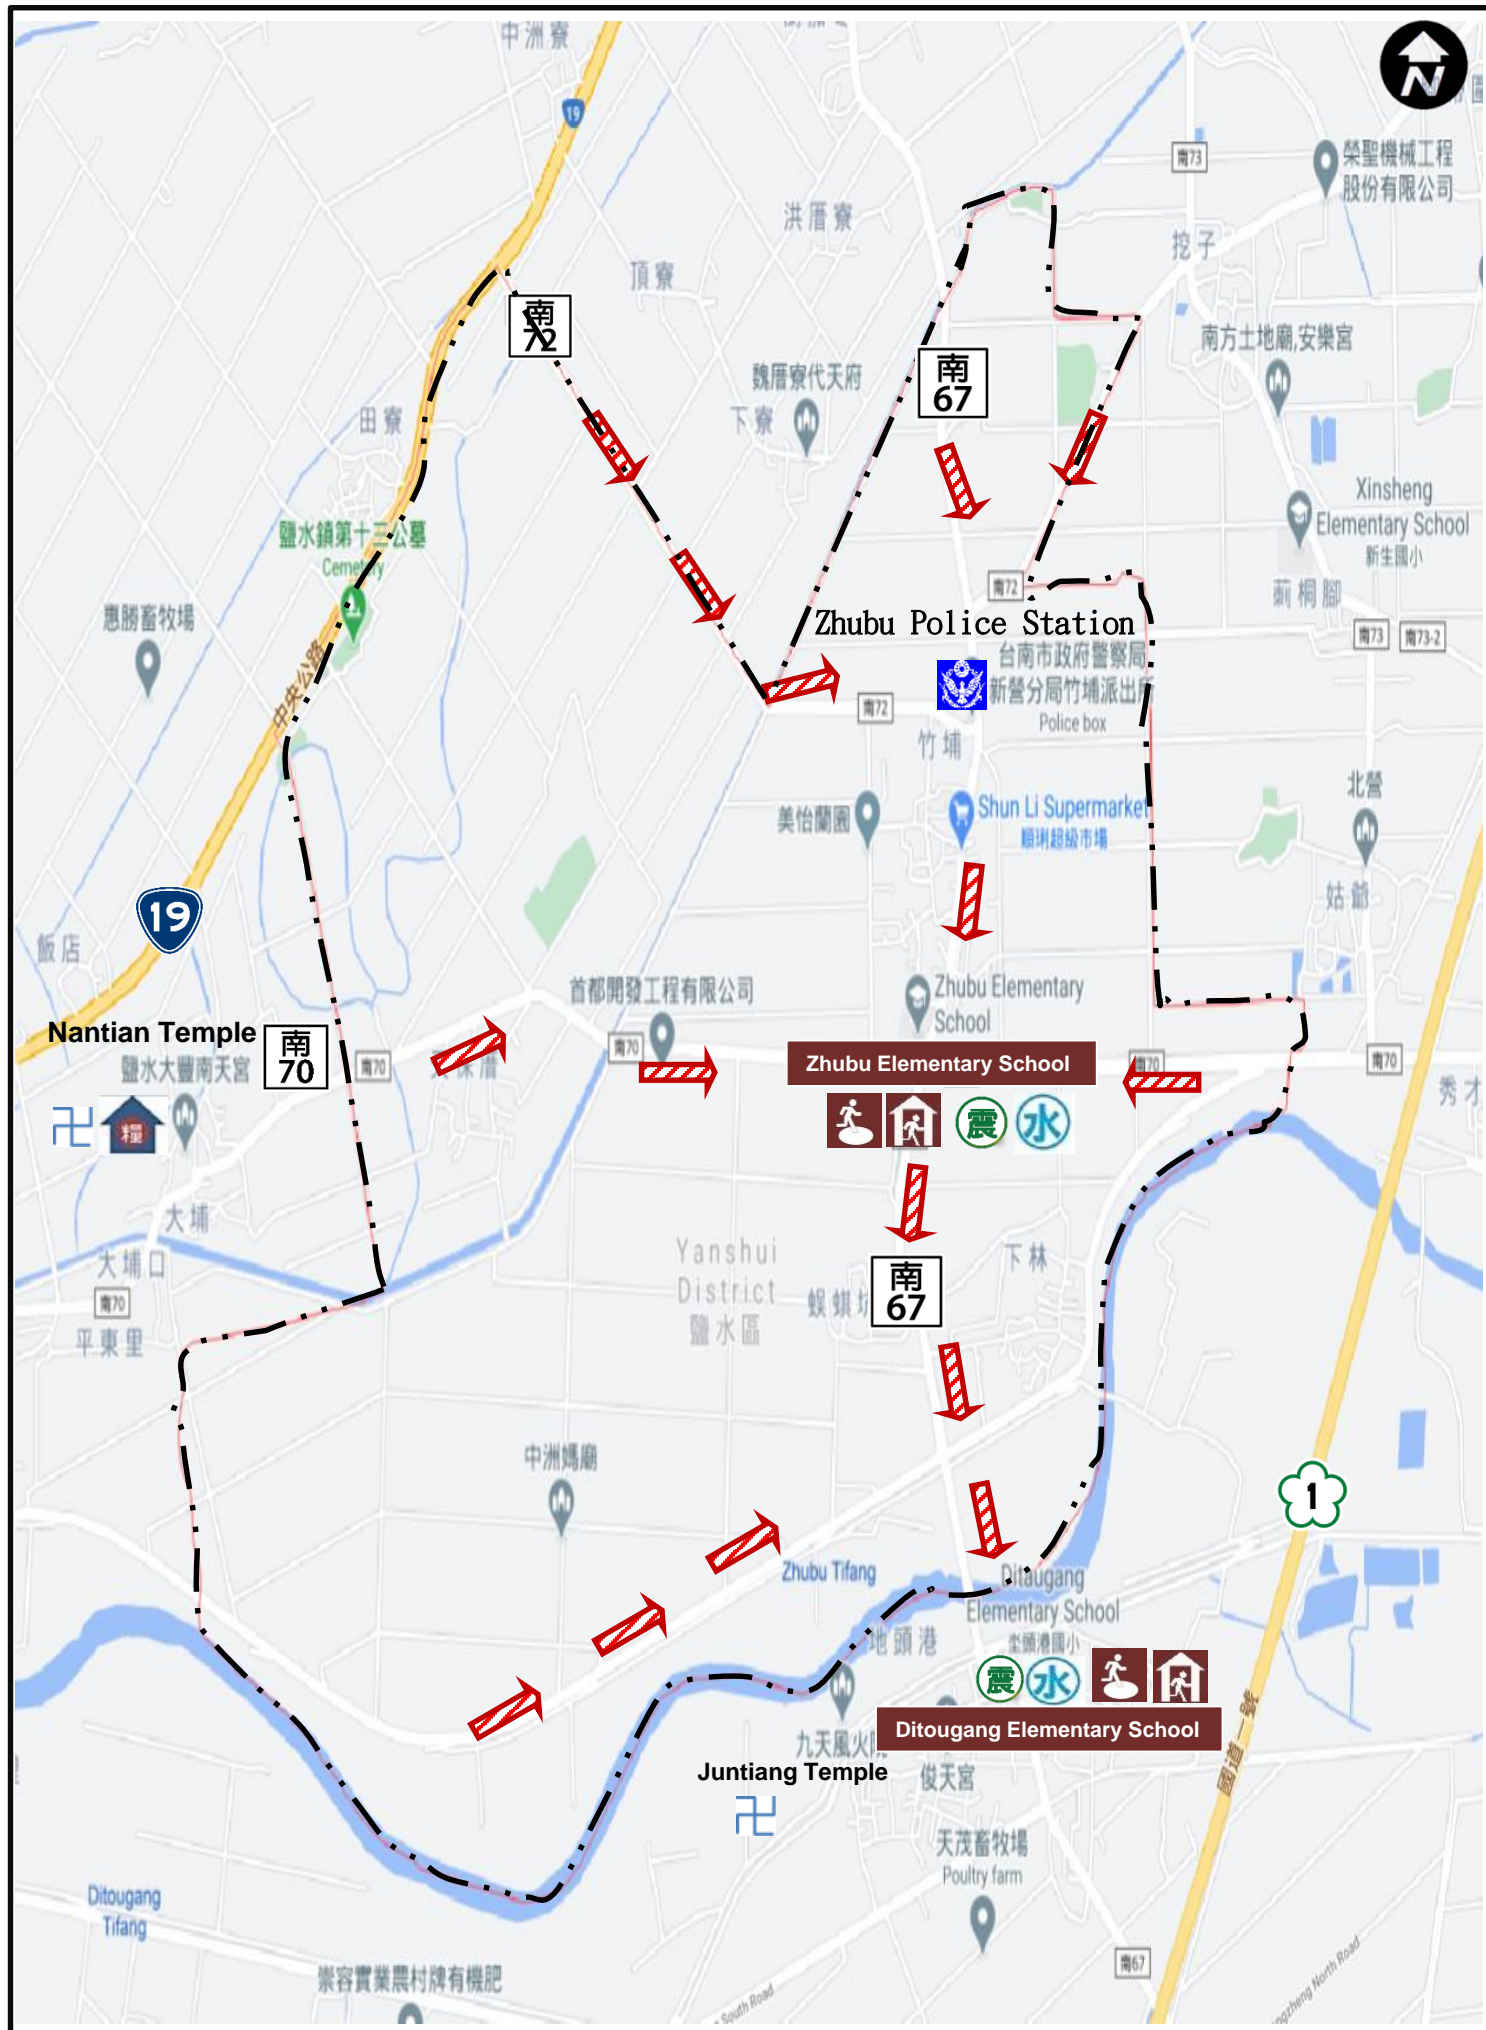

Disaster Evacuation Map of Zhu Lin Vil., Yanshui District, Tainan City

Disaster Prevention Information Table

Administrative District Map

Disaster Notification Unit

Tainan City Emergency Operation Center

Minzhi Line : 06-6569119

Yonghua Line : 06-2989119

Yanshui Emergency Operation Center

TEL : 06-6521038

Fire Bureau TEL : 119

Police Station TEL : 110

Helpline for Residents of Tainan city : 1999

Emergency Contact

Chief of Village: She, Mei-Cing

TEL : 06- 6551087

Mobile : 0932777931

Disaster Information Websites

National Fire Agency

<http://www.nfa.gov.tw>

Tainan City Government Fire Department

<http://119.tainan.gov.tw/>

Tainan City Government Yanshui District Office

<http://www.tainan.gov.tw/ysdo/>

Tainan City Government's Disaster Response Network Notices

<http://disaster.tainan.gov.tw>

Evacuation Principle

- Floods : Vertical refuge ; People live in lowlands go to shelters.
- Earthquake : Take refuge at open spaces or parks.

Shelter

1. Zhubu Elementary School

Address : No.92-1, Zhuzijiao, Yanshui Dist

TEL : (06) 6551001

2. Ditougang Elementary School

Address : No.202, Ditougang, Yanshui Dist

TEL : (06) 6892014

Yanshui District Office Mar. 2023 Update

Graphic Illustration	Road		Sign			Facilities									
		Provincial Highway		Evacuation Route		Barrier-Free-Equipment		Outdoor Shelter for Earthquake		Fire Bureau		Locations of Reserved Supplies		Locations of Communication Apparatus	
	Prefectural Road		Apply to Earthquake		Temple		Indoor Shelter for Earthquake		Police Station		Draw-Off Point				Vehicle and People's Transfer Position
	District Road		Apply to Flood		Elementary School		Indoor Shelter for Tsunami		Medical Establishment		Helicopter Point			Garbage Assembly Area	
	Administrative Boundary Line		Apply to Tsunami		Junior High School		Outdoor Shelter for Mudslides		Disabled Welfare Organization		Emergency Operation Center		Sand bag Placing Location		
	Vil. Dividing Line		Apply to Mudslides		Landmark		Indoor Multi-function Shelter		Senior Welfare Organization		Locations of Rescue Equipments		Air-raid Shelter		
											Inundation Detector Sensor