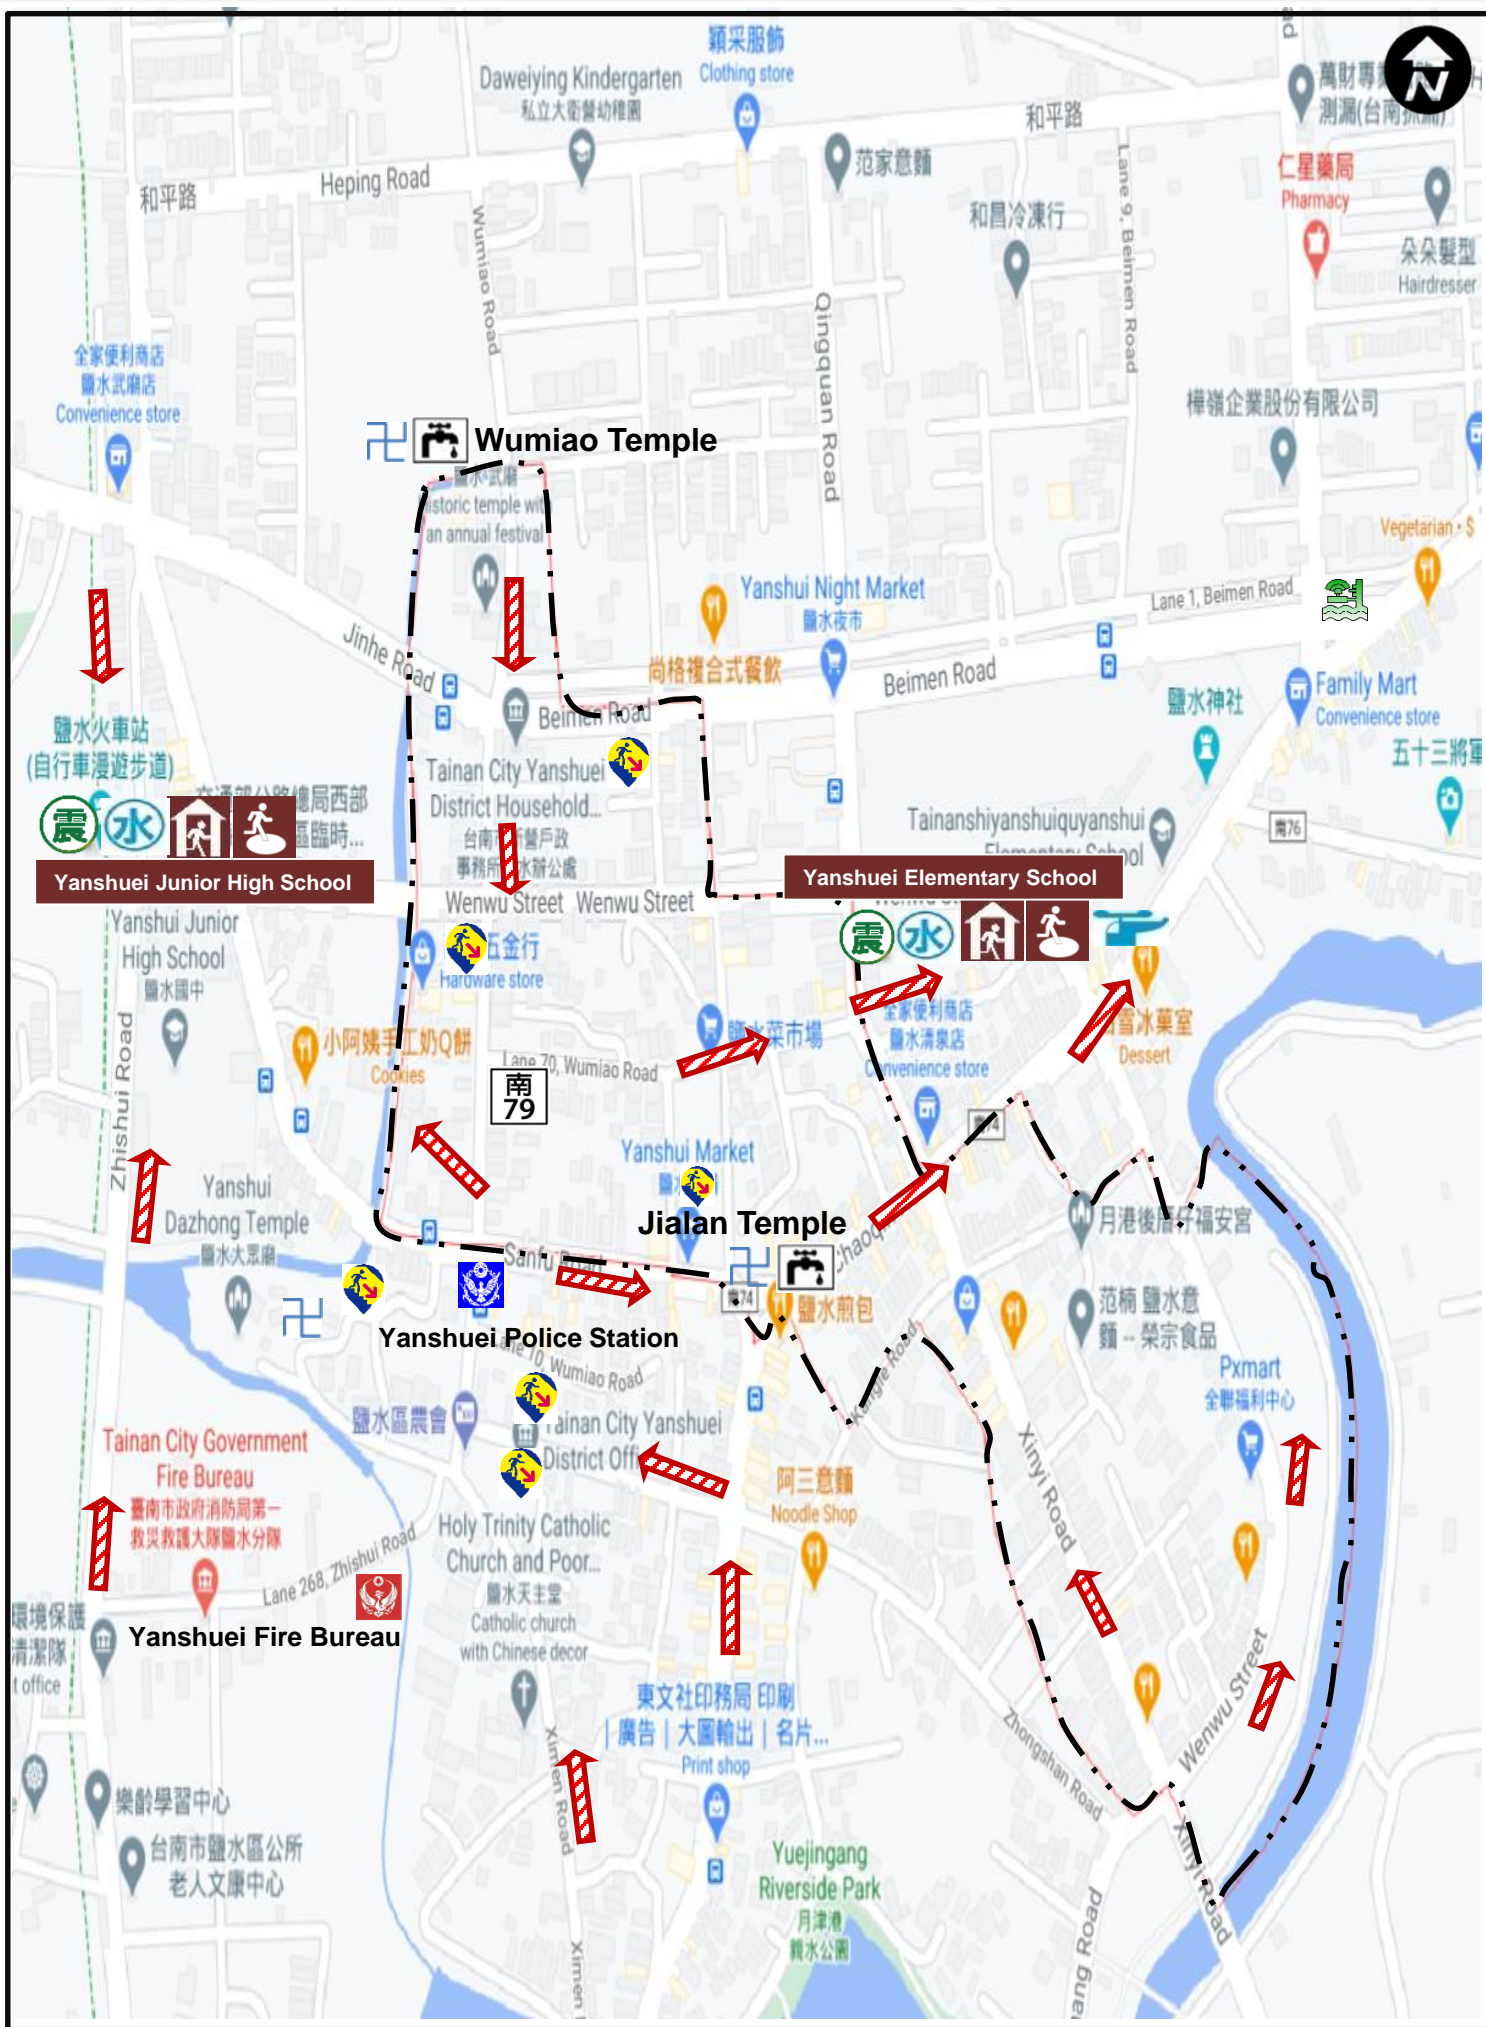

Disaster Evacuation Map of Jin Chung Vil., Yanshui District, Tainan City

Disaster Prevention Information Table

Administrative District Map

Disaster Notification Unit

Tainan City Emergency Operation Center

Shelter

1. Yanshui Elementary School

Address : No.137, Chaoqin Rd., Yanshui Dist.
TEL : (06) 6521046

2. Yanshui Junior High School

Address : No.63, Sanfu Rd., Yanshui Dist.
TEL : (06) 6521075

Yanshui District Office Mar. 2023 Update