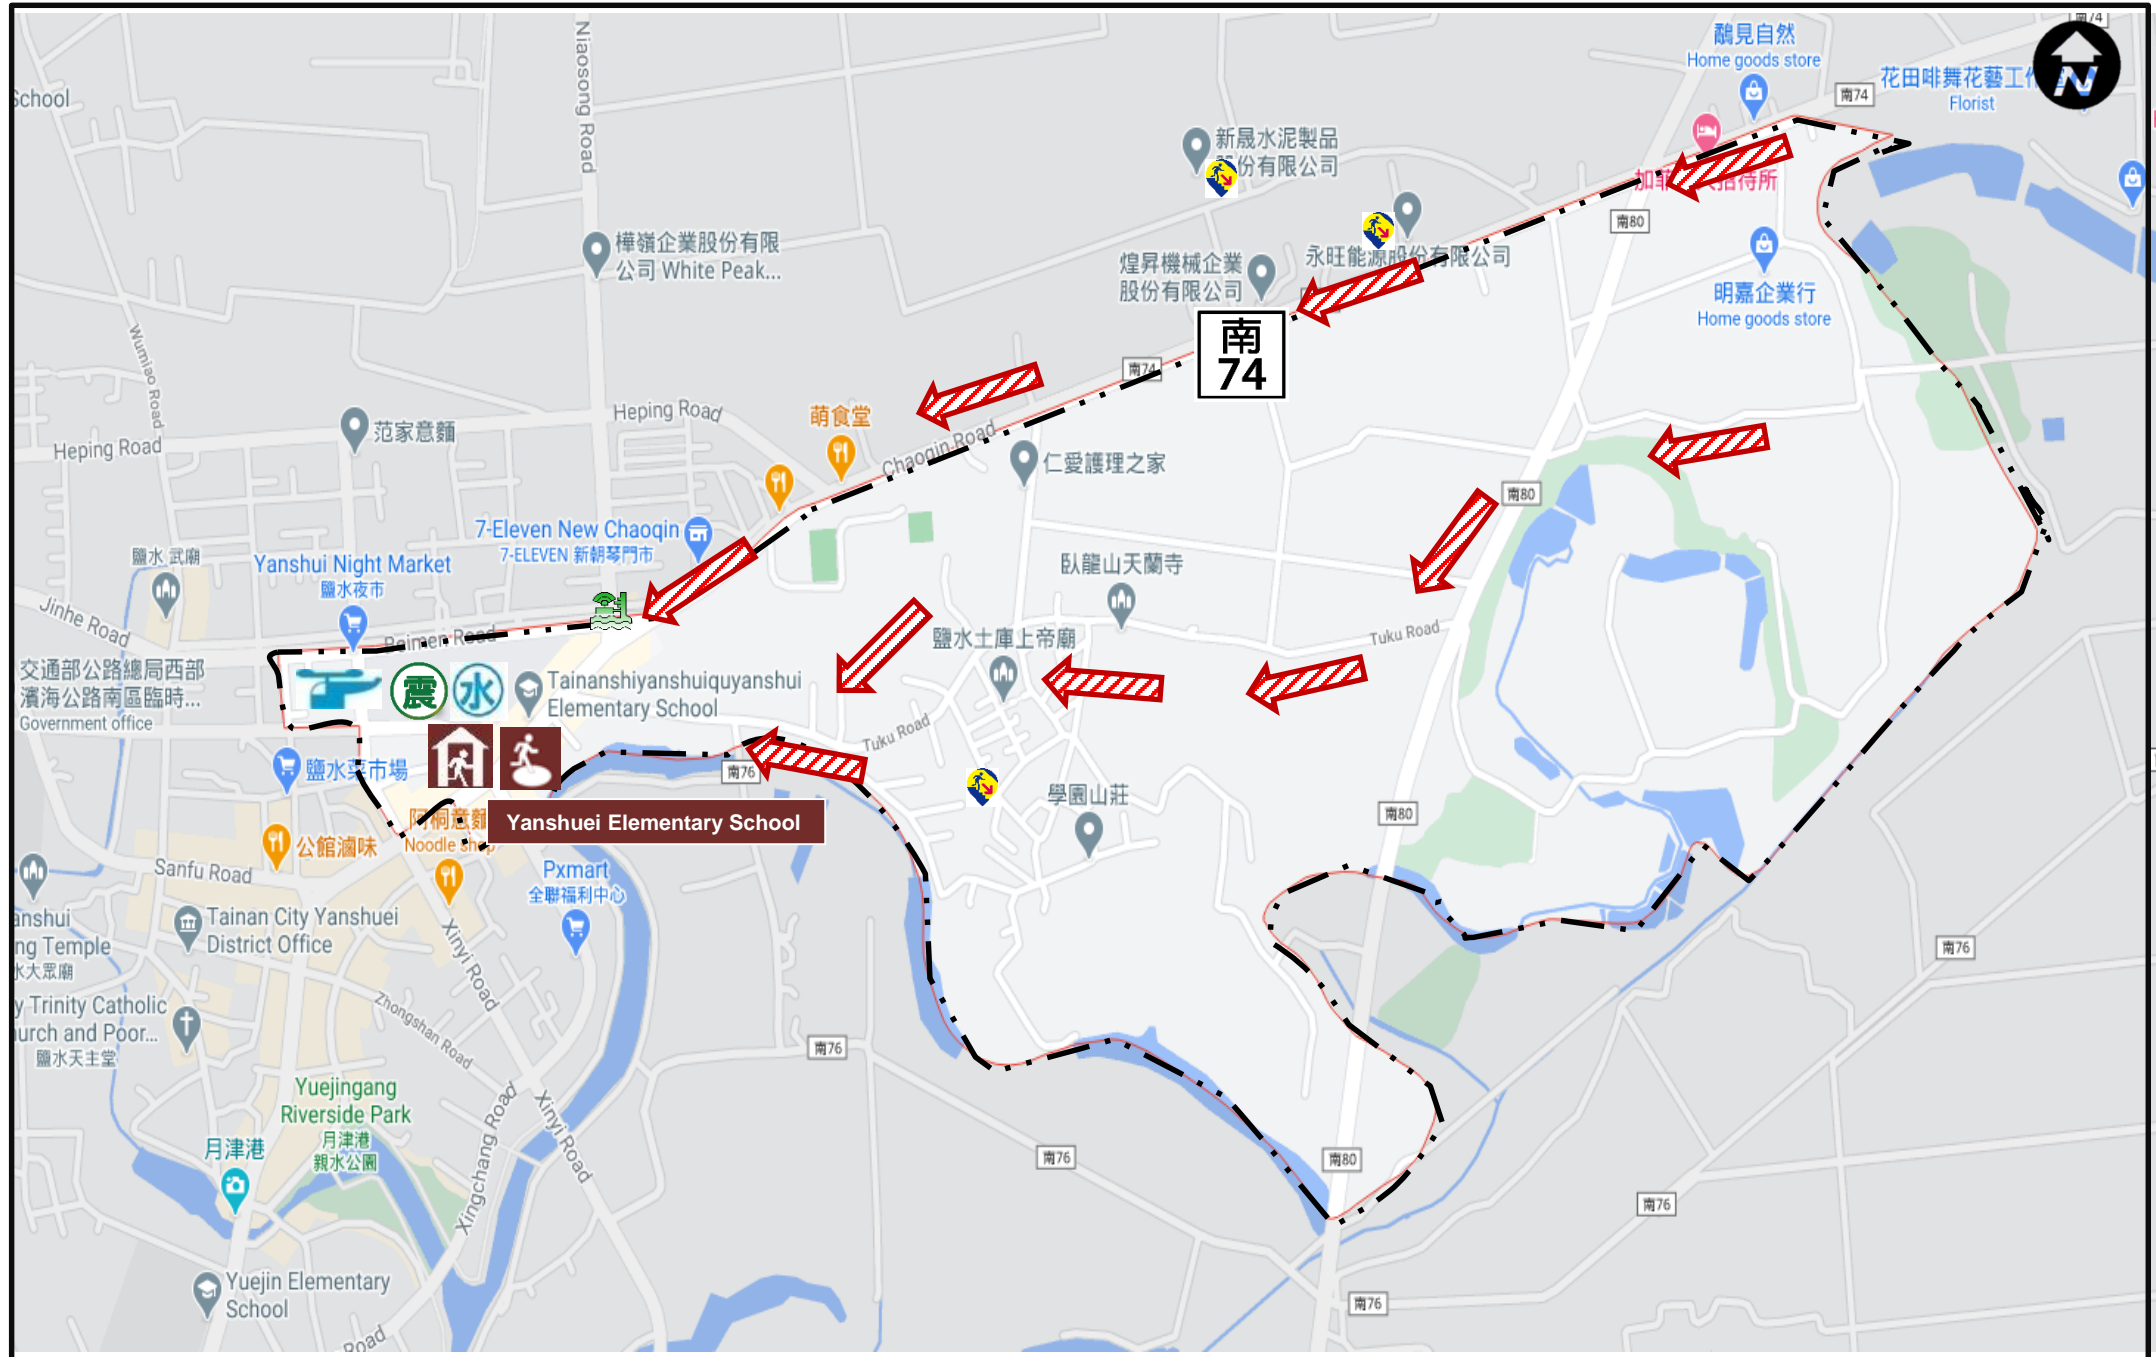

<http://www.tainan.gov.tw/ysdo/>

Tainan City Government's Disaster Response Network Notices

<http://disaster.tainan.gov.tw>

Evacuation Principle

- Floods : Vertical refuge ; People live in lowlands go to shelters.
- Earthquake : Take refuge at open spaces or parks.

Shelter

Yanshuei Elementary School

Address : No.137, Chaoqin Rd., Yanshuei Dist.
TEL : (06) 6521046

Yanshui District Office Mar. 2023 Update

		Road	Sign			Facilities							
Graphic Illustration		Provincial Highway						Fire Bureau		Locations of Reserved Supplies		Locations of Communication Apparatus	
		Prefectural Road						Police Station		Draw-Off Point		Vehicle and People's Transfer Position	
		District Road						Medical Establishment		Helicopter Point		Garbage Assembly Area	
		Administrative Boundary Line						Disabled Welfare Organization		Emergency Operation Center		Sand bag Placing Location	
		Vil. Dividing Line						Senior Welfare Organization		Locations of Rescue Equipments		Inundation Detector Sensor	