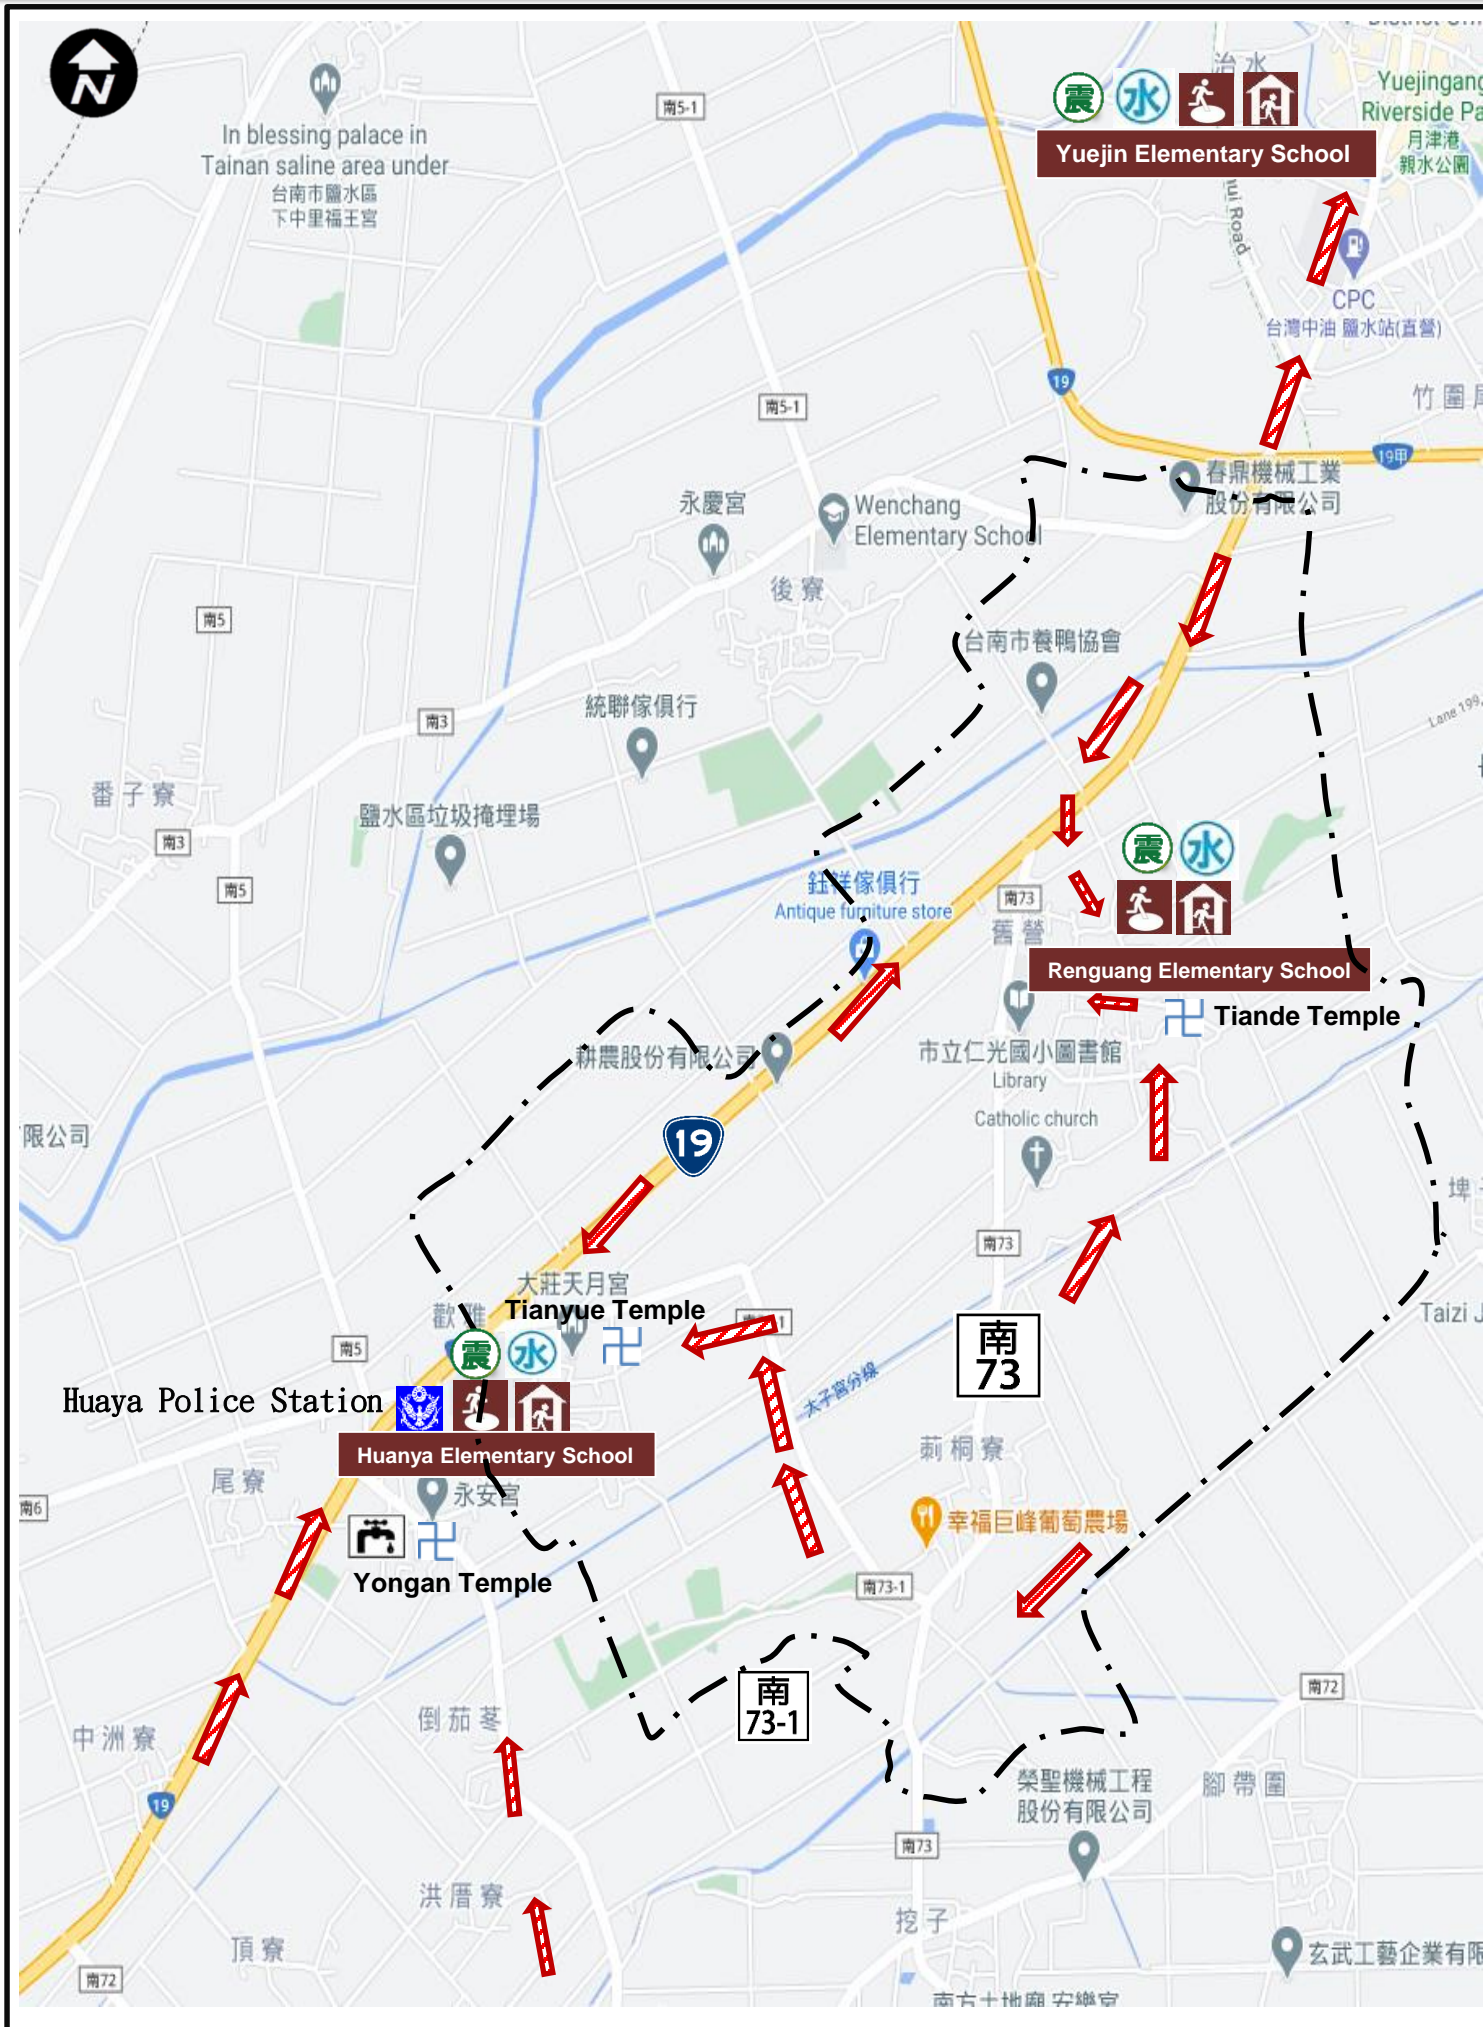

Disaster Evacuation Map of San Ming Vil., Yanshui District, Tainan City

Disaster Prevention Information Table

Administrative District Map

Disaster Notification Unit

Tainan City Emergency Operation Center

Minzhi Line : 06-6569119

Yonghua Line : 06-2989119

Yanshui Emergency Operation Center

TEL : 06-6521038

Fire Bureau TEL : 119

Police Station TEL : 110

Helpline for Residents of Tainan city : 1999

Emergency Contact

Chief of Village: Jhao Tian-Cheng

TEL : 0937301049

Mobile : 0937301049

Disaster Information Websites

National Fire Agency

<http://www.nfa.gov.tw>

Tainan City Government Fire Department

<http://119.tainan.gov.tw/>

Tainan City Government Yanshuei District Office

<http://www.tainan.gov.tw/ysdo/>

Tainan City Government's Disaster Response Network Notices

<http://disaster.tainan.gov.tw>

Evacuation Principle

- Floods : Vertical refuge ; People live in lowlands go to shelters.
- Earthquake : Take refuge at open spaces or parks.

Shelter

1.Renguang Elementary School

Address : No.117, Jiuying, Yanshuei Dist

TEL : (06) 6523620

2.Yuejin Elementary School

Address : No.16, Yuejin Rd., Yanshuei Dist

TEL : (06) 6521113

3.Huanya Elementary School

Address : No.31, Huanya, Yanshuei Dist

TEL : (06) 6552558

Yanshui District Office Mar. 2023 Update

Graphic Illustration	Road		Sign			Facilities								
		Provincial Highway		Evacuation Route		Barrier-Free-Equipment		Outdoor Shelter for Earthquake		Fire Bureau		Locations of Reserved Supplies		Locations of Communication Apparatus
	Prefectural Road		Apply to Earthquake		Temple		Indoor Shelter for Earthquake		Police Station		Draw-Off Point			Vehicle and People's Transfer Position
	District Road		Apply to Flood		Elementary School		Indoor Shelter for Tsunami		Medical Establishment		Helicopter Point			Garbage Assembly Area
	Administrative Boundary Line		Apply to Tsunami		Junior High School		Outdoor Shelter for Mudslides		Disabled Welfare Organization		Emergency Operation Center		Sand bag Placing Location	
	Vil. Dividing Line		Apply to Mudslides		Landmark		Indoor Multi-function Shelter		Senior Welfare Organization		Locations of Rescue Equipments		Air-raid Shelter	
											Inundation Detector Sensor