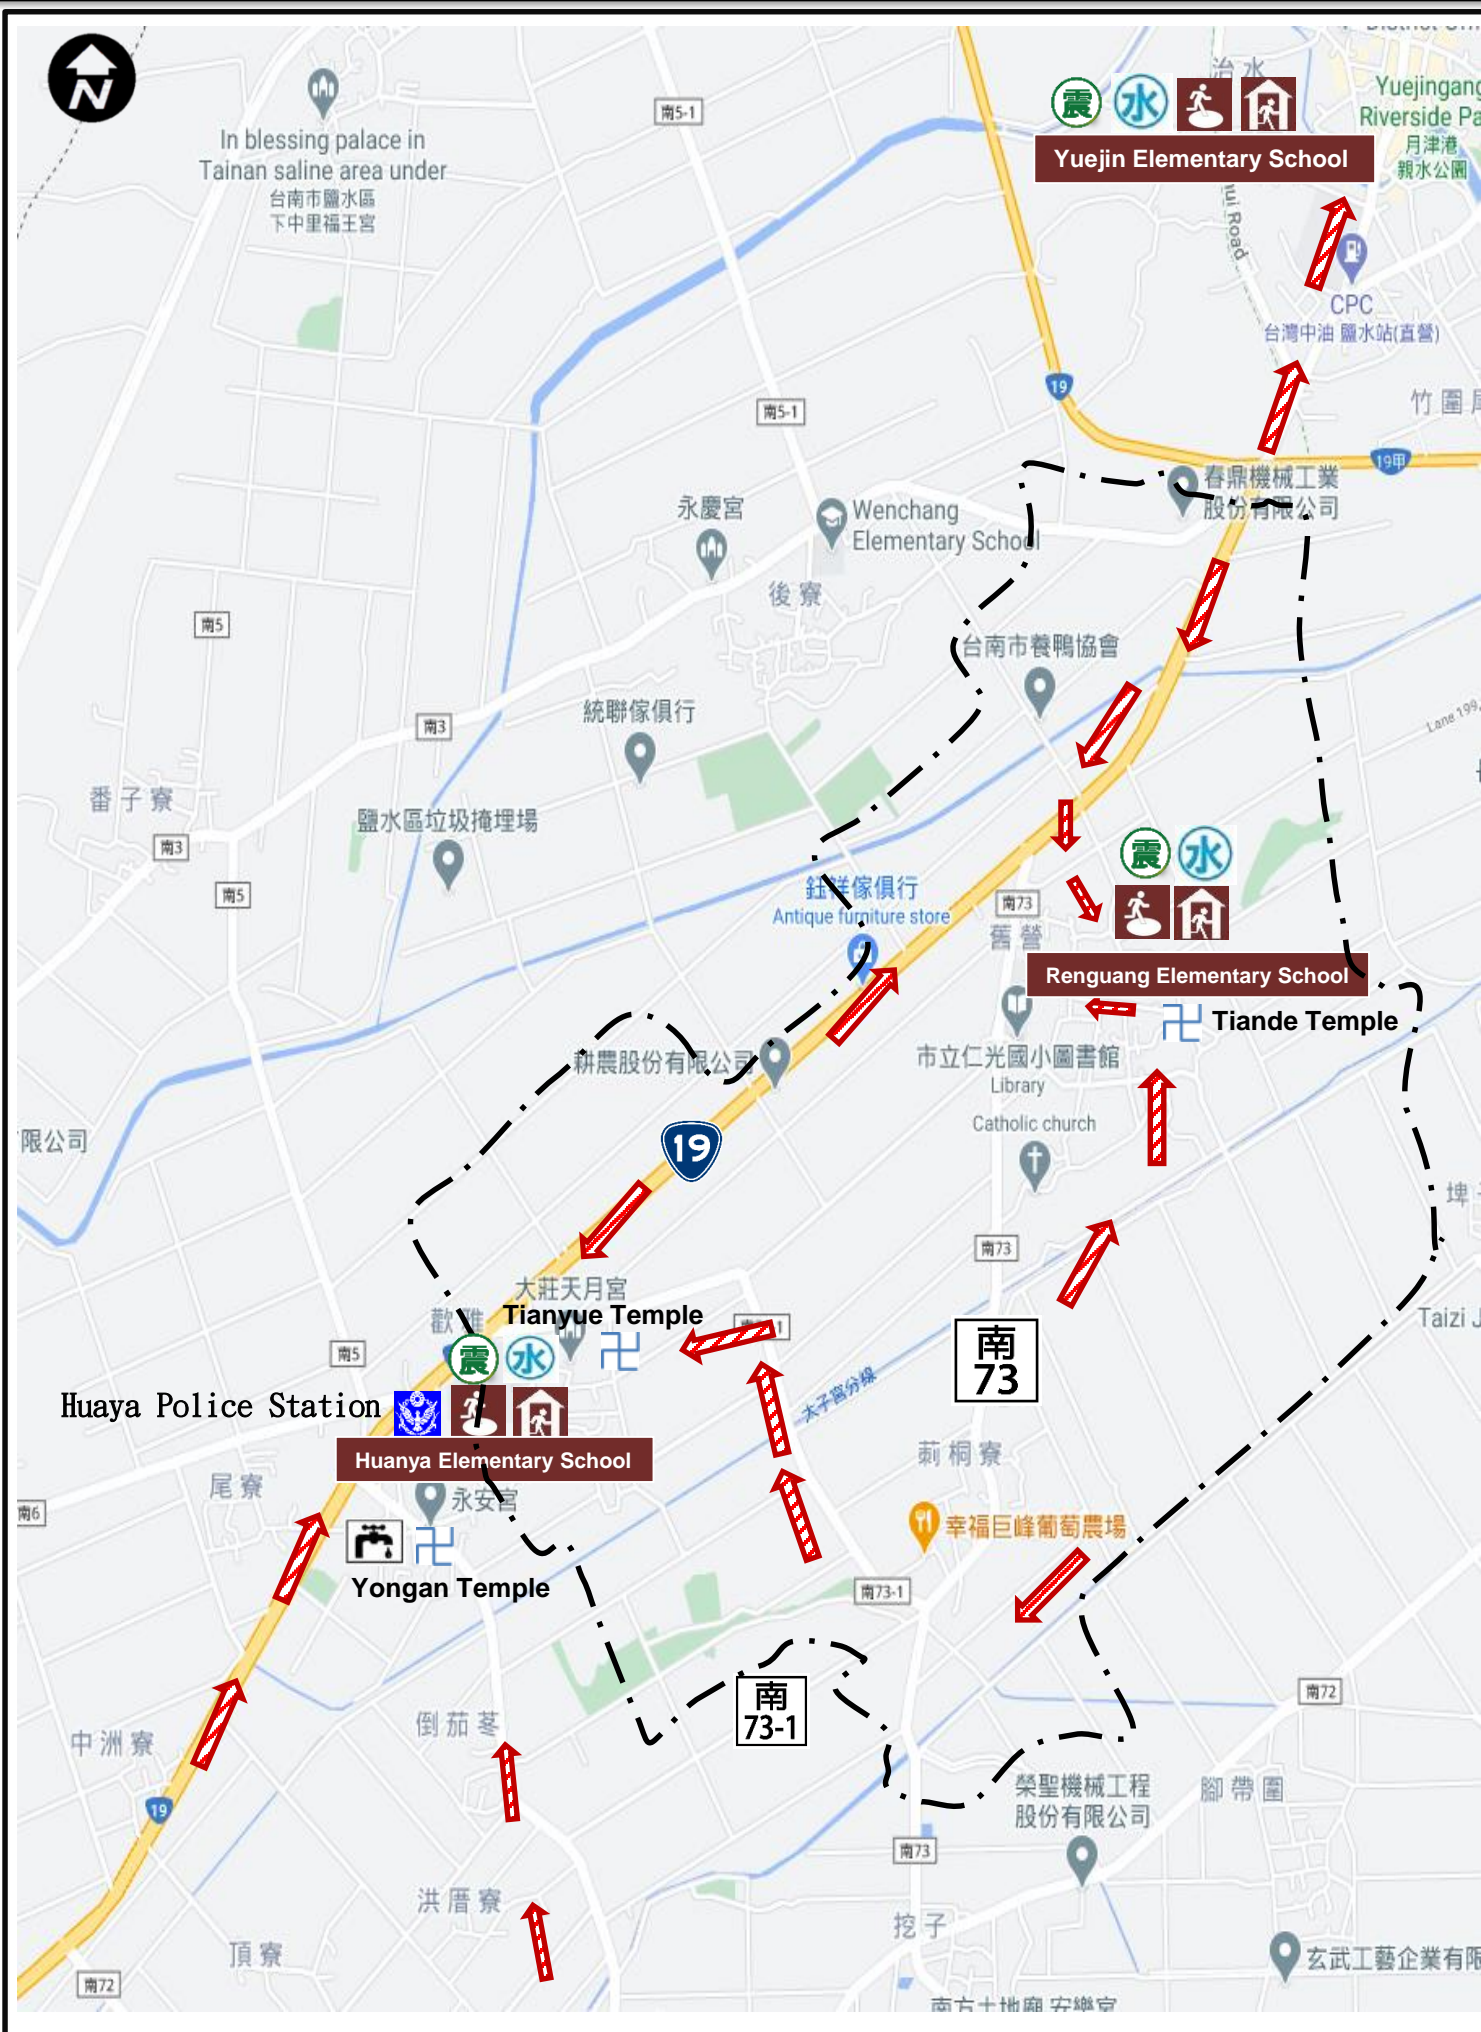

Disaster Evacuation Map of San Ming Vil., Yanshui District, Tainan City

Disaster Prevention Information Table

Administrative District Map

Disaster Notification Unit

Tainan City Emergency Operation Center

Minzhi Line : 06-6569119

Yonghua Line : 06-2989119

Yanshui Emergency Operation Center

TEL : 06-6521038

Fire Bureau TEL : 119

Police Station TEL : 110

Helpline for Residents of Tainan city : 1999

Emergency Contact

Chief of Village: Jhao Tian-Cheng

TEL : 0937301049

Mobile : 0937301049

Disaster Information Websites

National Fire Agency

<http://www.nfa.gov.tw>

Tainan City Government Fire Department

<http://119.tainan.gov.tw/>

Tainan City Government Yanshuei District Office

<http://www.tainan.gov.tw/ysdo/>

Tainan City Government's Disaster Response Network Notices

<http://disaster.tainan.gov.tw>

Evacuation Principle

- Floods : Vertical refuge ; People live in lowlands go to shelters.
- Earthquake : Take refuge at open spaces or parks.

Shelter

1.Renguang Elementary School

Address : No.117, Jiuying, Yanshuei Dist

TEL : (06) 6523620

2.Yuejin Elementary School

Address : No.16, Yuejin Rd., Yanshuei Dist

TEL : (06) 6521113

3.Huanya Elementary School

Address : No.31, Huanya, Yanshuei Dist

TEL : (06) 6552558

Yanshui District Office Jan. 2024 Update

Graphic Illustration	Road		Sign			Facilities								
		Provincial Highway		Evacuation Route		Barrier-Free-Equipment		Outdoor Shelter for Earthquake		Fire Bureau		Locations of Reserved Supplies		Locations of Communication Apparatus
	Prefectural Road		Apply to Earthquake		Temple		Indoor Shelter for Earthquake		Police Station		Draw-Off Point			Vehicle and People's Transfer Position
	District Road		Apply to Flood		Elementary School		Indoor Shelter for Tsunami		Medical Establishment		Helicopter Point			Garbage Assembly Area
	Administrative Boundary Line		Apply to Tsunami		Junior High School		Outdoor Shelter for Mudslides		Disabled Welfare Organization		Emergency Operation Center			Sand bag Placing Location
	Vil. Dividing Line		Apply to Mudslides		Landmark		Indoor Multi-function Shelter		Senior Welfare Organization		Locations of Rescue Equipments			Air-raid Shelter
											Inundation Detector Sensor