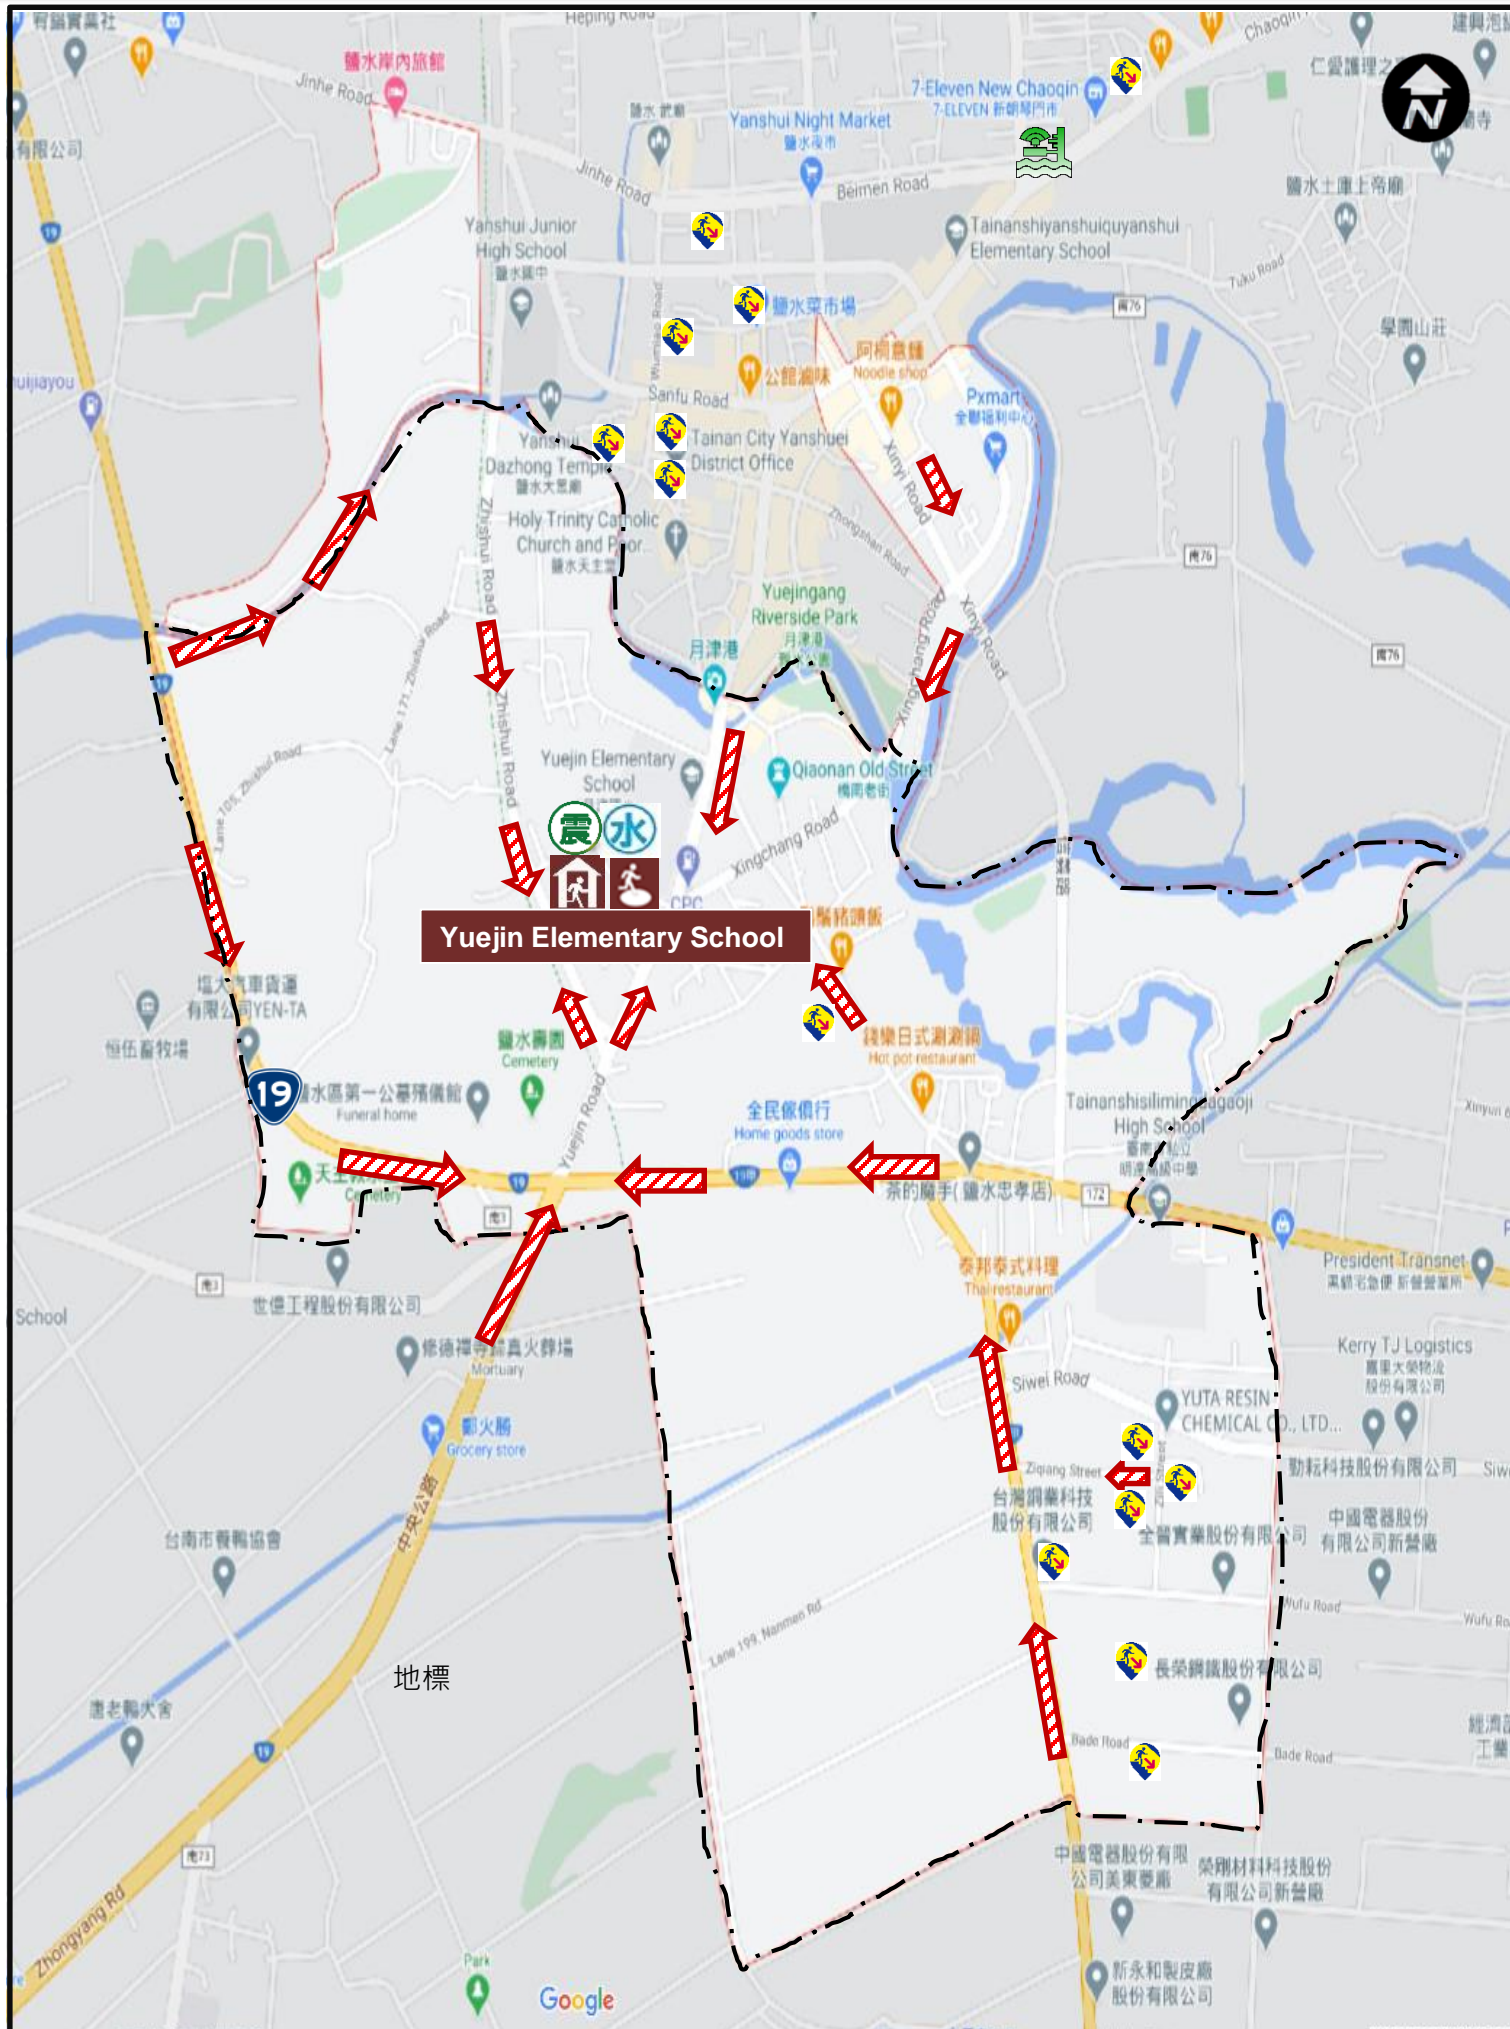

Disaster Evacuation Map of Qiao Nan Vil., Yanshui District, Tainan City

Disaster Prevention Information Table

Administrative District Map

Disaster Notification Unit

Tainan City Emergency Operation Center

Minzhi Line : 06-6569119

Yonghua Line : 06-2989119

Yanshui Emergency Operation Center

TEL : 06-6521038

Fire Bureau TEL : 119

Police Station TEL : 110

Helpline for Residents of Tainan city : 1999

Emergency Contact

Chief of Village: Chen Jung-Pin

TEL : 06- 6520742

Mobile : 0913431809

Disaster Information Websites

National Fire Agency

<http://www.nfa.gov.tw>

Tainan City Government Fire Department

<http://119.tainan.gov.tw/>

Tainan City Government Yanshuei District Office

<http://www.tainan.gov.tw/ysdo/>

Tainan City Government's Disaster Response Network Notices

<http://disaster.tainan.gov.tw>

Evacuation Principle

- Floods : Vertical refuge ; People live in lowlands go to shelters.
- Earthquake : Take refuge at open spaces or parks.

Shelter

1.Yuejin Elementary School

Address : No.16, Yuejin Rd., Yanshuei Dist
TEL : (06) 6521113

Yanshui District Office Jan. 2023 Update

Graphic	Road		Sign			Facilities								
		Provincial Highway		Evacuation Route		Barrier-Free-Equipment		Outdoor Shelter for Earthquake		Fire Bureau		Locations of Reserved Supplies		Locations of Communication Apparatus
Illustration		District Road		Apply to Earthquake		Temple		Indoor Shelter for Earthquake		Police Station		Draw-Off Point		Vehicle and People's Transfer Position
		Administrative Boundary Line		Apply to Flood		Elementary School		Indoor Shelter for Tsunami		Medical Establishment		Helicopter Point		Garbage Assembly Area
		Vil. Dividing Line		Apply to Tsunami		Junior High School		Outdoor Shelter for Mudslides		Disabled Welfare Organization		Emergency Operation Center		Sand bag Placing Location
				Apply to Mudslides		Landmark		Indoor Multi-function Shelter		Senior Welfare Organization		Locations of Rescue Equipments		Air-raid Shelter
												Inundation Detector Sensor